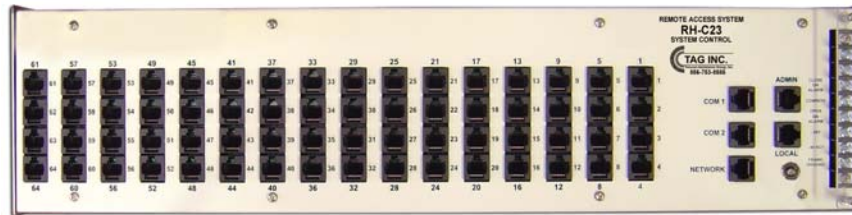

LOW COST NETWORK ELEMENT IP CONNECTIVITY SOLUTIONS

- PATH DIVERSITY 911 / SS7
- SINGLE IP FEED
- VMN REMEDIATION
- HIGH DENSITY SERIAL PORT EXPANSION
- CROSS-FUNCTIONAL REDUNDANCY

IP CONTROLLER UNITS

NETWORK CONNECTIVITY MODELS

RHCU-08N

(8) SERIAL PORTS

RHCU-12N

(12) SERIAL PORTS

RHCU-24N

(24) SERIAL PORTS

RH-C23

(64) SERIAL PORTS

RH-C23 (DUAL SYSTEM)

(128) SERIAL PORTS

IP CONTROLLER UNITS

T1 CONNECTIVITY MODELS

RH-T1E3

(3) ETHERNET PORTS

RHCU-04T1E

(3) ETHERNET PORTS

(4) SERIAL PORTS

RHCU-08T1E

(3) ETHERNET PORTS

(8) SERIAL PORTS

RHCU-12T1E

(3) ETHERNET PORTS

(12) SERIAL PORTS

IP CONTROLLER UNITS