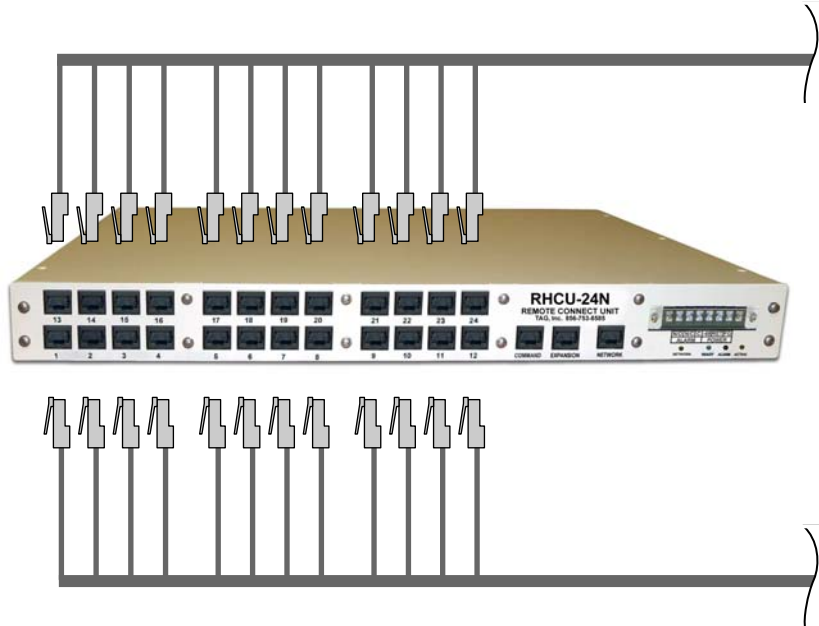

RH-C23 (DUAL SYSTEM)

(128) SERIAL PORTS

IP CONTROLLER UNITS

T1 CONNECTIVITY MODELS

RH-T1E3

(3) ETHERNET PORTS

RHCU-04T1E

(3) ETHERNET PORTS

(4) SERIAL PORTS

RHCU-08T1E

(3) ETHERNET PORTS

(8) SERIAL PORTS

RHCU-12T1E

(3) ETHERNET PORTS

(12) SERIAL PORTS

IP CONTROLLER UNITS

FIBER CONNECTIVITY MODELS

RHCU-ALM08F

(8) ALARM CONTACTS

RHCU-ALM08F4

(4) SERIAL PORTS
(8) ALARM CONTACTS

RHCU-ALM16F4

(4) SERIAL PORTS
(16) ALARM CONTACTS

RHCU-ALM16F4E

(4) SERIAL PORTS
(16) ALARM CONTACTS
(3) ETHERNET PORTS

IP CONTROLLER PORTS

NETWORK ELEMENTS

- 
RHTAS RAIL (HDSL)
 Wescom 3192 , Kentrox,
 DDM Plus , Wideband 3190
 
- 
ALARM FRAME BLOCK

- 
TA3000

- 
LITESPAN