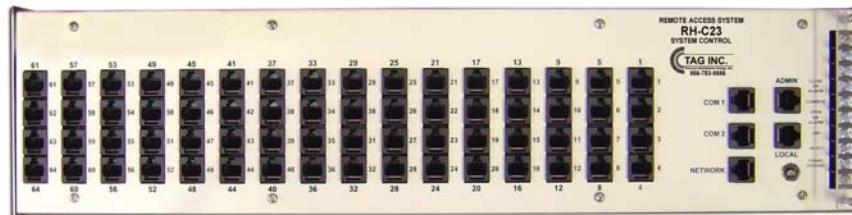

LOW COST NETWORK ELEMENT IP CONNECTIVITY SOLUTIONS

- PATH DIVERSITY 911 / SS7
- SINGLE IP FEED
- VMN REMEDIATION
- HIGH DENSITY SERIAL PORT EXPANSION
- CROSS-FUNCTIONAL REDUNDANCY

IP CONTROLLER UNITS

NETWORK CONNECTIVITY MODELS

RHCU-08N

(8) SERIAL PORTS

RHCU-12N

(12) SERIAL PORTS

RHCU-24N

(24) SERIAL PORTS

RH-C23

(64) SERIAL PORTS

RH-C23 (DUAL SYSTEM)

(128) SERIAL PORTS

IP CONTROLLER UNITS

T1 CONNECTIVITY MODELS

RH-T1E3

(3) ETHERNET PORTS

RHCU-04T1E

(3) ETHERNET PORTS

(4) SERIAL PORTS

RHCU-08T1E

(3) ETHERNET PORTS

(8) SERIAL PORTS

RHCU-12T1E

(3) ETHERNET PORTS

(12) SERIAL PORTS

IP CONTROLLER UNITS