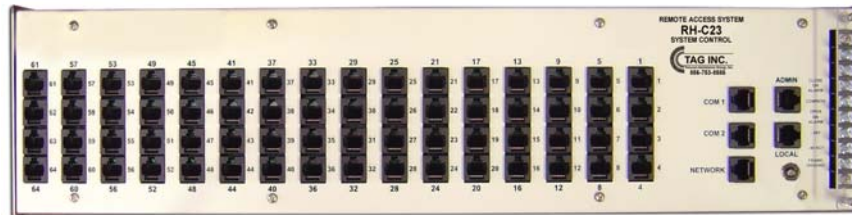

LOW COST NETWORK ELEMENT IP CONNECTIVITY SOLUTIONS

- PATH DIVERSITY 911 / SS7
- SINGLE IP FEED
- VMN REMEDIATION
- HIGH DENSITY SERIAL PORT EXPANSION
- CROSS-FUNCTIONAL REDUNDANCY

IP CONTROLLER UNITS

NETWORK CONNECTIVITY MODELS

RHCU-08N

(8) SERIAL PORTS

RHCU-12N

(12) SERIAL PORTS

RHCU-24N

(24) SERIAL PORTS

RH-C23

(64) SERIAL PORTS

RH-C23 (DUAL SYSTEM)

(128) SERIAL PORTS

IP CONTROLLER UNITS

T1 CONNECTIVITY MODELS

RH-T1E3

(3) ETHERNET PORTS

RHCU-04T1E

(3) ETHERNET PORTS

(4) SERIAL PORTS

RHCU-08T1E

(3) ETHERNET PORTS

(8) SERIAL PORTS

RHCU-12T1E

(3) ETHERNET PORTS

(12) SERIAL PORTS

IP CONTROLLER UNITS