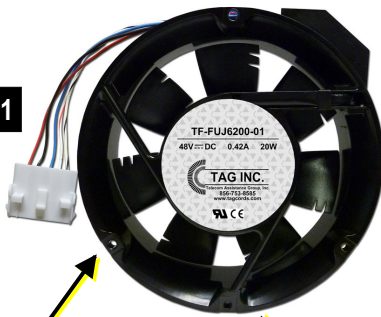

Fujitsu 6200 Cabinet Solutions for AT&T

New Fan & Heat Exchanger Replacements

TAG # TF-FUJ6200-01

(NEW Heat Exchanger)

AT&T PID # ATT.200002981

(2) IN EACH CABINET

HEAT EXCH. # 1

FUJITSU 6200 CABINET (OUTSIDE VIEW)

(located on the right & left sides of the cabinet)

TAG # TF-914EXMET-01

(NEW 48V Fan w/ Power Prongs)

(2) FANS IN EACH TRAY

FUJITSU 6200 CABINET (INSIDE VIEW)

SIEMENS 914EX METRO MXU TRAY

150 Cooper Rd. (F-15)
W. Berlin, NJ 08091