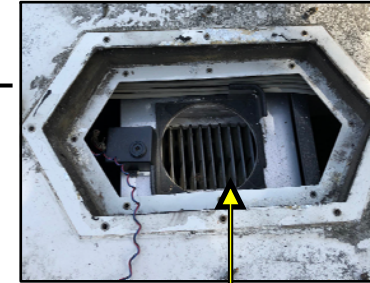

(2) IN EACH CABINET

TAG # TF-MCABTZ-01

(NEW "TOP" Heat Exchanger)

AT&T PID # ATT.200003621

TAG # TF-FA400-01

(NEW "MASTER" Fan)

AT&T PID # ATT.200005890

(4) IN EACH CABINET
(1 TRAY w/ 4 FANS)

(MASTER TRAY LOCATED ON
OPPOSITE SIDE OF CABINET)
(TRAY IS NOT SUPPLIED)