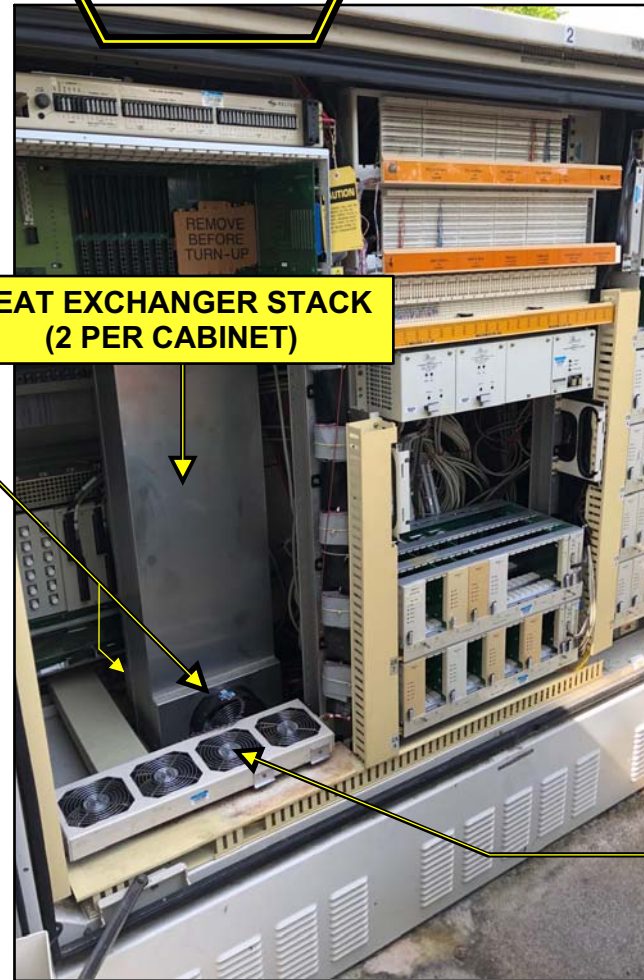

(12) IN EACH CABINET

(3 TRAYS w/ 4 FANS)

TAG # TF-FA400-02

(NEW "SLAVE" Fan)

AT&T PID # ATT.200005888

MESA 6 - MARCONI CABINET (INSIDE VIEW)