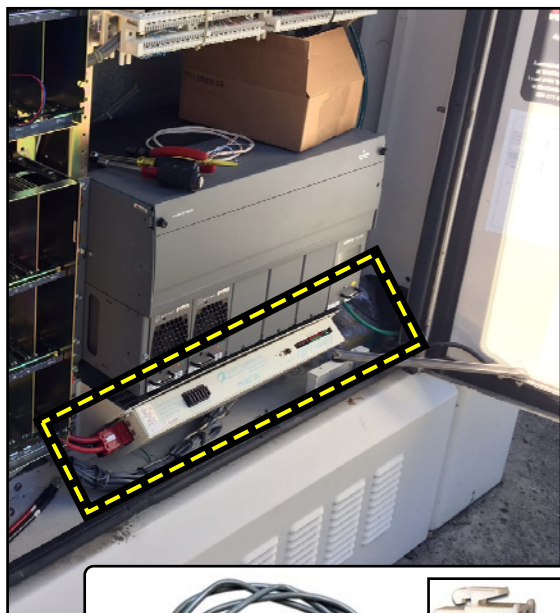

## REMOTE CABINET w/ ECU

- Drop-In Replacement for Remote Cabinet (Sites)
- Variable Speed Control 2, 4 or 6 Fans
- Battery Life Conservation
- Heat Exchanger Fan Life Conservation
- Reduces Energy Costs
- Plug & Play (no programming)
- Alarms for Fans, Fuses, High Temps & Intrusion

**PN # TFC-MESA246-01**  
**Fan Environmental Control Unit (ECU) Replacement for Remote Cabinet Sites**

**AT&T PID #**  
**ATT.200006905**

(FRONT VIEW)

Ordering Information:		AT&T PID #
TFC-MESA246-01	Fan Environmental Control Unit (ECU) for Remote Cabinet Sites <i>Includes: (2) # TFCS-MESA30-12, Temperature Sensors</i>	ATT.200006905
TFCS-MESA246-08	Extension Cable for Mesa Fan Controllers found in Mesa, 52, 192 & 384 type cabinets (4 Wire Cable w/ 4 Pin Connectors (8'))	ATT.200006907