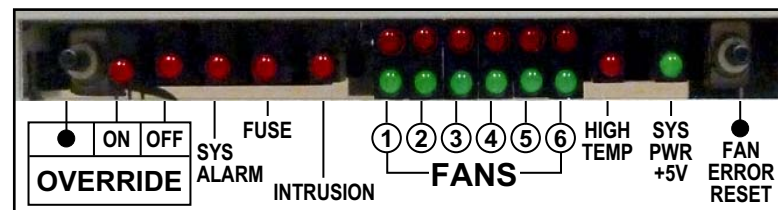

## REMOTE CABINET w/ ECU

- Drop-In Replacement for Remote Cabinet (Sites)
- Variable Speed Control 2, 4 or 6 Fans
- Battery Life Conservation
- Heat Exchanger Fan Life Conservation
- Reduces Energy Costs
- Plug & Play (no programming)
- Alarms for Fans, Fuses, High Temps & Intrusion

**PN # TFC-MESA246-01**  
**Fan Environmental Control Unit (ECU) Replacement for Remote Cabinet Sites**

**AT&T PID #**  
**ATT.200006905**

(FRONT VIEW)

Ordering Information:		AT&T PID #
TFC-MESA246-01	Fan Environmental Control Unit (ECU) for Remote Cabinet Sites <i>Includes: (2) # TFCS-MESA30-12, Temperature Sensors</i>	ATT.200006905
TFCS-MESA246-08	Extension Cable for Mesa Fan Controllers found in Mesa, 52, 192 & 384 type cabinets (4 Wire Cable w/ 4 Pin Connectors (8'))	ATT.200006907