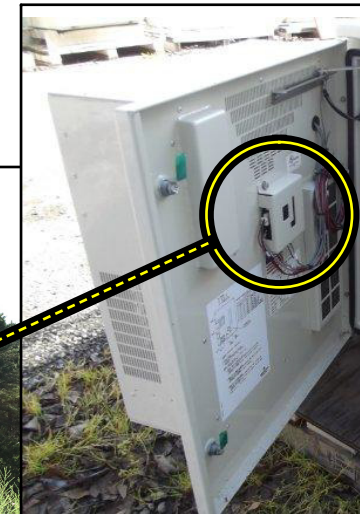

Mesa Cell Site Cabinet Solutions

New Heat Exchangers & Alarm Controller Replacements

TAG # TF-MC225-01A

(NEW Replacement 225mm Heat Exchanger)

(2) IN EACH CABINET

MESA XL CABINET DOOR

TAG # TFC-MESA-01

(NEW Replacement Alarm Controller)

(1) IN EACH CABINET

Use in the following Cabinets:

- Mesa XL,
- Mesa SOLE,
- Span XL,
- Mesa Bridge
- & Mesa Edge

Don't replace the whole door!

150 Cooper Rd. (F-15)
W. Berlin, NJ 08091

www.tagcords.com

Telecom Assistance Group

Telephone: (856) 753-8585

Fax : (856) 768-7645

Mesa Cell Site Cabinet Solutions

New Heat Exchangers & Alarm Controller Replacements

<p>Ordering Information:</p> <p>TF-MC225-01A</p>	<p>Cell Site Replacement Heat Exchanger (225mm) for Emerson Mesa XL Cabinet Door w/ Round Weatherproof Connector</p> <p><i>(Common Replacement for EBM R1G225-AF11-XX)</i></p> <p><i>(fan only - use with existing bracket)</i></p>	
<p>TFC-MESA-01</p>	<p>Alarm Controller Replacement for Mesa Cabinets</p> <p><i>Use in the following Cabinets:</i></p> <p><i>Mesa XL</i></p> <p><i>Mesa SOLE</i></p> <p><i>Span XL</i></p> <p><i>Mesa Bridge</i></p> <p><i>& Mesa Edge</i></p>	