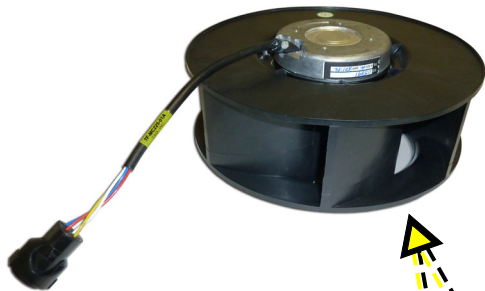

Mesa Cell Site Cabinet Solutions

New Heat Exchangers & Alarm Controller Replacements

TAG # TF-MC225-01A

(NEW Replacement 225mm Heat Exchanger)

(2) IN EACH CABINET

MESA XL CABINET DOOR

TAG # TFC-MESA-01

(NEW Replacement Alarm Controller)

(1) IN EACH CABINET

Use in the following Cabinets:

- Mesa XL,
- Mesa SOLE,
- Span XL,
- Mesa Bridge
- & Mesa Edge

Don't replace the whole door!

150 Cooper Rd. (F-15)
W. Berlin, NJ 08091

www.tagcords.com

Telecom Assistance Group

Telephone: (856) 753-8585

Fax : (856) 768-7645

Mesa Cell Site Cabinet Solutions

New Heat Exchangers & Alarm Controller Replacements

<p>Ordering Information:</p> <p>TF-MC225-01A</p>	<p>Cell Site Replacement Heat Exchanger (225mm) for Emerson Mesa XL Cabinet Door w/ Round Weatherproof Connector</p> <p><i>(Common Replacement for EBM R1G225-AF11-XX)</i></p> <p><i>(fan only - use with existing bracket)</i></p>	
<p>TFC-MESA-01</p>	<p>Alarm Controller Replacement for Mesa Cabinets</p> <p><i>Use in the following Cabinets:</i></p> <p><i>Mesa XL</i></p> <p><i>Mesa SOLE</i></p> <p><i>Span XL</i></p> <p><i>Mesa Bridge</i></p> <p><i>& Mesa Edge</i></p>	