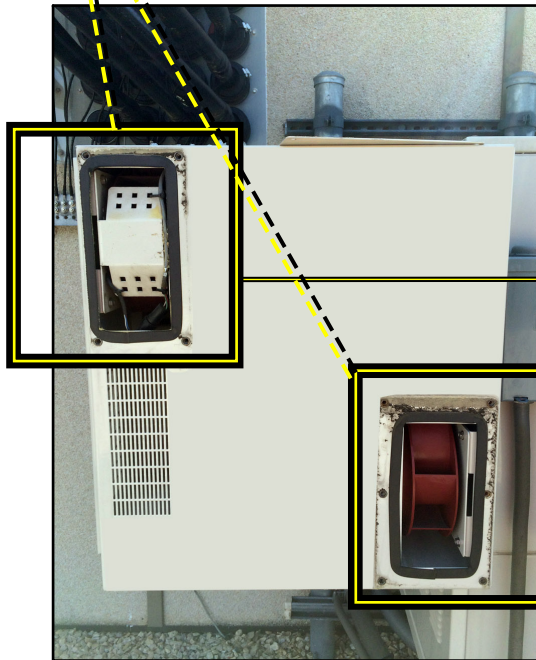

Mesa Cell Site Cabinet Solutions

New Heat Exchangers & Alarm Controller Replacements

TAG # TF-MC225-01A

(NEW Replacement 225mm Heat Exchanger)

(2) IN EACH CABINET

MESA XL CABINET DOOR

TAG # TFC-MESA-01

(NEW Replacement Alarm Controller)

(1) IN EACH CABINET

Use in the following Cabinets:

- Mesa XL,
- Mesa SOLE,
- Span XL,
- Mesa Bridge
- & Mesa Edge

Don't replace the whole door!

150 Cooper Rd. (F-15)
W. Berlin, NJ 08091

www.tagcords.com

Telecom Assistance Group

Telephone: (856) 753-8585

Fax : (856) 768-7645

Mesa Cell Site Cabinet Solutions

New Heat Exchangers & Alarm Controller Replacements

<p>Ordering Information:</p> <p>TF-MC225-01A</p>	<p>Cell Site Replacement Heat Exchanger (225mm) for Emerson Mesa XL Cabinet Door w/ Round Weatherproof Connector</p> <p><i>(Common Replacement for EBM R1G225-AF11-XX)</i></p> <p><i>(fan only - use with existing bracket)</i></p>	
<p>TFC-MESA-01</p>	<p>Alarm Controller Replacement for Mesa Cabinets</p> <p><i>Use in the following Cabinets:</i></p> <p><i>Mesa XL</i></p> <p><i>Mesa SOLE</i></p> <p><i>Span XL</i></p> <p><i>Mesa Bridge</i></p> <p><i>& Mesa Edge</i></p>	