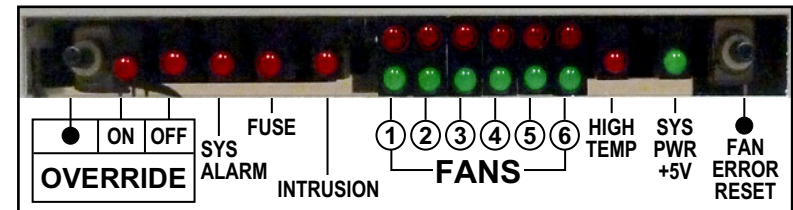

REMOTE CABINET w/ ECU

- Drop-In Replacement for Remote Cabinet (Sites)
- Variable Speed Control 2, 4 or 6 Fans
- Battery Life Conservation
- Heat Exchanger Fan Life Conservation
- Reduces Energy Costs
- Plug & Play (no programming)
- Alarms for Fans, Fuses, High Temps & Intrusion

**PN # TFC-MESA246-01**  
**Fan Environmental Control Unit (ECU) Replacement for Remote Cabinet Sites**

(FRONT VIEW)

**Ordering Information:**

**TFC-MESA246-01**

**Fan Environmental Control Unit (ECU) Replacement for Remote Cabinet Sites**