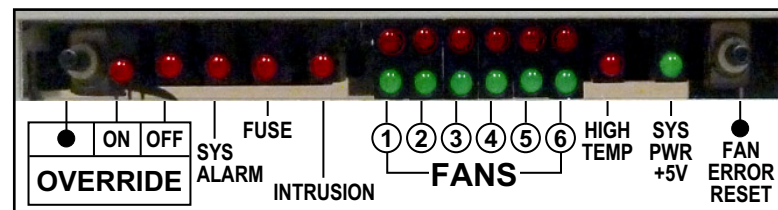

REMOTE CABINET w/ ECU

- Drop-In Replacement for Remote Cabinet (Sites)
- Variable Speed Control 2, 4 or 6 Fans
- Battery Life Conservation
- Heat Exchanger Fan Life Conservation
- Reduces Energy Costs
- Plug & Play (no programming)
- Alarms for Fans, Fuses, High Temps & Intrusion

PN # TFC-MESA246-01
Fan Environmental Control Unit (ECU) Replacement
 for Remote Cabinet Sites

(FRONT VIEW)

Ordering Information:

TFC-MESA246-01

Fan Environmental Control Unit (ECU) for Remote Cabinet Sites

Call for Pricing

Includes: (2) # TFCS-MESA30-12, Temperature Sensors

TFCS-MESA246-08

Extension Cable for Mesa Fan Controllers found in Mesa, 52, 192 & 384 type cabinets (4 Wire Cable w/ 4 Pin Connectors (8'))