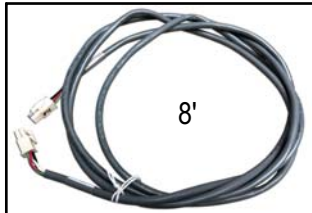

Mesa 4 Cabinet Solutions for AT&T

New Heat Exchanger Replacements

TAG # TF-MC225-01

(NEW 225mm "Top" Heat Exchanger)

AT&T PID # ATT.200002990

(2) IN EACH CABINET

TAG # TF-MC225-02-KIT

(NEW 225mm "Bottom" Heat Exchanger Kit*)

AT&T PID # ATT.200002992

(2) IN EACH CABINET

**(for Fan without Bracket,
order # TF-MC225-02,
AT&T PID # ATT.200002991)*

**SOLAR SHIELD
ON CABINET (TOP FAN)**

TAG # TFCS-MESA246-08

(NEW Extension Cable)

AT&T PID # ATT.200006907