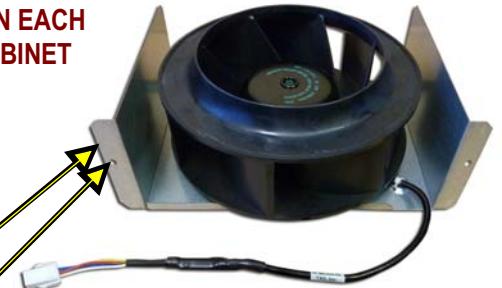

Mesa 4 Cabinet Solutions for AT&T

New Heat Exchanger Replacements

TAG # TF-MC225-01

(NEW 225mm "Top" Heat Exchanger)

AT&T PID # ATT.200002990

(2) IN EACH CABINET

TAG # TF-MC225-02-KIT

(NEW 225mm "Bottom" Heat Exchanger Kit*)

AT&T PID # ATT.200002992

(2) IN EACH CABINET

**(for Fan without Bracket,
order # TF-MC225-02,
AT&T PID # ATT.200002991)*

**SOLAR SHIELD
ON CABINET (TOP FAN)**

TAG # TFCS-MESA246-08

(NEW Extension Cable)

AT&T PID # ATT.200006907

Fax: (856) 768-7645

Ordering Information:

<p>TF-MC225-01</p> <p>AT&T PID # ATT.200002990</p>	<p>(225mm) Heat Exchanger for Mesa Cabinet (Top) w/ Round Weatherproof Connector</p> <p><i>(fan only - use with existing mounting bracket)</i></p>	
<p>TF-MC225-02-KIT</p> <p>AT&T PID # ATT.200002992</p>	<p>(225mm) Heat Exchanger KIT for Mesa Cabinet (Bottom) w/ 4 Wire Plug & Mounting Bracket</p> <p><i>(for Fan without Bracket, order # TF-MC225-02, AT&T PID # ATT.200002991)</i></p>	
<p>TFCS-MESA246-08</p> <p>AT&T PID # ATT.200006907</p>	<p>Extension Cable for Mesa Fan Controllers found in Mesa, 52, 192 & 384 type cabinets (4 Wire Cable w/ 4 Pin Connectors (8'))</p>	