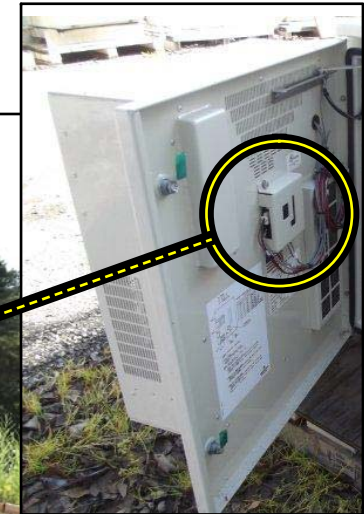

Mesa Cell Site Cabinet Solutions for AT&T

New Heat Exchanger & Alarm Controller Replacements

TAG # TF-MC225-01

(NEW 225mm Heat Exchanger)

AT&T PID # ATT.200002990

**(2) IN EACH
CABINET**

MESA XL CABINET DOOR

TAG # TFC-MESA-01
(NEW ECU - Alarm Controller)
AT&T PID # ATT.200006896

**(1) IN EACH
CABINET**

Use in the following Cabinets:

Mesa XL,
Mesa SOLE,
Span XL,
Mesa Bridge
Mesa Edge
& Mesa Sport

Don't replace the whole door!