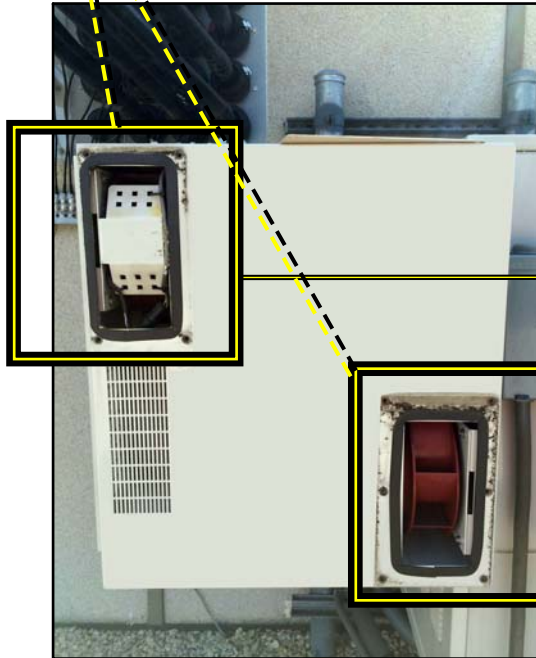

Mesa Cell Site Cabinet Solutions for AT&T

New Heat Exchanger & Alarm Controller Replacements

TAG # TF-MC225-01

(NEW 225mm Heat Exchanger)

AT&T PID # ATT.200002990

**(2) IN EACH
CABINET**

MESA XL CABINET DOOR

TAG # TFC-MESA-01
(NEW ECU - Alarm Controller)
AT&T PID # ATT.200006896

**(1) IN EACH
CABINET**

Use in the following Cabinets:

Mesa XL,
Mesa SOLE,
Span XL,
Mesa Bridge
Mesa Edge
& Mesa Sport

Don't replace the whole door!

**AT&T PID #
ATT.200002990**

**(225mm) Heat Exchanger for
Cell Site Emerson Mesa XL Cabinet Door
w/ Round Weatherproof Connector**

*(Common Replacement for EBM R1G225-AF11-XX)
(fan only - use with existing bracket)*