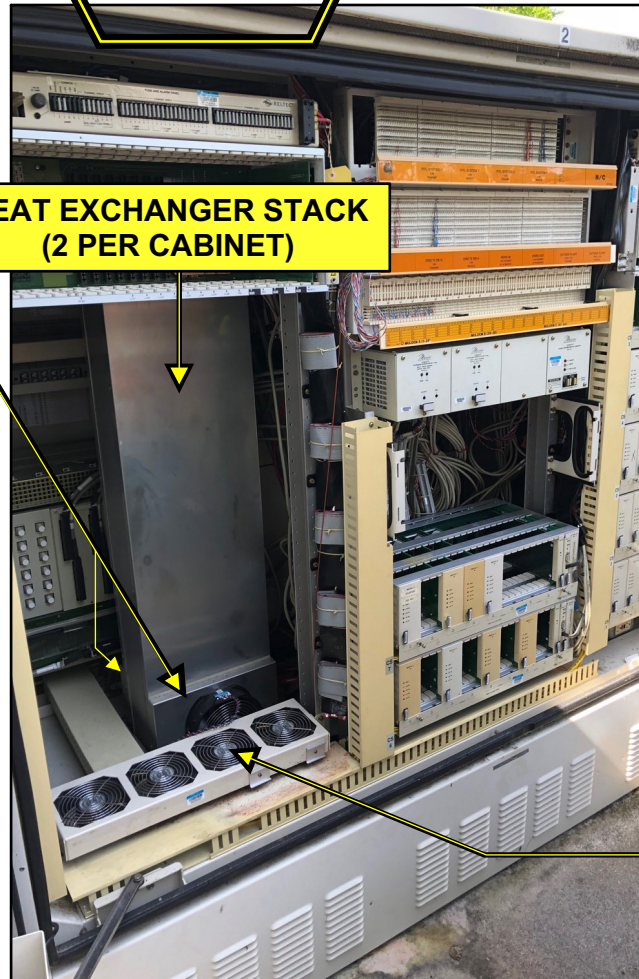

Average of (22) Fans in Each Cabinet

TAG # TF-MESA6-01

MAT # 1359091

(NEW "BOTTOM"
Heat Exchanger)

(4) IN EACH
CABINET

TAG # TF-FA400-01

MAT # 1439622

(NEW "MASTER" Tray Fan)
(4) IN EACH CABINET
(1 TRAY w/ 4 FANS)

(MASTER TRAY LOCATED ON
OPPOSITE SIDE OF CABINET)
(TRAY IS NOT SUPPLIED)

TAG # TFC-FA400-01

MAT # 1479565

(NEW "MASTER" Tray Alarm Control Board)

(TOP VIEW OF CABINET -
HEAT STACK)

(2) IN EACH
CABINET

TAG # TF-MCABTZ-01

MAT # 1359387

(NEW "TOP" Heat Exchanger)

**HEAT EXCHANGER STACK
(2 PER CABINET)**

MESA 6 - MARCONI CABINET (INSIDE VIEW)

TAG # TF-FA400-02

MAT # 1439623

(NEW "SLAVE" Tray Fan)

(12) IN EACH CABINET