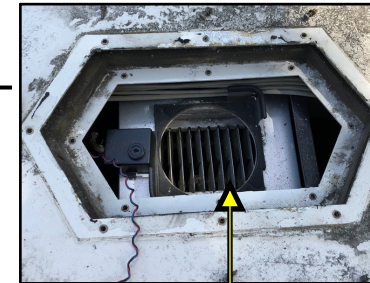

(MASTER TRAY LOCATED ON
OPPOSITE SIDE OF CABINET)
(TRAY IS NOT SUPPLIED)

TAG # TFC-FA400-01

MAT # 1479565

(NEW "MASTER" Tray Alarm Control Board)

(TOP VIEW OF CABINET -
HEAT STACK)

(2) IN EACH
CABINET

TAG # TF-MCABTZ-01