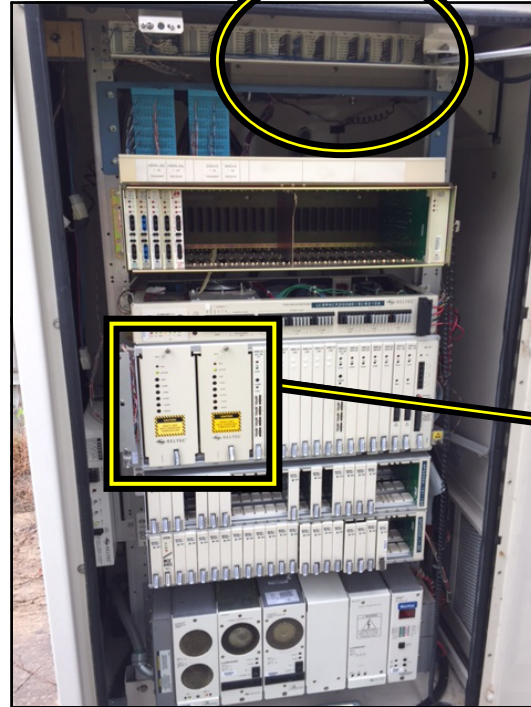

Mesa 768 Cabinet Solutions for Lumen/CenturyLink

New Heat Exchanger Replacements

**MOUNTING BRACKET
LOCATED ON THE ROOF
OF THE CABINET**

(133mm)

TAG # TF-MC133-02

(NEW 133mm
Heat Exchanger)

Lumen/CLK MAT # 1355448

**(1) IN EACH
CABINET**

**TAG Inc. - (REPAIRS)
MARCONI / RELTEC / TELLABS
POWER CONTROL UNITS (PCU's)**

MESA 768 CABINET (FRONT VIEW)

MESA 768 CABINET (INSIDE - FRONT VIEW)

- Trace Circuitry Testing & Repair
- Component Testing & Replacement