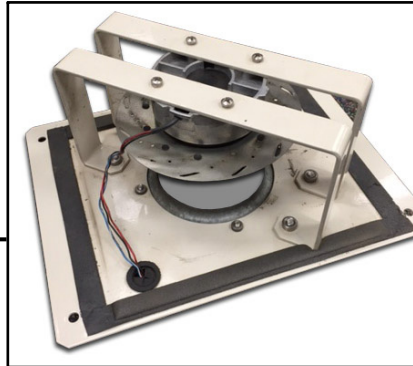

Mesa 768 Cabinet Solutions for Lumen/CenturyLink

New Heat Exchanger Replacements

**MOUNTING BRACKET
LOCATED ON THE ROOF
OF THE CABINET**

(133mm)

TAG # TF-MC133-02

(NEW 133mm
Heat Exchanger)

Lumen/CLK MAT # 1355448

**(1) IN EACH
CABINET**

**TAG Inc. - (REPAIRS)
MARCONI / RELTEC / TELLABS
POWER CONTROL UNITS (PCU's)**

MESA 768 CABINET (FRONT VIEW)

MESA 768 CABINET (INSIDE - FRONT VIEW)

- Trace Circuitry Testing & Repair
- Component Testing & Replacement

Ordering Information:

TF-MC133-02

**Lumen/CLK MAT #
1355448**

**(133mm) Heat Exchanger for Mesa 768 Cabinets
w/ 3 Pin Plug**

*(Equiv. to Diplomat DC, P/N 031794,
Model # DDF48B6NDX)*

(fan only - use with existing mounting bracket)

(133mm)