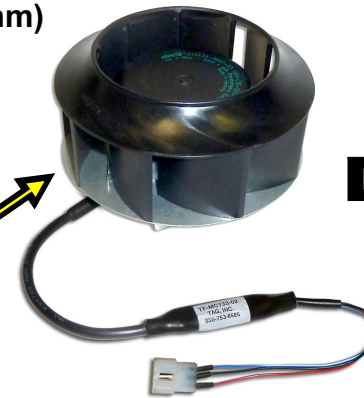

Mesa 768 Cabinet Solutions for Lumen/CenturyLink

New Heat Exchanger Replacements

**MOUNTING BRACKET
LOCATED ON THE ROOF
OF THE CABINET**

(133mm)

TAG # TF-MC133-02

(NEW 133mm
Heat Exchanger)

Lumen/CLK MAT # 1355448

**(1) IN EACH
CABINET**

**TAG Inc. - (REPAIRS)
MARCONI / RELTEC / TELLABS
POWER CONTROL UNITS (PCU's)**

MESA 768 CABINET (FRONT VIEW)

MESA 768 CABINET (INSIDE - FRONT VIEW)

- Trace Circuitry Testing & Repair
- Component Testing & Replacement

Ordering Information:

TF-MC133-02

**Lumen/CLK MAT #
1355448**

**(133mm) Heat Exchanger for Mesa 768 Cabinets
w/ 3 Pin Plug**

*(Equiv. to Diplomat DC, P/N 031794,
Model # DDF48B6NDX)*

(fan only - use with existing mounting bracket)

(133mm)