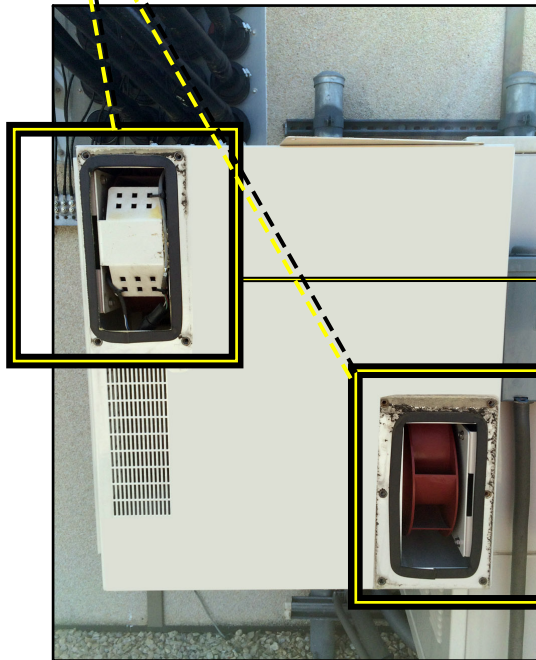

**FTR UPN # TF-MC225-01**

(NEW 225mm Heat Exchanger)

**(2) IN EACH CABINET**

**MESA XL CABINET DOOR**

**FTR UPN # TFC-MESA-01**

(NEW Replacement Alarm Controller)

**(1) IN EACH CABINET**

Use in the following Cabinets:

Mesa XL,  
Mesa SOLE,  
Span XL,  
Mesa Bridge  
& Mesa Edge

**Don't replace the whole door!**

**Ordering Information:**

<p><b>FTR UPN #</b> <b>TF-MC225-01</b></p>	<p><b>(225mm) Heat Exchanger for Cell Site Emerson Mesa XL Cabinet Door w/ Round Weatherproof Connector</b></p> <p><i>(Common Replacement for EBM R1G225-AF11-XX)</i></p> <p><i>(fan only - use with existing bracket)</i></p>	
<p><b>FTR UPN #</b> <b>TFC-MESA-01</b></p>	<p><b>Alarm Controller for Mesa Cabinets</b></p> <p><i>Use in the following Cabinets:</i></p> <p><i>Mesa XL</i></p> <p><i>Mesa SOLE</i></p> <p><i>Span XL</i></p> <p><i>Mesa Bridge &amp; Mesa Edge</i></p>	