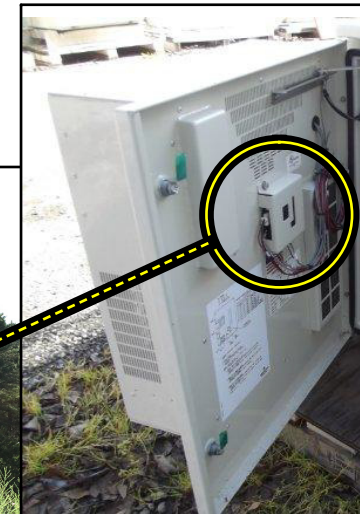

**FTR UPN # TF-MC225-01**

(NEW 225mm Heat Exchanger)

**(2) IN EACH CABINET**

**MESA XL CABINET DOOR**

**FTR UPN # TFC-MESA-01**

(NEW Replacement Alarm Controller)

**(1) IN EACH CABINET**

Use in the following Cabinets:

Mesa XL,  
Mesa SOLE,  
Span XL,  
Mesa Bridge  
& Mesa Edge

**Don't replace the whole door!**

**Ordering Information:**

<p><b>FTR UPN #</b> <b>TF-MC225-01</b></p>	<p><b>(225mm) Heat Exchanger for Cell Site Emerson Mesa XL Cabinet Door w/ Round Weatherproof Connector</b></p> <p><i>(Common Replacement for EBM R1G225-AF11-XX)</i></p> <p><i>(fan only - use with existing bracket)</i></p>	
<p><b>FTR UPN #</b> <b>TFC-MESA-01</b></p>	<p><b>Alarm Controller for Mesa Cabinets</b></p> <p><i>Use in the following Cabinets:</i></p> <p><i>Mesa XL</i></p> <p><i>Mesa SOLE</i></p> <p><i>Span XL</i></p> <p><i>Mesa Bridge &amp; Mesa Edge</i></p>	