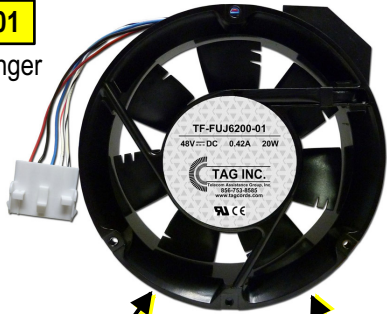

Fujitsu 6200 Cabinet Solutions

New Fan & Heat Exchanger Replacements

TAG # TF-FUJ6200-01

(NEW 48V Heat Exchanger w/ 5 Wire Plug)

(2) IN EACH CABINET

HEAT EXCH. # 1

(located on the right & left sides of the cabinet)

TAG # TF-914EXMET-01

(NEW 48V Fan w/ Power Prongs)

(2) FANS IN EACH TRAY

FUJITSU 6200 CABINET (OUTSIDE VIEW)

FUJITSU 6200 CABINET (INSIDE VIEW)

SIEMENS 914EX METRO MXU TRAY

150 Cooper Rd. (F-15)
W. Berlin, NJ 08091