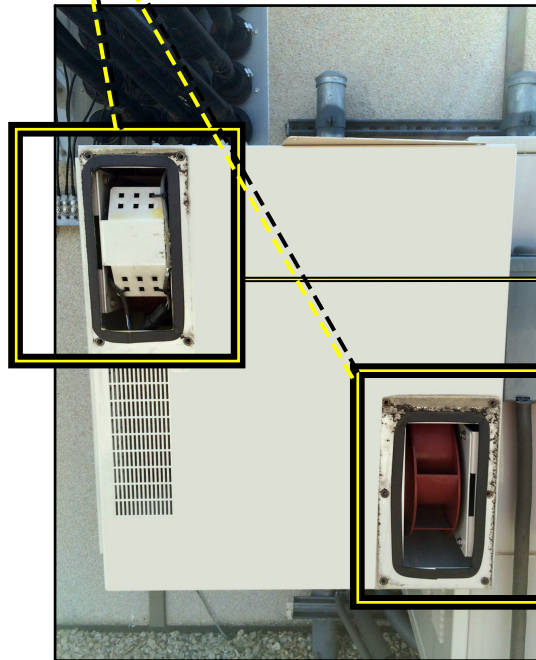

Mesa Cell Site Cabinet Solutions for Verizon

New Heat Exchanger & Alarm Controller Replacements

TAG # TF-MC225-01A

(NEW 225mm Heat Exchanger)

VZ ID # 1132 9002

(2) IN EACH CABINET

TAG # TFC-MESA-01

(NEW Alarm Controller)

(1) IN EACH CABINET

Use in the following Cabinets:

Mesa XL,
Mesa SOLE,
Span XL,
Mesa Bridge
& Mesa Edge

Don't replace the whole door!

MESA XL CABINET DOOR

150 Cooper Rd. (F-15)
W. Berlin, NJ 08091

www.tagcords.com

Telecom Assistance Group

Telephone: (856) 753-8585

Fax : (856) 768-7645

Ordering Information:

TF-MC225-01A

VZ ID #
1132 9002

(225mm) Heat Exchanger for Cell Site Emerson Mesa XL Cabinet Door w/ Round Weatherproof Connector