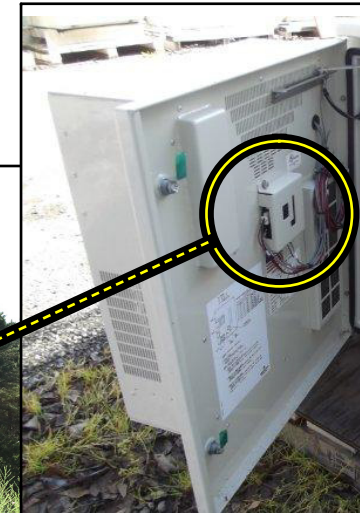

Use in the following Cabinets:

Mesa XL,
Mesa SOLE,
Span XL,
Mesa Bridge
& Mesa Edge

Don't replace the whole door!

MESA XL CABINET DOOR