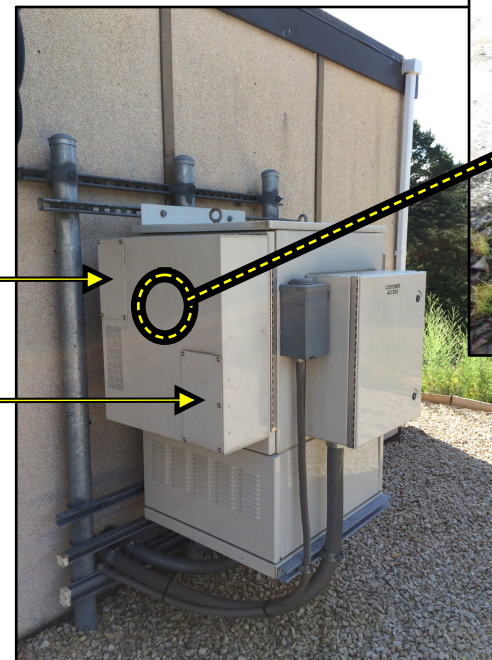

Mesa Cell Site Cabinet Solutions for Verizon

New Heat Exchanger & Alarm Controller Replacements

TAG # TF-MC225-01A

(NEW 225mm Heat Exchanger)

VZ ID # 1132 9002

(2) IN EACH CABINET

TAG # TFC-MESA-01

(NEW Alarm Controller)

(1) IN EACH CABINET

Use in the following Cabinets:

Mesa XL,
Mesa SOLE,
Span XL,
Mesa Bridge
& Mesa Edge

Don't replace the whole door!

MESA XL CABINET DOOR

150 Cooper Rd. (F-15)
W. Berlin, NJ 08091

www.tagcords.com

Telecom Assistance Group

Telephone: (856) 753-8585

Fax : (856) 768-7645

Ordering Information:

TF-MC225-01A

VZ ID #
1132 9002

(225mm) Heat Exchanger for Cell Site Emerson Mesa XL Cabinet Door w/ Round Weatherproof Connector