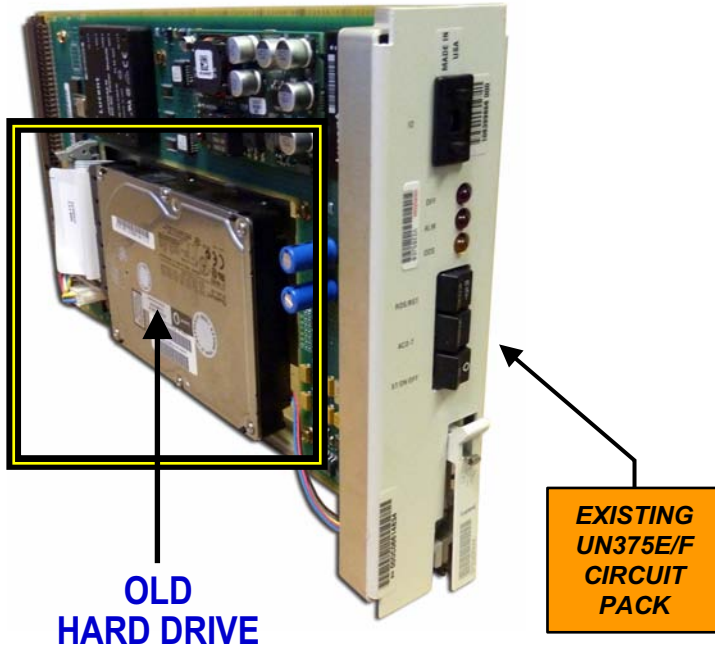

# NEBS Certified - 5ESS Hard Drive Solutions from TAG

5ESS UN375E / UN375F CIRCUIT PACK  
w/ Hard Drive (w/ "MOVING PARTS")

NEW SOLID STATE DRIVE FROM TAG

**Application:**

TAG can **REPLACE** the failing / broken Hard Drive in 5ESS UN375E / UN375F Circuit Packs with a **NEW** Solid State Drive.

NEW SOLID STATE DRIVE AVAILABLE FROM TAG		
TAG MODEL #	USED ON UN375E AND UN375F CIRCUIT PACKS (HD)	
TSD-5ESS-01	Solid State Replacement for: <b>Hard Drive</b> , HECI code SP3QADRAAA (typical), KS-23908 QUANTUM 3.5 INCH SCSI	9.1 Gb