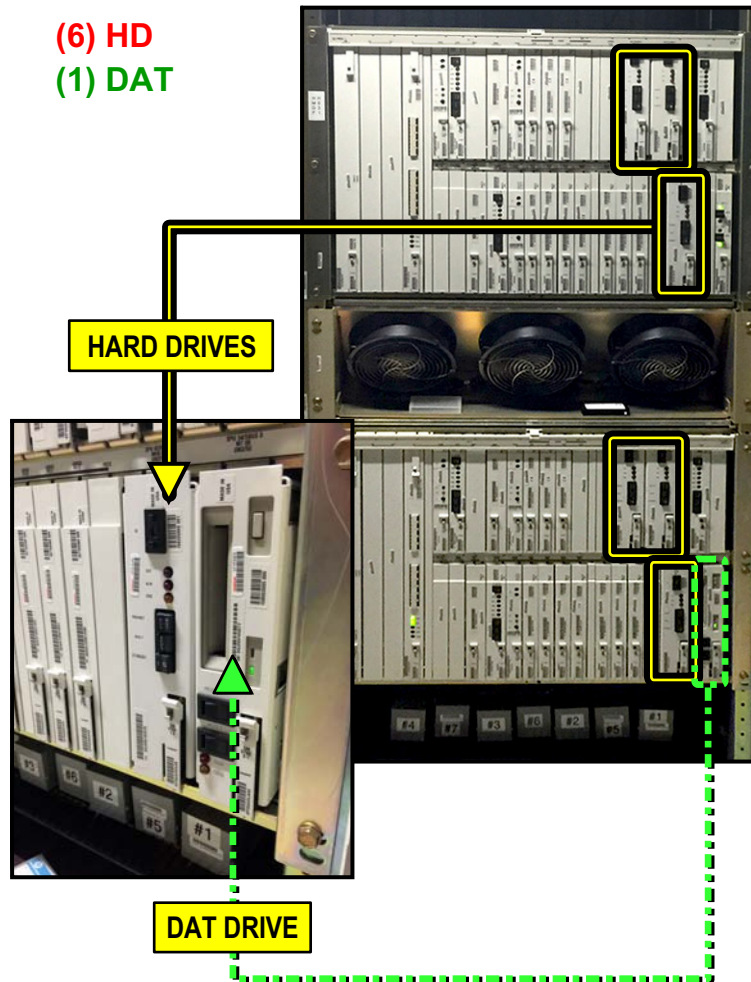

NEBS Certified - 5ESS Solid State Drive Solutions from TAG

5ESS SWITCH w/ EXISTING DRIVES (w/ "MOVING PARTS")

NEW SOLID STATE DRIVES FROM TAG

NEW HARD DRIVE

NEW DAT DRIVE w/ COMPACT FLASH

Application:

TAG can **REPLACE** failing / broken 5ESS Hard Drives & DAT Drives with **NEW** Solid State SCSI Drives.

TAG MODEL #	USED ON UN375E AND UN375F CIRCUIT PACKS (HD)	
TSD-5ESS-01	Solid State Replacement for: Hard Drive , HECl code SP3QADRAAA (typical), KS-23908 QUANTUM 3.5 INCH SCSI	9.1 Gb
TAG MODEL #	USED ON UN376E AND UN376F CIRCUIT PACKS (DAT)	
TSDT-5ESS-01	Solid State Replacement for: DAT Drive , C1539, HECl code SP3QADLAAC (typical), <i>Includes: 4Gb Industrial Compact Flash Card (PN # TSD-CF-04*)</i>	4 Gb
* Additional Compact Flash Cards are Available: 4Gb (PN # TSD-CF-04), 16Gb (PN # TSD-CF-16), 32Gb (PN # TSD-CF-32)		