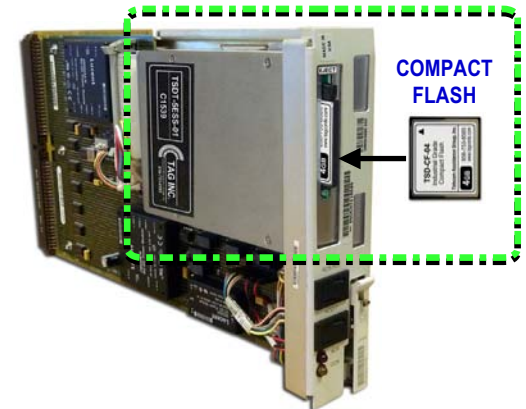

## 5ESS SWITCH w/ EXISTING DRIVES (w/ "MOVING PARTS")

## NEW SOLID STATE DRIVES FROM TAG

### Application:

TAG can **REPLACE** failing / broken 5ESS Hard Drives & DAT Drives with **NEW** Solid State SCSI Drives.

TAG MODEL #	USED ON UN375E AND UN375F CIRCUIT PACKS (HD)	
TSD-5ESS-01	Solid State Replacement for: <b>Hard Drive</b> , HECl code SP3QADRAAA (typical), KS-23908 QUANTUM 3.5 INCH SCSI	9.1 Gb
TAG MODEL #	USED ON UN376E AND UN376F CIRCUIT PACKS (DAT)	
TSDT-5ESS-01	Solid State Replacement for: <b>DAT Drive</b> , C1539, HECl code SP3QADLAAC (typical), <i>Includes: 4Gb Industrial Compact Flash Card (PN # TSD-CF-04*)</i>	4 Gb
* Additional Compact Flash Cards are Available: 4Gb (PN # TSD-CF-04), 16Gb (PN # TSD-CF-16), 32Gb (PN # TSD-CF-32)		