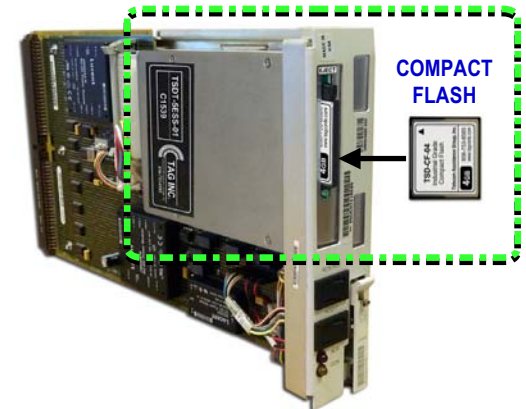

NEBS Certified - 5ESS Solid State Drive Solutions from TAG

5ESS SWITCH w/ EXISTING DRIVES (w/ "MOVING PARTS")

NEW SOLID STATE DRIVES FROM TAG

NEW HARD DRIVE

NEW DAT DRIVE w/ COMPACT FLASH

Application:

TAG can **REPLACE** failing / broken 5ESS Hard Drives & DAT Drives with **NEW** Solid State SCSI Drives.

TAG MODEL #	USED ON UN375E AND UN375F CIRCUIT PACKS (HD)	
TSD-5ESS-01	Solid State Replacement for: Hard Drive , HECl code SP3QADRAAA (typical), KS-23908 QUANTUM 3.5 INCH SCSI	9.1 Gb
TAG MODEL #	USED ON UN376E AND UN376F CIRCUIT PACKS (DAT)	
TSDT-5ESS-01	Solid State Replacement for: DAT Drive , C1539, HECl code SP3QADLAAC (typical), <i>Includes: 4Gb Industrial Compact Flash Card (PN # TSD-CF-04*)</i>	4 Gb
* Additional Compact Flash Cards are Available: 4Gb (PN # TSD-CF-04), 16Gb (PN # TSD-CF-16), 32Gb (PN # TSD-CF-32)		