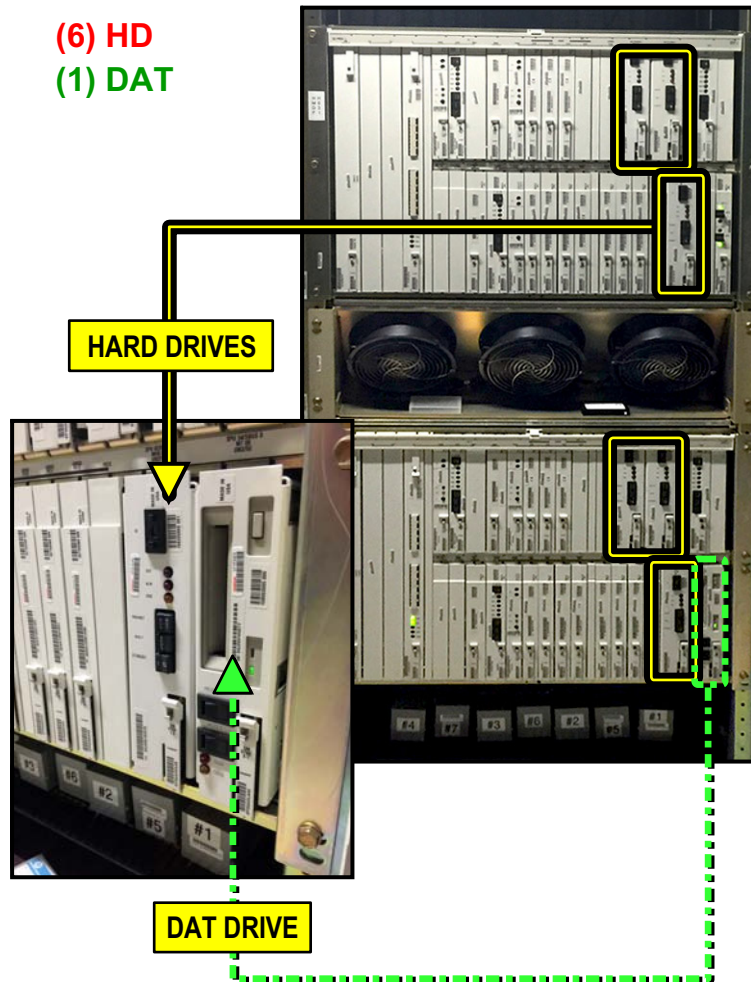

## 5ESS SWITCH w/ EXISTING DRIVES (w/ "MOVING PARTS")

## NEW SOLID STATE DRIVES FROM TAG

### Application:

TAG can **REPLACE** failing / broken 5ESS Hard Drives & DAT Drives with **NEW** Solid State SCSI Drives.

TAG MODEL #	USED ON UN375E AND UN375F CIRCUIT PACKS (HD)	
TSD-5ESS-01	Solid State Replacement for: <b>Hard Drive</b> , HECl code SP3QADRAAA (typical), KS-23908 QUANTUM 3.5 INCH SCSI	9.1 Gb
TAG MODEL #	USED ON UN376E AND UN376F CIRCUIT PACKS (DAT)	
TSDT-5ESS-01	Solid State Replacement for: <b>DAT Drive</b> , C1539, HECl code SP3QADLAAC (typical), <i>Includes: 4Gb Industrial Compact Flash Card (PN # TSD-CF-04*)</i>	4 Gb
* Additional Compact Flash Cards are Available: 4Gb (PN # TSD-CF-04), 16Gb (PN # TSD-CF-16), 32Gb (PN # TSD-CF-32)		