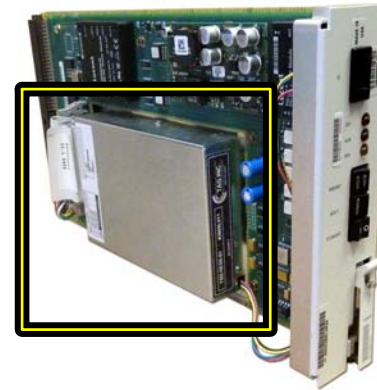

NEBS Certified - 5ESS Solid State Drive Solutions from TAG

5ESS SWITCH w/ EXISTING DRIVES (w/ "MOVING PARTS")

NEW SOLID STATE DRIVES FROM TAG

NEW HARD DRIVE

NEW DAT DRIVE w/ COMPACT FLASH

Application:

TAG can **REPLACE** failing / broken 5ESS Hard Drives & DAT Drives with **NEW** Solid State SCSI Drives.

TAG MODEL #	USED ON UN375E AND UN375F CIRCUIT PACKS (HD)	
TSD-5ESS-01	Solid State Replacement for: Hard Drive , HECl code SP3QADRAAA (typical), KS-23908 QUANTUM 3.5 INCH SCSI	9.1 Gb
TAG MODEL #	USED ON UN376E AND UN376F CIRCUIT PACKS (DAT)	
TSDT-5ESS-01	Solid State Replacement for: DAT Drive , C1539, HECl code SP3QADLAAC (typical), <i>Includes: 4Gb Industrial Compact Flash Card (PN # TSD-CF-04*)</i>	4 Gb
* Additional Compact Flash Cards are Available: 4Gb (PN # TSD-CF-04), 16Gb (PN # TSD-CF-16), 32Gb (PN # TSD-CF-32)		