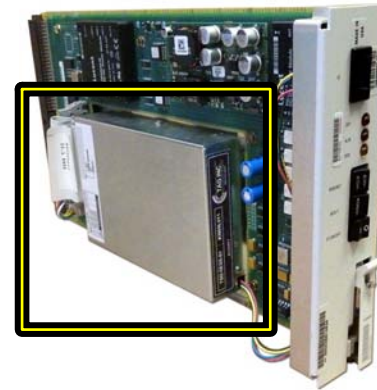

NEW SOLID STATE DRIVES FROM TAG

NEW HARD DRIVE