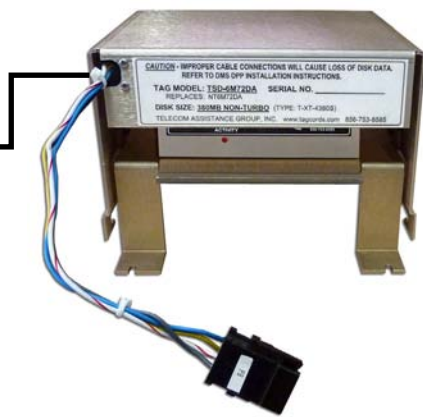

NEBS Certified - DPP Disk Drive Solutions from TAG

**NORTEL DMS-100 SWITCH
w/ EXISTING DPP DRIVES (w/ "MOVING PARTS")**

**NEW REPLACEMENT
SOLID STATE
SCSI DRIVE MODULE
FROM TAG**

(BACK VIEW)

NEW DPP AMA DISK DRIVES AVAILABLE FROM TAG

TAG MODEL #	Replaces PN / HECI		
TSD-6M72BA	NT6M72BA / ENPQBB61XX	140 mb	non turbo
TSD-6M72DA	NT6M72DA	380 mb	non turbo
TSD-6M72DD	NT6M72DD	380 mb	turbo
TSD-6M72EA	NT6M72EA / ENPQ72EAAA	760 mb	turbo
TSD-6M72GA	NT6M72GA / AMPQADFJAA NT6M72JA / AMPQAECJAA	1 gb	turbo
TSD-6M72HA	NT6M72HA / AMPQADGJAA NT6M72KA / AMPQAEBJAA	2 gb	turbo

Application:

TAG can **REPLACE** failing / broken Nortel DMS-100/10 switch Distributed Processing Peripheral (DPP) and Billing Media Converter (BMC) Disk Drives. These systems allow for remote polling of Automatic Message Accounting (AMA) data from the Nortel DMS-100/10 switch to central billing collector sites.