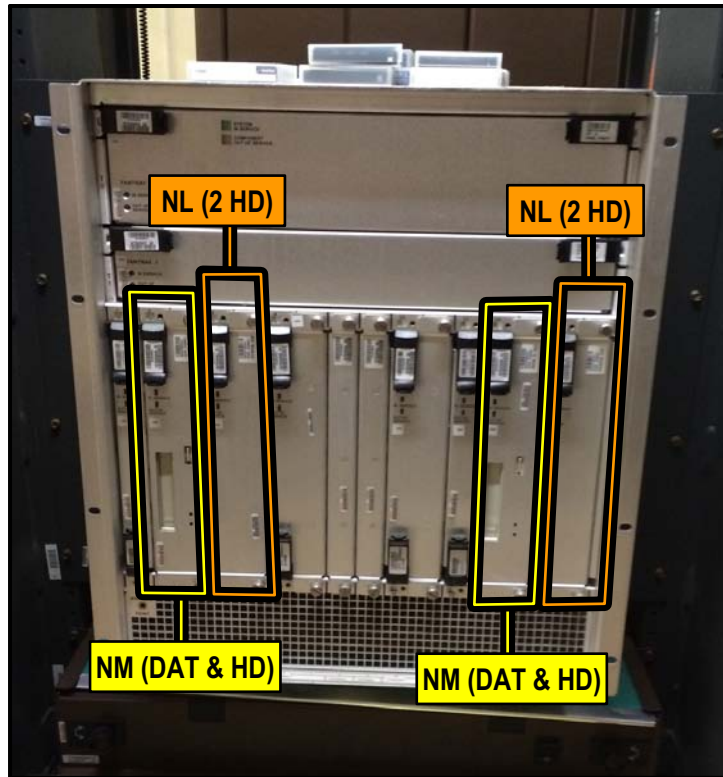

NEBS Certified - Nortel DMS-100 SDM SuperNode (NTRX50NM/NL) Drive Solutions from TAG

**NORTEL DMS-100 SDM SUPERNODE DATA MGR
(8 EXSITING DRIVES w/ "MOVING PARTS")**

Application:

TAG can **REPLACE** failing / broken Nortel DMS-100 SDM SuperNode NL (2 Hard Drives) & NM (DAT & Hard Drive) with **NEW** Solid State Drives.

**NEW SOLID STATE
DRIVES FROM TAG**

NEW SOLID STATE DRIVES AVAILABLE FROM TAG

TAG MODEL #	USED IN NTRX50NM MODULE (HECI SOI3780GAA) - (1 HD & 1 TAPE DRIVE)	
TSD-RX50NM	Solid State Replacement for: Nortel DMS-100 SDM (HECI SOI3780GAA) NTRX50NM Hard Drive	36 Gb
TSDT-RX50NM	Solid State Replacement for: Nortel DMS-100 SDM (HECI SOI3780GAA) NTRX50NM DAT Drive, Includes: 16Gb Industrial Compact Flash Card (PN # TSD-CF-16*)	16 Gb
* Additional Compact Flash Cards are Available: 4Gb (PN # TSD-CF-04), 16Gb (PN # TSD-CF-16), 32Gb (PN # TSD-CF-32)		

TAG MODEL #	USED IN NTRX50NL MODULE (HECI SOI3770GAA) - (2 HARD DRIVES)	
TSD-RX50NL	Solid State Replacement for: Nortel DMS-100 SDM (HECI SOI3770GAA) NTRX50NL Hard Drive** ** Note: There are (2) Hard Drives inside NTRX50NL Modules	36 Gb