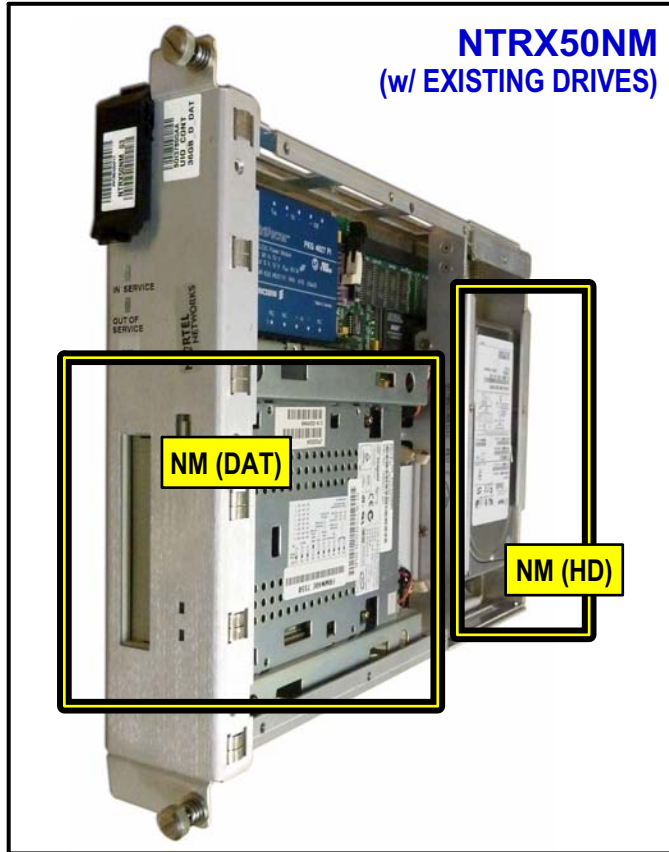

NEBS Certified - Nortel DMS-100 SDM SuperNode (NTRX50NM/NL) Drive Solutions from TAG

TAG MODEL #	USED IN NTRX50NM MODULE (HECI SOI3780GAA) - (1 HD & 1 TAPE DRIVE)	
TSD-RX50NM	Solid State Replacement for: Nortel DMS-100 SDM (HECI SOI3780GAA) NTRX50NM Hard Drive	36 Gb
TSDT-RX50NM	Solid State Replacement for: Nortel DMS-100 SDM (HECI SOI3780GAA) NTRX50NM DAT Drive, Includes: 16Gb Industrial Compact Flash Card (PN # TSD-CF-16)	16 Gb

TAG MODEL #	USED IN NTRX50NL MODULE (HECI SOI3770GAA) - (2 HARD DRIVES)	
TSD-RX50NL	Solid State Replacement for: Nortel DMS-100 SDM (HECI SOI3770GAA) NTRX50NL Hard Drive*	36 Gb
* Note: There are (2) Hard Drives inside NTRX50NL Modules		

150 Cooper Rd. (F-15)
W. Berlin, NJ 08091

www.tagcords.com
Telecom Assistance Group

Telephone: (856) 753-8585
Fax : (856) 768-7645