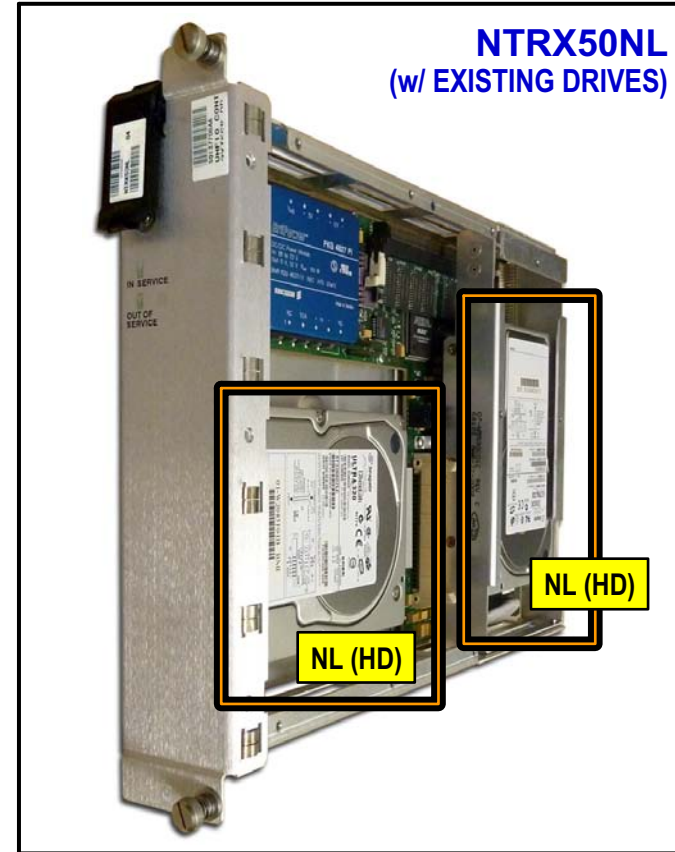

NEBS Certified - Nortel DMS-100 SDM SuperNode (NTRX50NM/NL) Drive Solutions from TAG

TAG MODEL #	USED IN NTRX50NM MODULE (HECI SOI3780GAA) - (1 HD & 1 TAPE DRIVE)	
TSD-RX50NM	Solid State Replacement for: Nortel DMS-100 SDM (HECI SOI3780GAA) NTRX50NM Hard Drive	36 Gb
TSDT-RX50NM	Solid State Replacement for: Nortel DMS-100 SDM (HECI SOI3780GAA) NTRX50NM DAT Drive, Includes: 16Gb Industrial Compact Flash Card (PN # TSD-CF-16)	16 Gb

TAG MODEL #	USED IN NTRX50NL MODULE (HECI SOI3770GAA) - (2 HARD DRIVES)	
TSD-RX50NL	Solid State Replacement for: Nortel DMS-100 SDM (HECI SOI3770GAA) NTRX50NL Hard Drive*	36 Gb
* Note: There are (2) Hard Drives inside NTRX50NL Modules		

150 Cooper Rd. (F-15)
W. Berlin, NJ 08091

www.tagcords.com
Telecom Assistance Group

Telephone: (856) 753-8585
Fax : (856) 768-7645