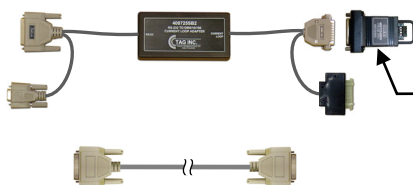

# Nortel CS2K Soft Switch Terminal Replacements - Dual Session

**Model:**  
TT-DCAPSS

- (1) 17" Flat Screen Monitor
- (1) Dumb Terminal Controller
- (1) Keyboard
- (1) Quick Guide
- (2) 400700, (DB25F Gender Changer)
- (1) 400725NTFX, (DB25F Null Adapter Cable, (2'))

**Printer Port Type**

↑  
Parallel

**DUAL SESSION:**

- 1 - RTIF**
- 1 - MAP**
- (for use w/ customer supplied NORTEL NTFX34AA)*

**Model:**  
TT-SSRTM-KIT1

- (1) 17" Flat Screen Monitor
- (1) Dumb Terminal Controller
- (1) Keyboard
- (1) Quick Guide
- (2) 400700, (DB25F Gender Changer)
- (1) 400725SB2, (DMS Quick Connect Current Loop Adapter Cable w/ DEC Connector)
- (1) 400725SBW, (Hardwire Adapter for 400725SB2)
- (1) 400725NTFX, (DB25F Null Adapter Cable, (2'))

**Printer Port Type**

↑  
Parallel

**DUAL SESSION:**

- 1 - RTIF**
- 1 - MAP**
- (for use w/ customer supplied NORTEL NTFX34AA)*

**Accessories:**

400700	DB25F Gender Changer	Call for Pricing
400725SB2	DMS Quick Connect Current Loop Adapter Cable w/ DEC Connector	
400725SBW	Hardwire Adapter for 400725SB2	
400725NTFX	DB25F Null Adapter Cable, (2')	
TT-PSA	Parallel to Serial Printer Adapter w/ AC Power Pack (optional)	