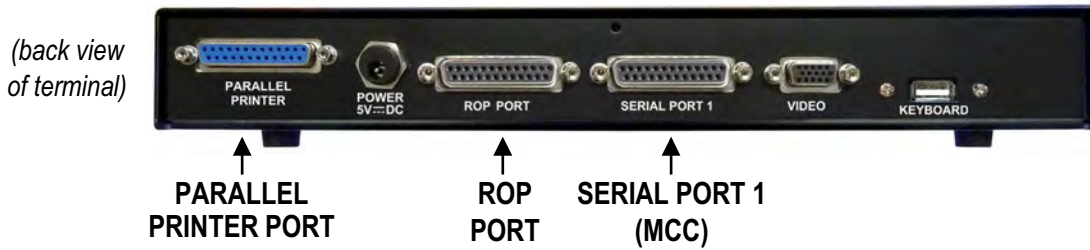

5ESS MCC Terminal w/ "Glass Printer" Feature

- Toggle screens and have access to ALL the Read Only Printer data that would normally go to a printer.
- View Scroll Region data that would normally be missed in Standard Scroll Region View.