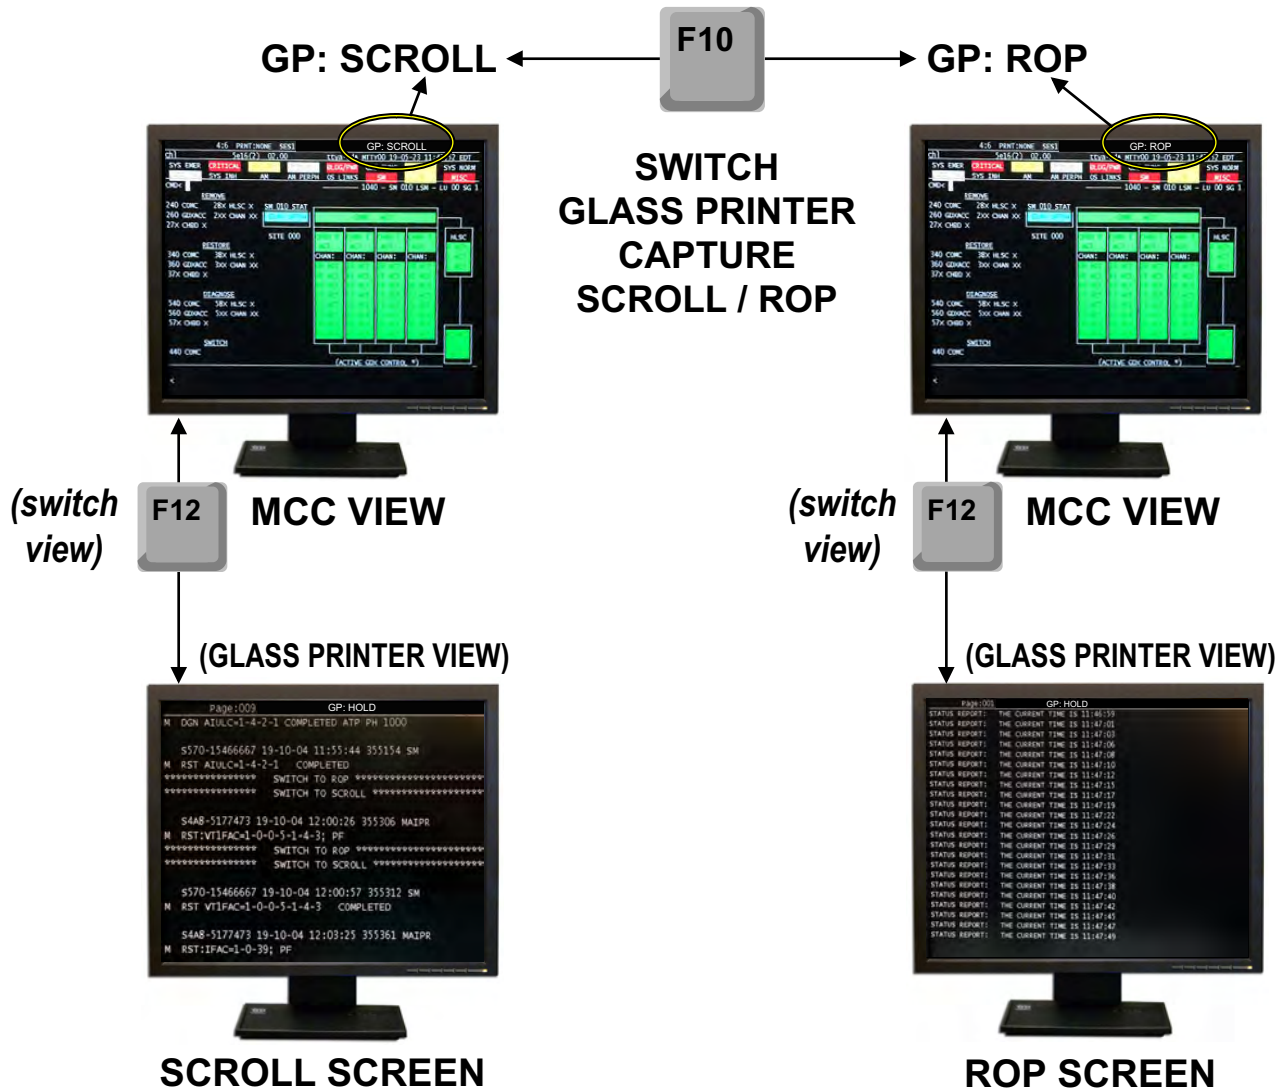

150 Cooper Rd. (F-15)
W. Berlin, NJ 08091

www.tagcords.com

Telecom Assistance Group

Telephone: (856) 753-8585
Fax : (856) 768-7645