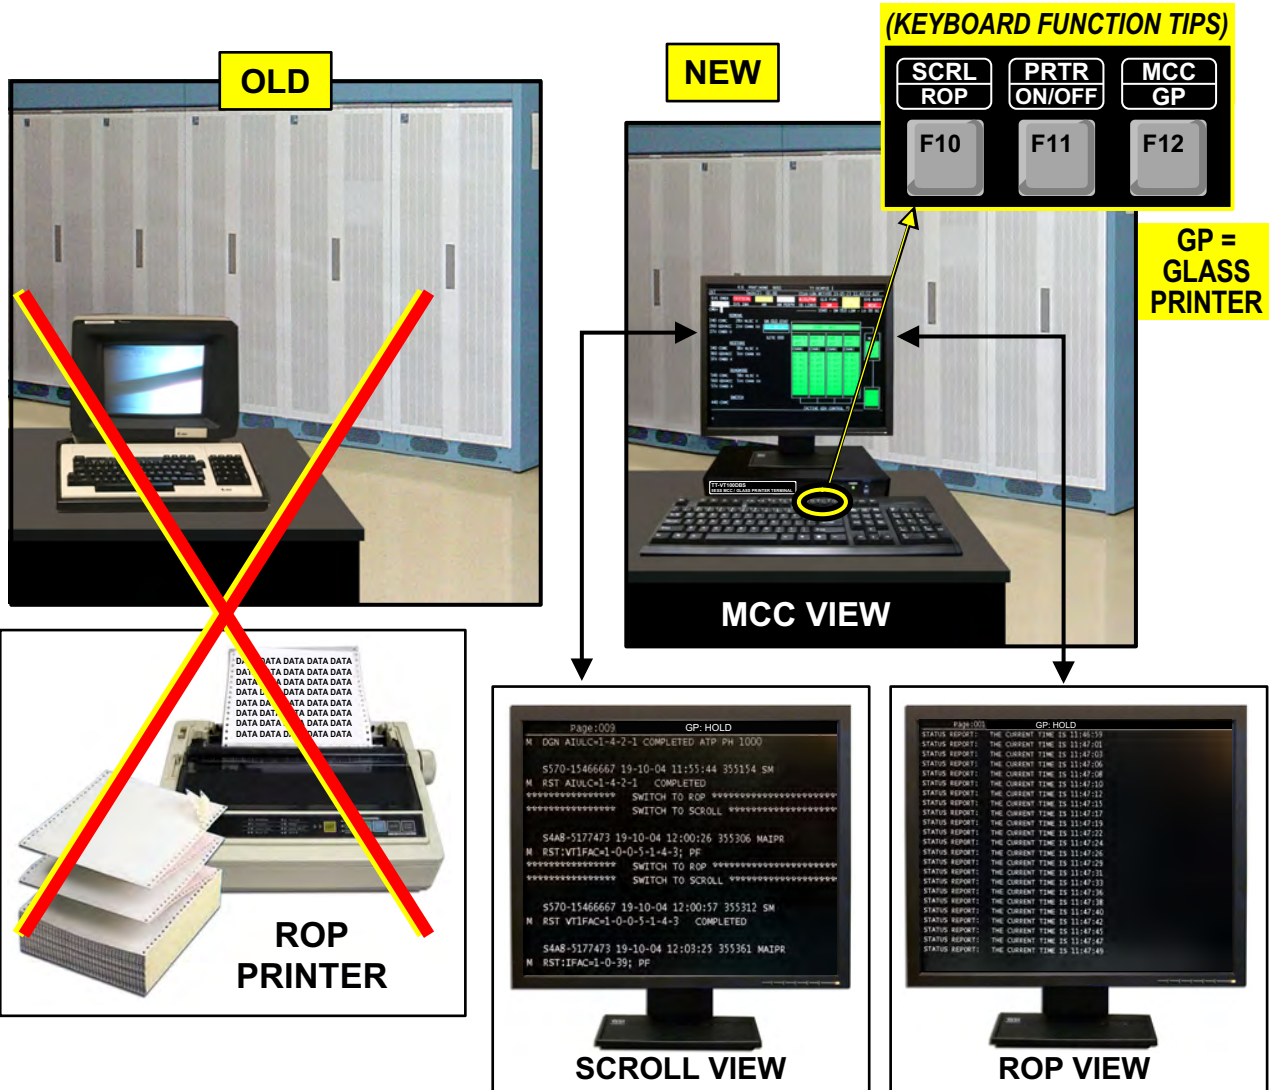

Ordering Information:

TT-DCAP-DMSKIT

Dual Craft Access System - DMS (Kit 1)

includes: (1) 17" Flat Screen Monitor, (1) Keyboard,
(1) Dual Session Dumb Terminal Controller, (1) Quick Guide,
(2) # 400700 (DB25F Gender Changer) &
(2) # 400725SB2 (DMS Quick Connect Current Loop Adapter Cable w/ DEC Connector)

KIT VZ ID #
1133 0728

TT-DCAP

Dual Craft Access System - DMS

includes: (1) 17" Flat Screen Monitor, (1) Keyboard,
(1) Dual Session Dumb Terminal Controller, (1) Quick Guide &
(2) # 400700 (DB25F Gender Changer)

5ESS MCC Terminal w/ "Glass Printer" Feature

NEW "Glass Printer" Feature allows Capture of ROP & Scroll Reports

Benefits:

- CAPTURE SCROLLING REGION & ROP INFORMATION WITHOUT PAPER
- ELIMINATE OLD TERMINALS, READ ONLY PRINTERS & PAPER WASTE

Ordering Information:

TT-VT100DBS 5ESS MCC Terminal w/ "Glass Printer" Feature

- includes: (1) 17" Flat Screen Monitor, (1) Keyboard,
 (1) MCC Terminal Controller w/ Glass Printer (Capture Scroll & ROP),
 (2) # 400701, DB25M Gender Changers & (1) Quick Guide