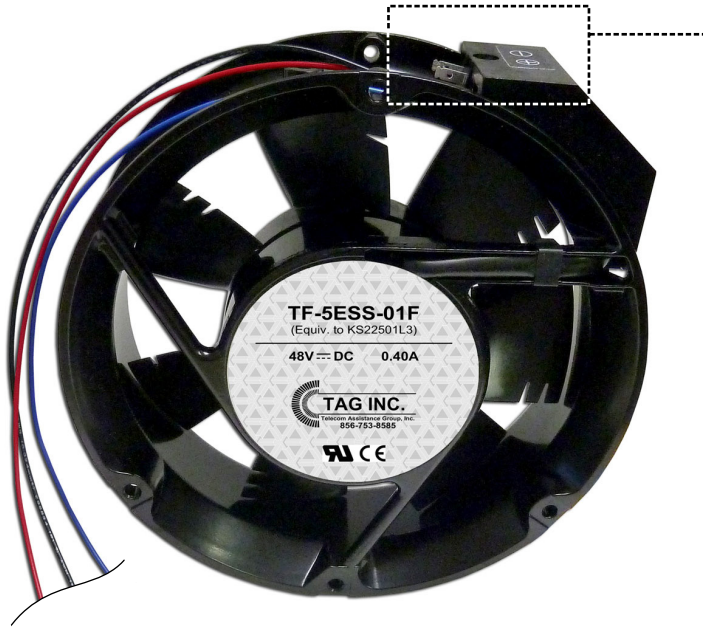

5ESS Replacement Fans (KS22501L3 Models)

(power prongs)

DC Fan Power Cords are available for KS22501L3 type fans
(order TAG MODEL # TF-DCPWR-01)

(connect to power prongs on KS22501L3 type fans)

KS22501L3 Models

PN # TF-5ESS-01F
5ESS Replacement Fan
 w/ 3 Leads & Faston Connectors
 (fan w/ power prongs)

VZ ID # 1129 5311

PN # TF-5ESS-01P
5ESS Replacement Fan
 w/ 3 Leads & AMP Connector
 (fan w/ power prongs)

VZ ID # 1131 9502

Ordering Information:

		<u>VZ ID #</u>
TF-5ESS-01F	5ESS Replacement Fan (KS22501L3) w/ 3 Leads and Faston Connectors (fan w/ power prongs)	1129 5311
TF-5ESS-01P	5ESS Replacement Fan (KS22501L3) w/ 3 Leads and AMP Connector (fan w/ power prongs)	1131 9502