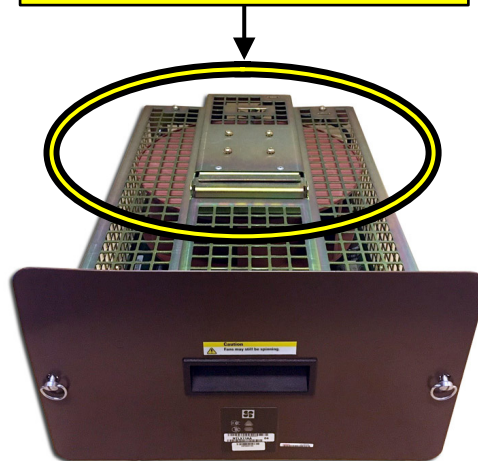

DMS-500/250 DPCC XA-Core Blower Drawer Impeller Replacement

"Impeller Fan for DMS Blower Drawer"

PN # TF-DMSLGN6-01

**(225mm) Replacement Impeller Fan for
DMS-500/250 DPCC XA-Core
Blower Drawer**

w/ 4 Wire Plug

*(fan only, use in existing
tray # NTLX10AA,
drawer # NTLX11AA)*

NT9X01JF DPCC

Existing 225mm Impeller Fan

**(3) BLOWER DRAWERS
LOCATED AT THE
BOTTOM OF THE BAY**

(tray # NTLX10AA, drawer # NTLX11AA)

Ordering Information:

TF-DMSLGN6-01

**(225mm) Replacement Impeller Fan for
DMS-500/250 DPCC XA-Core Blower Drawer
w/ 4 Wire Plug**

(fan only, use in existing tray # NTLX10AA, drawer # NTLX11AA)

VZ ID #

7501 3252

150 Cooper Rd. (F-15)
W. Berlin, NJ 08091