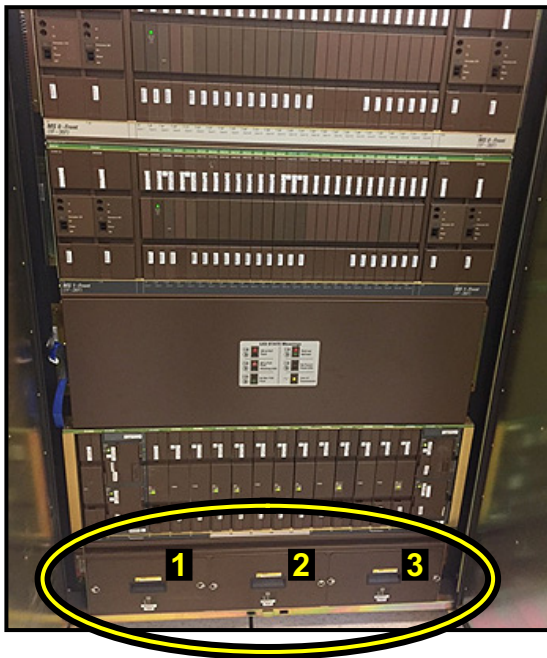

DMS-500/250 DPCC XA-Core Blower Drawer Impeller Replacement

"Impeller Fan for DMS Blower Drawer"

PN # TF-DMSLGN6-01

**(225mm) Replacement Impeller Fan for
DMS-500/250 DPCC XA-Core
Blower Drawer**

w/ 4 Wire Plug

*(fan only, use in existing
tray # NTLX10AA,
drawer # NTLX11AA)*

NT9X01JF DPCC

Existing 225mm Impeller Fan

**(3) BLOWER DRAWERS
LOCATED AT THE
BOTTOM OF THE BAY**

(tray # NTLX10AA, drawer # NTLX11AA)

Ordering Information:

TF-DMSLGN6-01

**(225mm) Replacement Impeller Fan for
DMS-500/250 DPCC XA-Core Blower Drawer
w/ 4 Wire Plug**

(fan only, use in existing tray # NTLX10AA, drawer # NTLX11AA)

VZ ID #

7501 3252

150 Cooper Rd. (F-15)
W. Berlin, NJ 08091