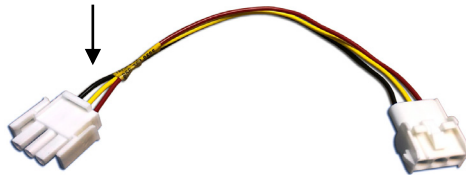

DMS-100 Dual-Scroll Blower Replacement Unit

► **NEW Drop-in Replacement**

**DMS-100 DUAL-SCROLL
REPLACEMENT BLOWERS**

(used in
NT9X950 "w/ hanging blowers"
(replaces # A0383325 & A0381714))

(Commonly found in
DPCC / LIM / ENET bays)

w/ (2) CONNECTORS:

(1) 4 PIN PLUG
&
(1) 3 PIN PLUG*

**(includes adapter cable,
TFCS-DMSMCL3)*

plug adapter
cable here

**NT9X950
HAS (3) BLOWER UNITS PER BAY**

Ordering Information:

TF-DMSMCL-02

**DMS-100 Dual-Scroll Blower Replacement Unit
w/ (1) 4 pin plug & (1) 3 pin plug**

*includes (1) 3 pin adapter cable (# TFCS-DMSMCL3) (used in NT9X950 "w/ hanging blowers"
(replaces # A0383325 & A0381714)) (commonly found in DPCC / LIM / ENET bays)*

VZ ID #

7501 3440

TFC-DMSAPW-3

Alarm Board for DMS LIM/ENET Blower - (not shown)