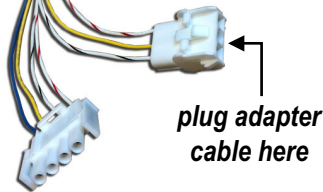

DMS-100 Dual-Scroll Blower Replacement Unit

► **NEW Drop-in Replacement**

**DMS-100 DUAL-SCROLL
REPLACEMENT BLOWERS**

(used in
NT9X950 "w/ hanging blowers"
(replaces # A0383325 & A0381714))

(Commonly found in
DPCC / LIM / ENET bays)

w/ (2) CONNECTORS:

(1) 4 PIN PLUG
&
(1) 3 PIN PLUG*

**(includes adapter cable,
TFCS-DMSMCL3)*

plug adapter
cable here

**NT9X950
HAS (3) BLOWER UNITS PER BAY**

Ordering Information:

TF-DMSMCL-02

**DMS-100 Dual-Scroll Blower Replacement Unit
w/ (1) 4 pin plug & (1) 3 pin plug**

*includes (1) 3 pin adapter cable (# TFCS-DMSMCL3) (used in NT9X950 "w/ hanging blowers"
(replaces # A0383325 & A0381714)) (commonly found in DPCC / LIM / ENET bays)*

VZ ID #

7501 3440

TFC-DMSAPW-3

Alarm Board for DMS LIM/ENET Blower - (not shown)