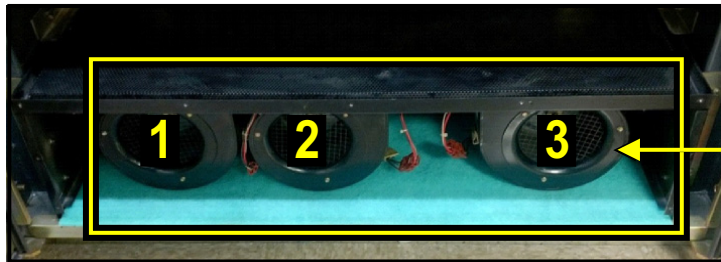

DMS-100 Dual-Scroll Blower Replacement Unit

► **NEW Drop-in Replacement**

**DMS-100 DUAL-SCROLL
REPLACEMENT BLOWERS**

(used in
NT9X950 "w/ hanging blowers"
(replaces # A0383325 & A0381714))

(Commonly found in
DPCC / LIM / ENET bays)

w/ (2) CONNECTORS:

(1) 4 PIN PLUG
&
(1) 3 PIN PLUG*

**(includes adapter cable,
TFCS-DMSMCL3)*

plug adapter
cable here

**NT9X950
HAS (3) BLOWER UNITS PER BAY**

Ordering Information:

TF-DMSMCL-02

**DMS-100 Dual-Scroll Blower Replacement Unit
w/ (1) 4 pin plug & (1) 3 pin plug**

*includes (1) 3 pin adapter cable (# TFCS-DMSMCL3) (used in NT9X950 "w/ hanging blowers"
(replaces # A0383325 & A0381714)) (commonly found in DPCC / LIM / ENET bays)*

VZ ID #

7501 3440

TFC-DMSAPW-3

Alarm Board for DMS LIM/ENET Blower - (not shown)