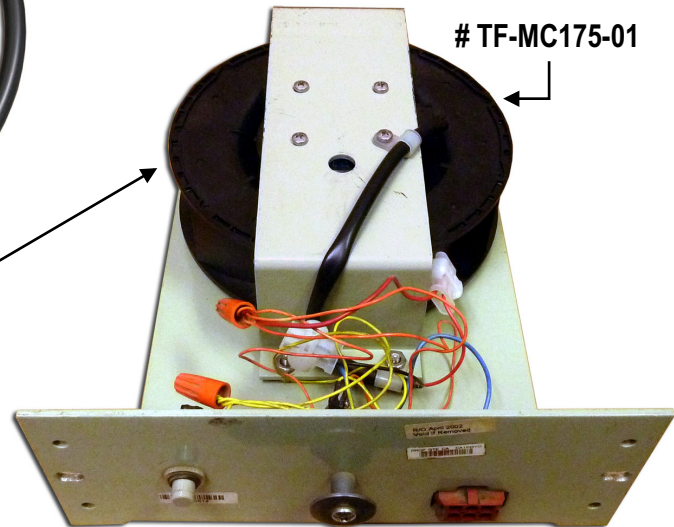

OSP Cabinet Replacement Heat Exchangers / Fans

"Siemens 914EX Metro MXU - HX"

(175mm)

VZ ID #
1136 9972

NEW FAN
SHOWN INSTALLED ON
EXISTING ASSEMBLY BRACKET
(assembly bracket is not included)

PN # TF-MC175-01
(175mm) Heat Exchanger for
Siemens 914EX Metro MXU Cabinet

w/ 2 Wire Open End &
(2) butt splices / hardware

"Siemens 914EX Metro MXU"

VZ ID #
1136 9971

SIEMENS 914EX METRO →
MXU TRAY (2 FANS)
(fan tray is not included)

PN # TF-914EXMET-01
48V Replacement Fan for
Siemens 914EX Metro MXU Tray