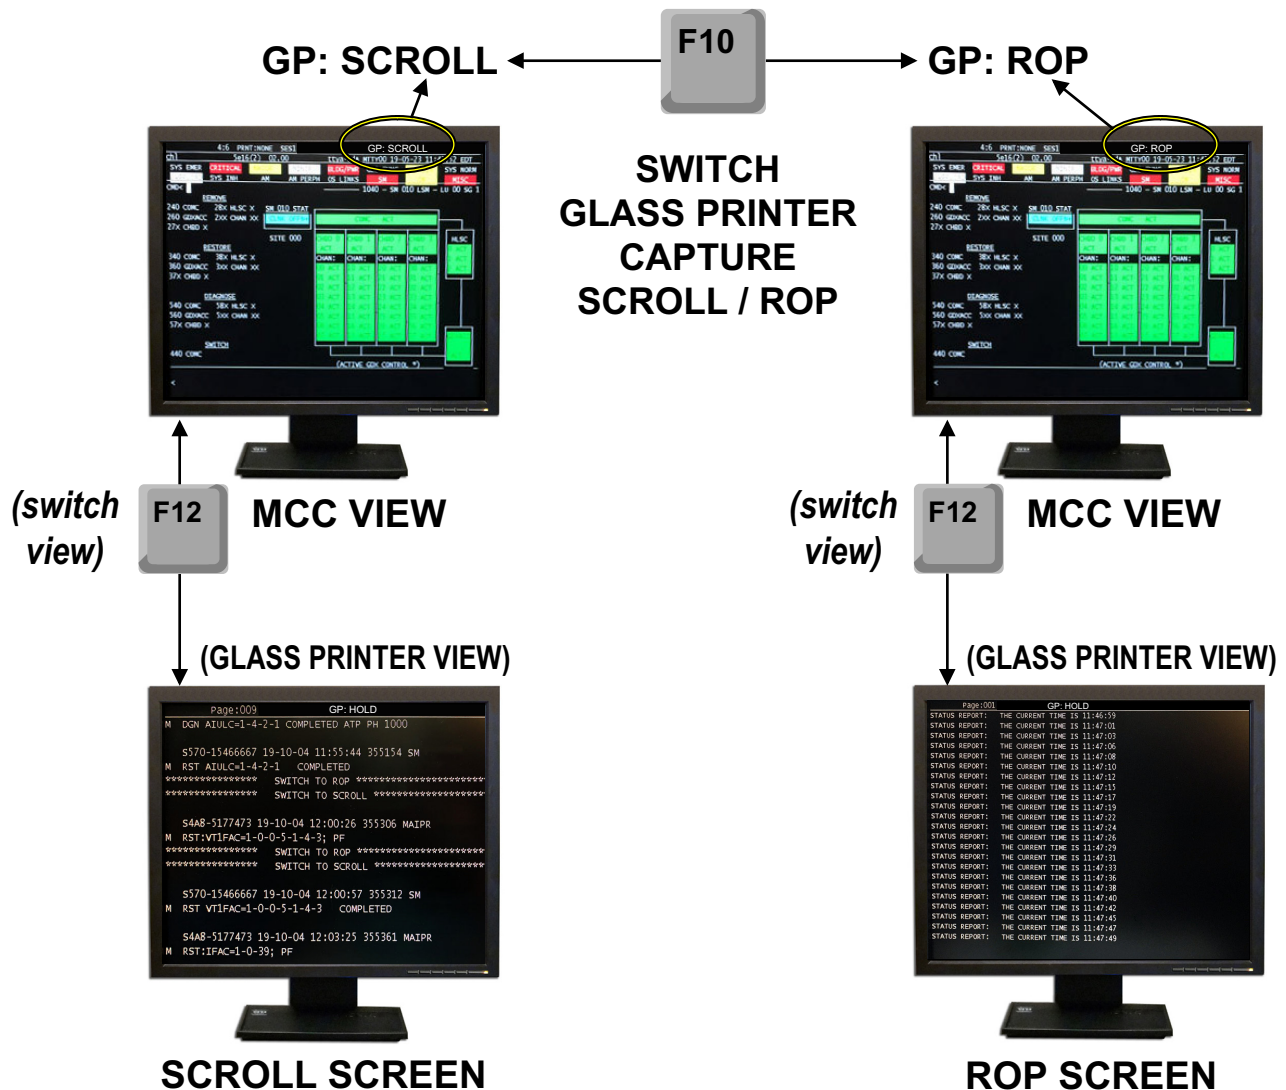

5ESS MCC Terminal w/ "Glass Printer" Feature

NEW "Glass Printer" Feature allows Capture of ROP & Scroll Reports

Benefits:

- CAPTURE SCROLLING REGION & ROP INFORMATION WITHOUT PAPER
- ELIMINATE OLD TERMINALS, READ ONLY PRINTERS & PAPER WASTE

Ordering Information:

TT-VT100DBS 5ESS MCC Terminal w/ "Glass Printer" Feature

includes: (1) 17" Flat Screen Monitor, (1) Keyboard,
 (1) MCC Terminal Controller w/ Glass Printer (Capture Scroll & ROP),
 (2) # 400701, DB25M Gender Changers & (1) Quick Guide

VZ ID #
1137 2216

150 Cooper Rd. (F-15)
 W. Berlin, NJ 08091

www.tagcords.com

Telephone: (856) 753-8585
 Fax : (856) 768-7645

Telecom Assistance Group

5ESS MCC Terminal w/ "Glass Printer" Feature

- Toggle screens and have access to ALL the Read Only Printer data that would normally go to a printer.
- View Scroll Region data that would normally be missed in Standard Scroll Region View.