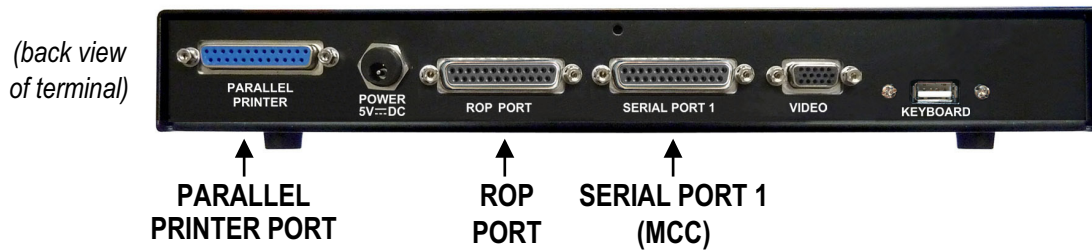

5ESS MCC Terminal w/ "Glass Printer" Feature

NEW "Glass Printer" Feature allows Capture of ROP & Scroll Reports

Benefits:

- CAPTURE SCROLLING REGION & ROP INFORMATION WITHOUT PAPER
- ELIMINATE OLD TERMINALS, READ ONLY PRINTERS & PAPER WASTE

Ordering Information:

TT-VT100DBS 5ESS MCC Terminal w/ "Glass Printer" Feature

includes: (1) 17" Flat Screen Monitor, (1) Keyboard,
 (1) MCC Terminal Controller w/ Glass Printer (Capture Scroll & ROP),
 (2) # 400701, DB25M Gender Changers & (1) Quick Guide

VZ ID #
1137 2216

150 Cooper Rd. (F-15)
 W. Berlin, NJ 08091

www.tagcords.com

Telephone: (856) 753-8585
 Fax : (856) 768-7645

Telecom Assistance Group

5ESS MCC Terminal w/ "Glass Printer" Feature

- Toggle screens and have access to ALL the Read Only Printer data that would normally go to a printer.
- View Scroll Region data that would normally be missed in Standard Scroll Region View.