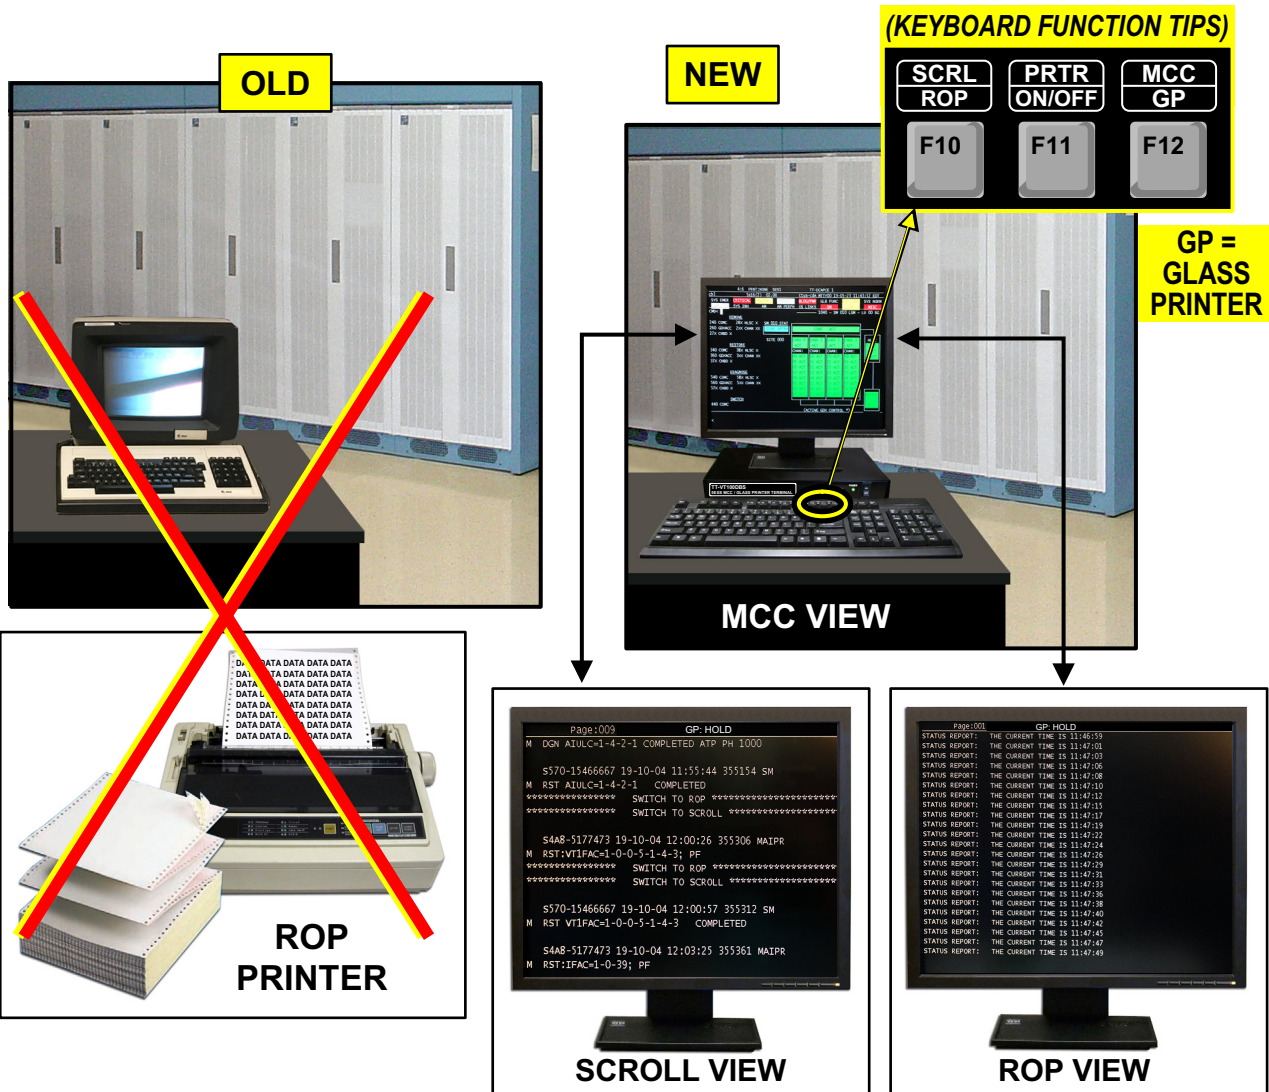

5ESS MCC Terminal w/ "Glass Printer" Feature

NEW "Glass Printer" Feature allows Capture of ROP & Scroll Reports

Benefits:

- CAPTURE SCROLLING REGION & ROP INFORMATION WITHOUT PAPER
- ELIMINATE OLD TERMINALS, READ ONLY PRINTERS & PAPER WASTE

Ordering Information:

TT-VT100DBS 5ESS MCC Terminal w/ "Glass Printer" Feature

includes: (1) 17" Flat Screen Monitor, (1) Keyboard,
 (1) MCC Terminal Controller w/ Glass Printer (Capture Scroll & ROP),
 (2) # 400701, DB25M Gender Changers & (1) Quick Guide

VZ ID #
1137 2216

150 Cooper Rd. (F-15)
 W. Berlin, NJ 08091

www.tagcords.com

Telephone: (856) 753-8585
 Fax : (856) 768-7645

Telecom Assistance Group

5ESS MCC Terminal w/ "Glass Printer" Feature

- Toggle screens and have access to ALL the Read Only Printer data that would normally go to a printer.
- View Scroll Region data that would normally be missed in Standard Scroll Region View.