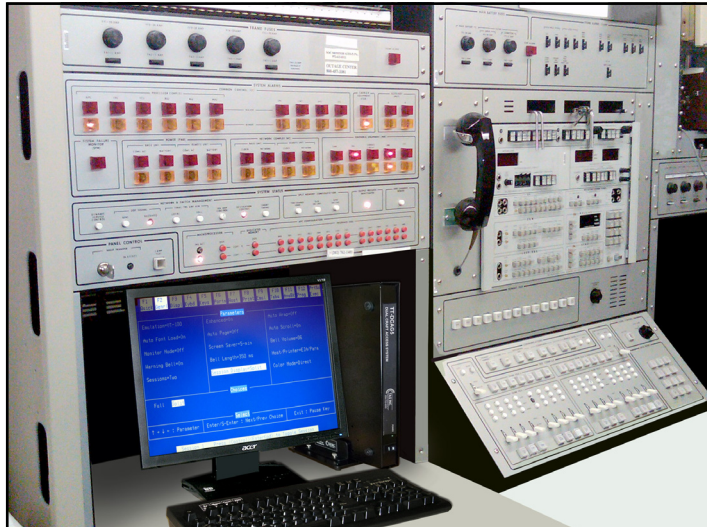

GTD5 Terminal Replacements - Dual Session

Model:

TT-DCAG5

Includes:

- (1) 17" Flat Screen Monitor
- (1) Dumb Terminal Controller
- (1) TT-MTG5
(Vertical Mounting Kit)
- (1) Keyboard
- (1) Quick Guide
- (2) 400701,
(DB25M Gender Changer)

SPECIFICATIONS

- VT-100 COMPATIBLE
- DUAL RS-232 INPUTS
- PRINTER OUTPUT
- LOW POWER

Printer Port Type:

Parallel *

* If a Serial Port is needed, please order the KIT,
TT-DCAG5-KIT1 which includes a Parallel to
Serial Adapter # TT-PSA.

Ordering Information:

TT-DCAG5

Dual Craft Access System - GTD5

includes: (1) 17" Flat Screen Monitor, (1) Keyboard,
(1) Dual Session Dumb Terminal Controller, (1) Quick Guide
(1) # TT-MTG5 (Vertical Mounting Kit (VZ ID # 1118 4320)) &
(2) # 400701 (DB25M Gender Changer)

**VZ ID #
1118 4322**

TT-DCAG5-KIT1

Dual Craft Access System - GTD5 Kit

includes: (1) 17" Flat Screen Monitor, (1) Keyboard,
(1) Dual Session Dumb Terminal Controller, (1) Quick Guide,
(1) # TT-MTG5 (Vertical Mounting Kit (VZ ID # 1118 4320))
(2) # 400701 (DB25M Gender Changer) &
(1) # TT-PSA**
(Parallel to Serial Printer Adapter w/ AC Power Pack) **not shown