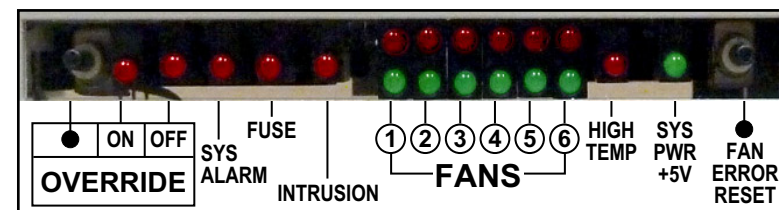

Fan Environmental Control Unit (ECU) Replacement for Remote Cabinet Sites

TFC-MESA246-01

REMOTE CABINET w/ ECU

- Drop-In Replacement for Remote Cabinet (Sites)
- Variable Speed Control 2, 4 or 6 Fans
- Battery Life Conservation
- Heat Exchanger Fan Life Conservation
- Reduces Energy Costs
- Plug & Play (no programming)
- Alarms for Fans, Fuses, High Temps & Intrusion

PN # TFC-MESA246-01
Fan Environmental Control Unit (ECU) Replacement for Remote Cabinet Sites

(BACK VIEW)

(FRONT VIEW)

Ordering Information:

		<u>CenturyLink MAT #</u>
TFC-MESA246-01	Fan Environmental Control Unit (ECU) for Remote Cabinet Sites <i>Includes: (2) # TFCS-MESA30-12, Temperature Sensors</i>	1461124
TFCS-MESA246-08	Extension Cable for Mesa Fan Controllers found in Mesa, 52, 192 & 384 type cabinets (4 Wire Cable w/ 4 Pin Connectors (8'))	1475550
TFCS-M225TP	Extension Cable for Mesa 246 ECU to Upper Cabinet Fan, 20' - (not shown)	Call for Pricing