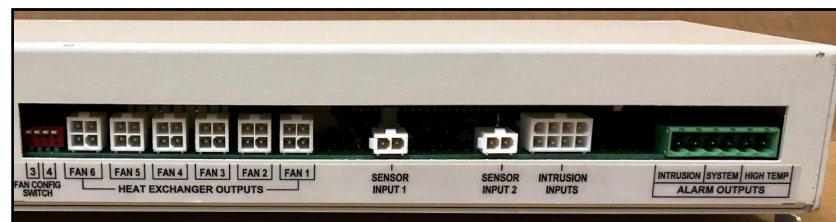

Fan Environmental Control Unit (ECU) Replacement for Remote Cabinet Sites

TFC-MESA246-01

REMOTE CABINET w/ ECU

- Drop-In Replacement for Remote Cabinet (Sites)
- Variable Speed Control 2, 4 or 6 Fans
- Battery Life Conservation
- Heat Exchanger Fan Life Conservation
- Reduces Energy Costs
- Plug & Play (no programming)
- Alarms for Fans, Fuses, High Temps & Intrusion

PN # TFC-MESA246-01
Fan Environmental Control Unit (ECU) Replacement for Remote Cabinet Sites

(BACK VIEW)

(FRONT VIEW)

Ordering Information:

		<u>CenturyLink MAT #</u>
TFC-MESA246-01	Fan Environmental Control Unit (ECU) for Remote Cabinet Sites <i>Includes: (2) # TFCS-MESA30-12, Temperature Sensors</i>	1461124
TFCS-MESA246-08	Extension Cable for Mesa Fan Controllers found in Mesa, 52, 192 & 384 type cabinets (4 Wire Cable w/ 4 Pin Connectors (8'))	1475550
TFCS-M225TP	Extension Cable for Mesa 246 ECU to Upper Cabinet Fan, 20' - (not shown)	Call for Pricing