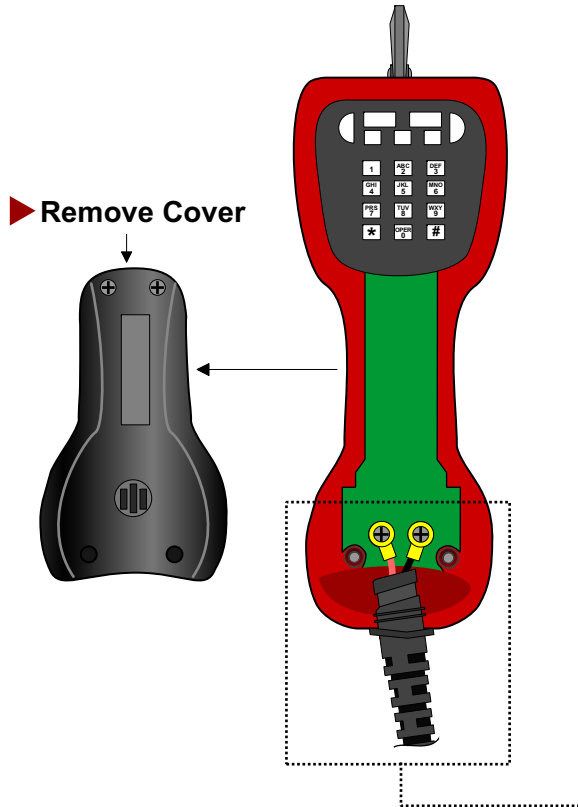

Hardwire Multi-Cords for Deluxe Weatherproof Butt-Sets

Deluxe Butt-Set

▶ Hardwire to Deluxe Butt-Sets

Ends
Choose (1 to 4 Ends)

4 represents ordering code
for Weatherproof Hardwire

5 represents 5'
call for other lengths

Alligator	A	
Mini Test	B	
Wire Wrap	C	
Protector	D	
453A	E	
Bantam	F	
310	G	
526A	H	
88 Type (D Clip)	I	
526P (Porta)	J	
Snagless RJ11	K	
SLC 96	L	
Modular (RJ11)	M	
6P Alligator	O	
310 MDF	P	
110 Clip (C Clip)	Q	
76 Clip	R	
SLC 5	S	
360 Tools	T	
66 Blk Adapter	X	
Mini Alligator	Y	
Porta	Z	