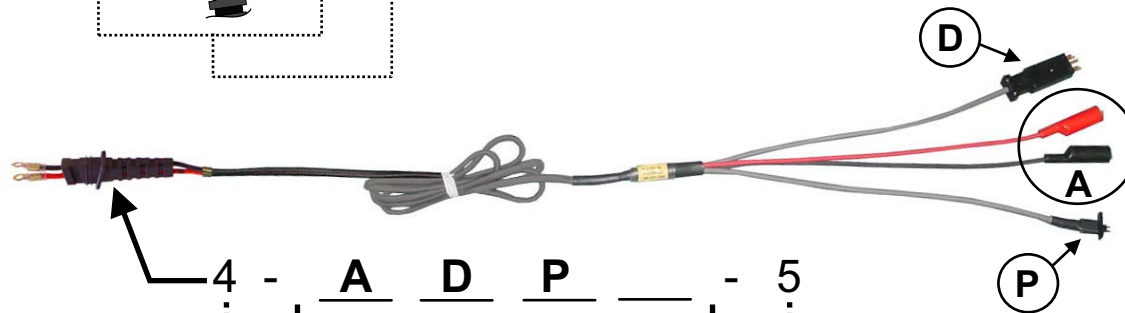

Hardwire Multi-Cords for Deluxe Weatherproof Butt-Sets

Deluxe Butt-Set

▶ Hardwire to Deluxe Butt-Sets

Ends
Choose (1 to 4 Ends)

4 represents ordering code
for Weatherproof Hardwire

5 represents 5'
call for other lengths

Alligator	A	
Mini Test	B	
Wire Wrap	C	
Protector	D	
453A	E	
Bantam	F	
310	G	
526A	H	
88 Type (D Clip)	I	
526P (Porta)	J	
Snagless RJ11	K	
SLC 96	L	
Modular (RJ11)	M	
6P Alligator	O	
310 MDF	P	
110 Clip (C Clip)	Q	
76 Clip	R	
SLC 5	S	
360 Tools	T	
66 Blk Adapter	X	
Mini Alligator	Y	
Porta	Z	