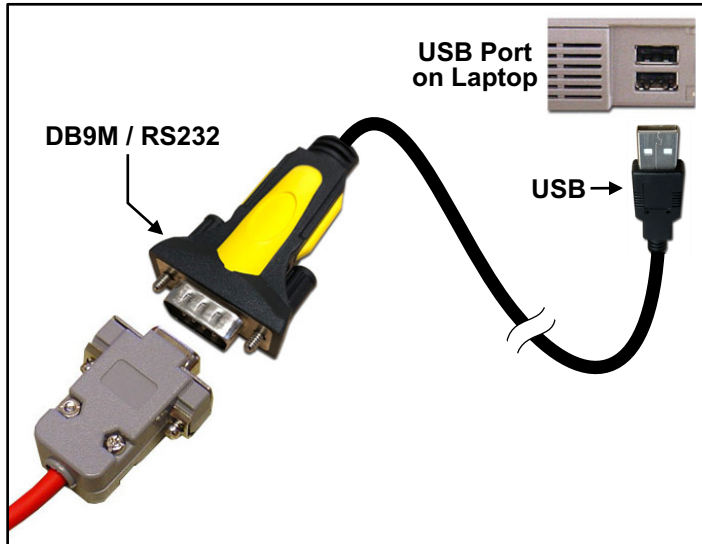

DB9M / RS232 to USB Adapter Cable

Need access to a Serial Port on your Laptop?

TAG's Adapter Cable will convert your Laptop's USB Port into a Serial Port!

Serial Port on an Older Laptop

System Requirements:

- Supports Windows® 2000 / XP / Server 2008 / Vista / 7 / 8 / 10, Linux, Mac os V8.6 or higher
- Available USB Port

Application:

Plug the USB connector into your computer and the serial connector into your serial device to exchange files, data and more.

Ordering Information:

400720USB

DB9M/RS232 to USB Adapter Cable

Supports Windows®2000 / XP / Server 2008 / Vista / 7 / 8 / 10, Linux, Mac os V8.6 or higher
includes: (1) 400720USB, (1) Installation CD with User Manual