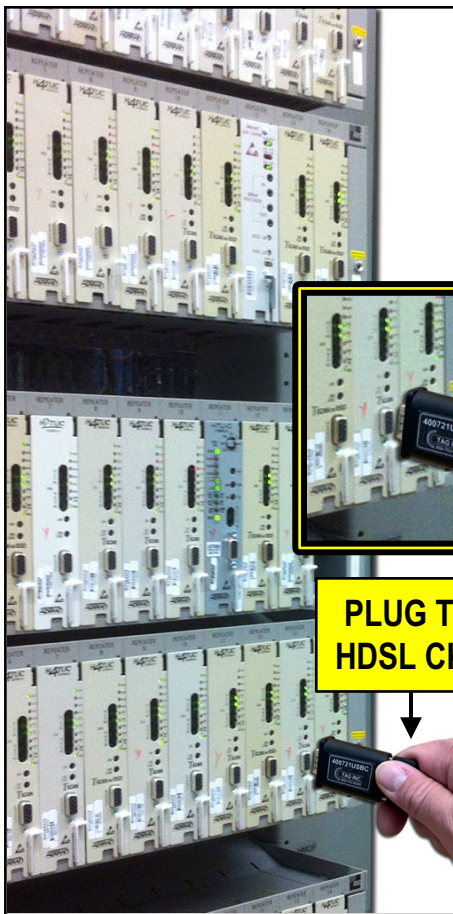

USB-C to DB9 Pin (male)

400721USBC

DB9(M)

400721USBC
USB-C to
DB9(M)

USB-C

PLUG TO USB-C PORT ON LAPTOP

**PLUG TO
HD SL CTK**

Ordering Information: