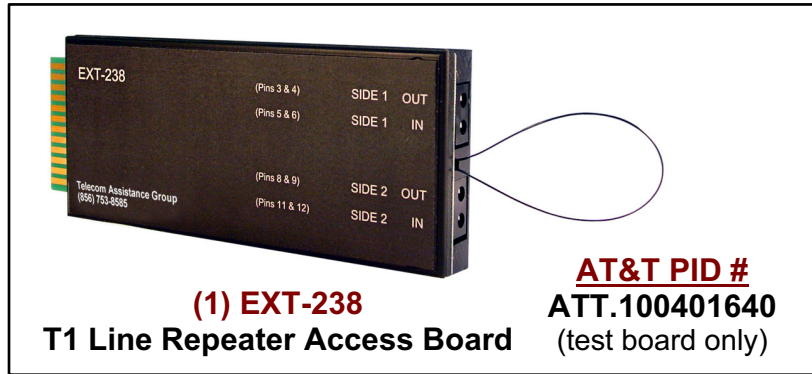

T1 Repeater Test Kit

EXT-238K3

The EXT-238K3 Kit is designed for technicians who test at T1 Line Repeater Housings, such as 818 apparatus cases. (see Fig. 1) The Kit Includes:

Fig. 1

(1) EXT-238
T1 Line Repeater Access Board

AT&T PID #
ATT.100401640
(test board only)

(1) 600209
Carrying Case

AT&T PID #
ATT.100001655
(carrying case only)

(1) 400210RD-03
Bantam to Bantam - Red, (3')

(1) 400210ARD-03
Bantam to Alligator Clips - Red, (3')

(1) 400210BK-03
Bantam to Bantam - Black, (3')

(1) 400210ABK-03
Bantam to Alligator Clips - Black, (3')

Ordering Information:

EXT-238K3

T1 Repeater Access Kit

includes: (1) EXT-238, (1) 400210RD-03,
(1) 400210BK-03, (1) 400210ARD-03,
(1) 400210ABK-03 & (1) 600209 - carrying case