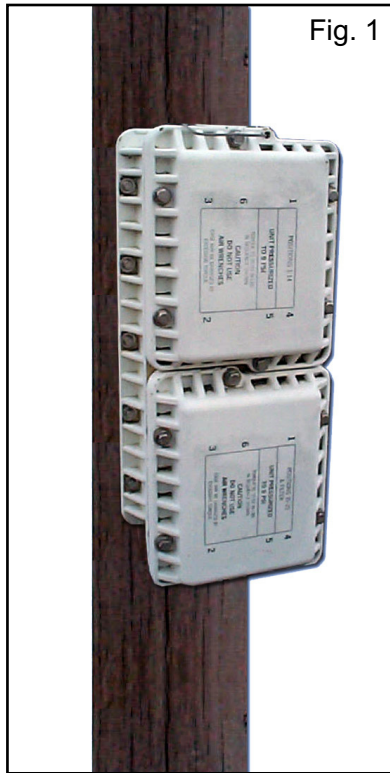

T1 Repeater Test Kit

EXT-238K3

The EXT-238K3 Kit is designed for technicians who test at T1 Line Repeater Housings, such as 818 apparatus cases. (see Fig. 1) The Kit Includes:

Fig. 1

(1) EXT-238
T1 Line Repeater Access Board

AT&T PID #
ATT.100401640
(test board only)

(1) 600209
Carrying Case

AT&T PID #
ATT.100001655
(carrying case only)

(1) 400210RD-03
Bantam to Bantam - Red, (3')

(1) 400210ARD-03
Bantam to Alligator Clips - Red, (3')

(1) 400210BK-03
Bantam to Bantam - Black, (3')

(1) 400210ABK-03
Bantam to Alligator Clips - Black, (3')

Ordering Information:

EXT-238K3

T1 Repeater Access Kit

includes: (1) EXT-238, (1) 400210RD-03,
(1) 400210BK-03, (1) 400210ARD-03,
(1) 400210ABK-03 & (1) 600209 - carrying case