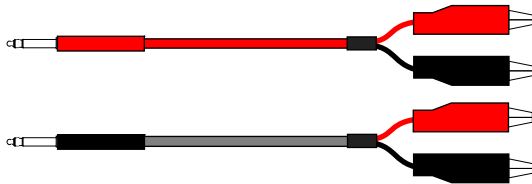

(1) 8 Pouch Carrying Case
TCC-001

Test Cord Kit for Test Sets with Bantam Jacks

- (1) Bantam to Alligator Clips (8') Red, # 400210ARD-08
- (1) Bantam to Alligator Clips (8') Black, # 400210ABK-08

- (1) Bantam to Wire Wraps (8') Red, # 400210WPR-08
- (1) Bantam to Wire Wraps (8') Black, # 400210WPB-08

- (1) RJ48 to RJ48 (T1), (6')
400448

- (1) Bantam "Y" to RJ48S (DDS), (8')
400248SY

- (1) Bantam to Bantam (8') Red, # 400210RD-08
- (1) Bantam to Bantam (8') Black, # 400210BK-08

- (1) Bantam "Y" to RJ48 (T1), (8')
400248Y

- (1) Bantam to 310 (8'), Red
400310MRD-08

- (1) Bantam to 310 (8'), Black
400310MBK-08

Ordering Information:

KIT-BANT Bantam Cord Kit

includes: (1) 400210ARD-08, (1) 400210ABK-08, (1) 400210WPR-08,
(1) 400210WPB-08, (1) 400448, (1) 400248SY, (1) 400248Y, (1) 400210RD-08,
(1) 400210BK-08, (1) 400310MRD-08, (1) 400310MBK-08 & (1) TCC-001