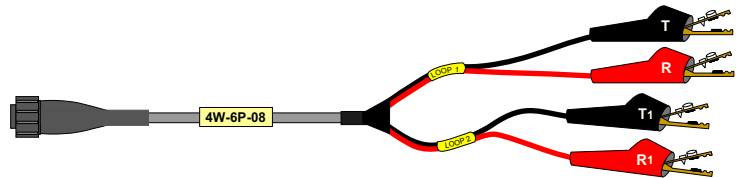

Portable "R" - HDSL Test Unit Kit

RHDSL-BST01

RHDSL-BST01
Portable "R" -
HDSL Test Unit Kit

12 STATE (KIT)	SOUTHEAST (KIT)
ATT.100071972	ATT.100011889

(1) 600509
 Carrying Case

(cards not included)

4W-6P-08

- ▶ **4 Slots for 200/400 Mech. HDSL "R" Cards**
- ▶ **Rugged Connectors**
- ▶ **Various Test Cords**

(1) 4W-6P-08
 Female Lock Plug to
 (4) 6P Alligator Clips, (8')

(1) 4W-463Y-08
 Female Lock Plug to
 5 Pin "Y" Protector, (8')

Ordering Information:

RHDSL-BST01 **Portable "R" - HDSL Test Unit Kit**
 includes: (1) T-RHDSL, (1) 4W-6P-08,
 (1) 4W-463Y-08 & (1) 600509

12 STATE (KIT)
ATT.100071972

SOUTHEAST (KIT)
ATT.100011889

T-RHDSL	Portable "R" HDSL Test Unit <i>(requires test cords)</i>	ATT.100071981	ATT.100011557
4W-463Y-08	Lock Plug (F) to 5 Pin "Y" Protector, (8')	ATT.100039928	ATT.100011859
4W-6P-08	Lock Plug (F) to (4) 6P Alligator Clips, (8')	AT&T PID #	
600509	Carrying Case	ATT.100022122	ATT.100001661