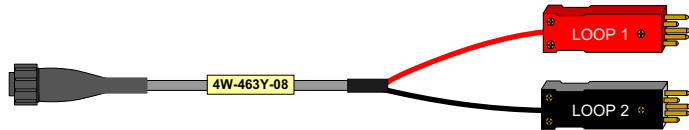

Portable "R" - HDSL Test Unit Kit

RHDSL-BST01

RHDSL-BST01
Portable "R" -
HDSL Test Unit Kit

12 STATE (KIT)	SOUTHEAST (KIT)
ATT.100071972	ATT.100011889

(1) 600509
 Carrying Case

(cards not included)

4W-6P-08

- ▶ **4 Slots for 200/400 Mech. HDSL "R" Cards**
- ▶ **Rugged Connectors**
- ▶ **Various Test Cords**

(1) 4W-6P-08
 Female Lock Plug to
 (4) 6P Alligator Clips, (8')

(1) 4W-463Y-08
 Female Lock Plug to
 5 Pin "Y" Protector, (8')

Ordering Information:

RHDSL-BST01 **Portable "R" - HDSL Test Unit Kit**
 includes: (1) T-RHDSL, (1) 4W-6P-08,
 (1) 4W-463Y-08 & (1) 600509

12 STATE (KIT)
ATT.100071972

SOUTHEAST (KIT)
ATT.100011889

T-RHDSL	Portable "R" HDSL Test Unit <i>(requires test cords)</i>	ATT.100071981	ATT.100011557
4W-463Y-08	Lock Plug (F) to 5 Pin "Y" Protector, (8')	ATT.100039928	ATT.100011859
4W-6P-08	Lock Plug (F) to (4) 6P Alligator Clips, (8')	AT&T PID #	
600509	Carrying Case	ATT.100022122	ATT.100001661