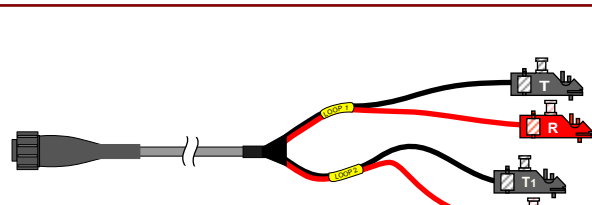

4W-A-20
Female Lock Plug to
(4) Std Alligator Clips, (20')

AT&T PID # ATT.100090481

4W-463Y-20
Female Lock Plug to
Protector "Y", (20')

AT&T PID # ATT.100090482

4W-6P-20
Female Lock Plug to
(4) 6P Alligator Clips, (20')

AT&T PID # ATT.100090483

4W-PORTY-20
Female Lock Plug to
Porta "Y", (20')

AT&T PID # ATT.100090484

4W-252Y-20
Female Lock Plug to
252 "Y" Plugs, (20')

AT&T PID # ATT.100090485

4W-412Y-20
Female Lock Plug to
412 "Y" Plugs, (20')