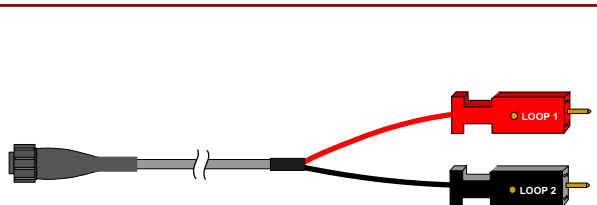

4W-A-20
Female Lock Plug to
(4) Std Alligator Clips, (20')

AT&T PID # ATT.100090481

4W-463Y-20
Female Lock Plug to
Protector "Y", (20')

AT&T PID # ATT.100090482

4W-6P-20
Female Lock Plug to
(4) 6P Alligator Clips, (20')

AT&T PID # ATT.100090483

4W-PORTY-20
Female Lock Plug to
Porta "Y", (20')

AT&T PID # ATT.100090484

4W-252Y-20
Female Lock Plug to
252 "Y" Plugs, (20')

AT&T PID # ATT.100090485

4W-412Y-20
Female Lock Plug to
412 "Y" Plugs, (20')