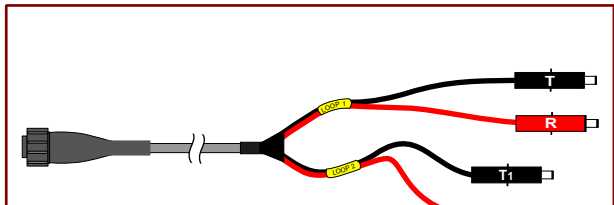

4W-A-20
Female Lock Plug to
(4) Std Alligator Clips, (20')

AT&T PID # ATT.100090481

4W-463Y-20
Female Lock Plug to
Protector "Y", (20')

AT&T PID # ATT.100090482

4W-6P-20
Female Lock Plug to
(4) 6P Alligator Clips, (20')

AT&T PID # ATT.100090483

4W-PORTY-20
Female Lock Plug to
Porta "Y", (20')

AT&T PID # ATT.100090484

4W-252Y-20
Female Lock Plug to
252 "Y" Plugs, (20')

AT&T PID # ATT.100090485

4W-412Y-20
Female Lock Plug to
412 "Y" Plugs, (20')