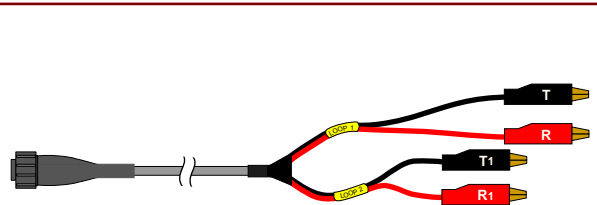

Leave the Portable HDSL Unit on the floor & **SAFELY CLIMB CO LADDERS**

Ordering Information:

RHDSL-HDCO-01 CO Portable HDSL "Hot Shoe" Kit
 includes: (1) T-RHDSL, (1) 4W-A-20 &
 (1) 600509 - carrying case

4W-A-20
Female Lock Plug to
(4) Std Alligator Clips, (20')

AT&T PID # ATT.100090481

4W-463Y-20
Female Lock Plug to
Protector "Y", (20')

AT&T PID # ATT.100090482

4W-6P-20
Female Lock Plug to
(4) 6P Alligator Clips, (20')