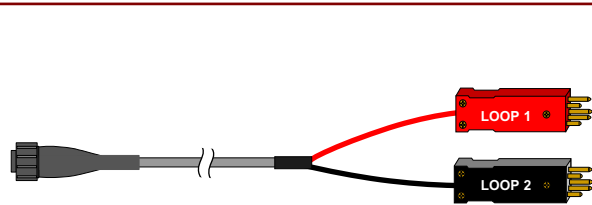

4W-A-20
Female Lock Plug to
(4) Std Alligator Clips, (20')

AT&T PID # ATT.100090481

4W-463Y-20
Female Lock Plug to
Protector "Y", (20')

AT&T PID # ATT.100090482

4W-6P-20
Female Lock Plug to
(4) 6P Alligator Clips, (20')