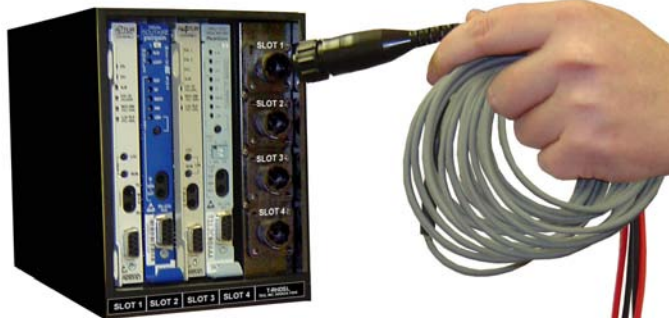

CO Portable HDSL "Hot Shoe" Kit

The CO Portable HDSL "Hot Shoe" Kit is Designed for Central Offices

- ▶ 4 Slots for 200/400 Mech. HDSL "R" Cards
- ▶ Rugged Connectors

(cards not included)

A VARIETY OF 20' CORDS ARE AVAILABLE!!
(see the following page for 463A cord & others)

Leave the Portable HDSL Unit on the floor & **SAFELY CLIMB CO LADDERS**

Ordering Information:

RHDSL-HDCO-01 CO Portable HDSL "Hot Shoe" Kit
 includes: (1) T-RHDSL, (1) 4W-A-20 &
 (1) 600509 - carrying case

4W-A-20
Female Lock Plug to
(4) Std Alligator Clips, (20')

AT&T PID # ATT.100090481

4W-463Y-20
Female Lock Plug to
Protector "Y", (20')

AT&T PID # ATT.100090482

4W-6P-20
Female Lock Plug to
(4) 6P Alligator Clips, (20')