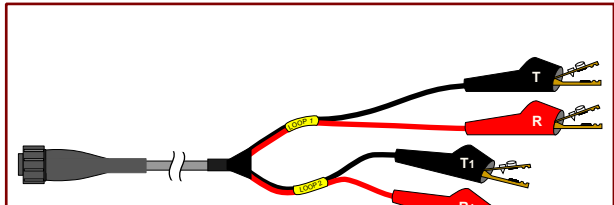

4W-A-20
Female Lock Plug to
(4) Std Alligator Clips, (20')

AT&T PID # ATT.100090481

4W-463Y-20
Female Lock Plug to
Protector "Y", (20')

AT&T PID # ATT.100090482

4W-6P-20
Female Lock Plug to
(4) 6P Alligator Clips, (20')