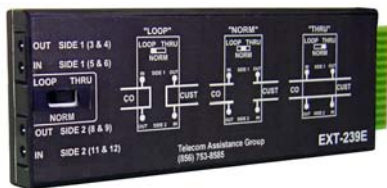

12 STATE **SOUTHEAST**
ATT.100069270 ATT.100000553

TB-231B

220 (Kentrox size) Office Repeater
Test Board w/ Bantam Jacks

12 STATE **SOUTHEAST**
ATT.100071973 ATT.100001307

TB-TA3000-ORB

Adtran Total Access 3000 Test Board
w/ Bantam Jacks

12 STATE **SOUTHEAST**
ATT.100070282 ATT.100001305

TB-400B

HDSL Remote HRU-200/400
Mechanics w/ Bantam Jacks

12 STATE **SOUTHEAST**
ATT.100071975 ATT.100001301

EXT-239E

T1 Line Repeater Access Board
w/ Bantam Jacks