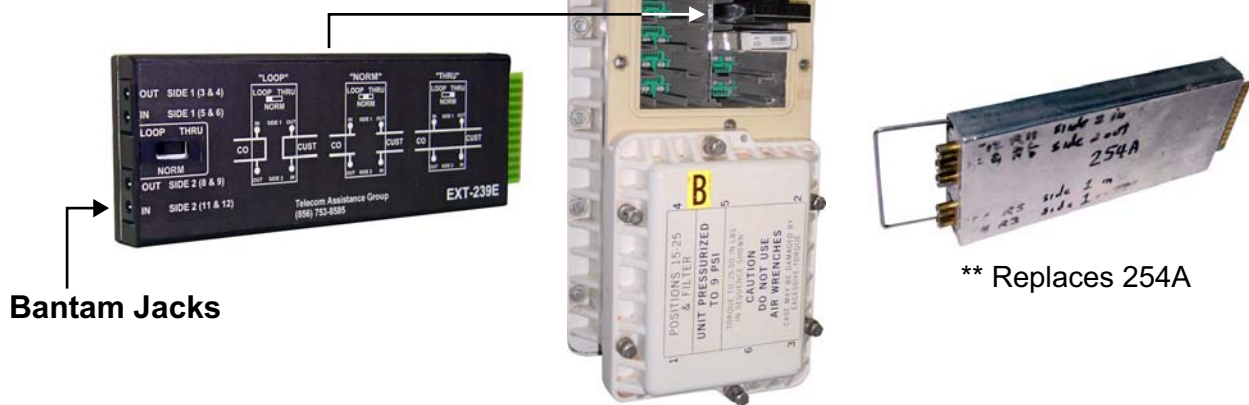

Ordering Information:

EXT-238K3 T1 Repeater Access Kit
includes: (1) EXT-238, (1) 400210RD-03,
(1) 400210BK-03, (1) 400210ARD-03,
(1) 400210ABK-03 & (1) 600209 - carrying case

AT&T PID # (KIT)
ATT.100001313

Features:

- Enhanced switch settings for Thru, Norm, and Loop testing at T1 line repeater apparatus cases
- Metallic access at T1 line repeater slots
- Use with test sets to perform Cable Loss, Resistance, or TDR test set to locate load coils