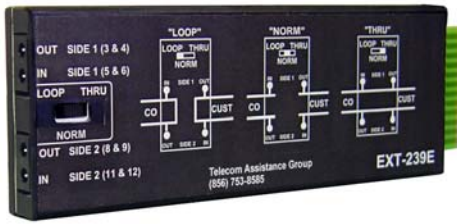

4003956
SLC-5/SLC-96
Test Cord, (2')

AT&T PID #
ATT.10000821

Bantam Jacks

400396DI
LIU Drop & Insert
Unit / Test Cord

400442FL
15 Pin D (female) to
LIU plug "low profile", (8')

12 STATE
ATT.100013510

SOUTHEAST
ATT.10000903

400396L
SLC-96 Looping Plug

12 STATE
ATT.100080916

SOUTHEAST
ATT.10000889

400396LD
2-Way SLC-96
Looping Plug

PPK-10
SLC-96 ACU Loopback
Pin Plug Kit
(QTY of 10)

150 Cooper Rd. (F-15)
W. Berlin, NJ 08091

www.tagcords.com

Telecom Assistance Group

Telephone: (856) 753-8585
Fax : (856) 768-7645

AT&T Cable Repair (I&R) T1 Pairgain Test Tools

EXT-239E

T1 Line Repeater Access Board
w/ Bantam Jacks

AT&T PID #
ATT.100001303

EXT-238

T1 Line Repeater Access Board
w/ Bantam Jacks

AT&T PID #
ATT.100401640

EXT-209T

T1 Line Repeater Extender
w/ Bantam Jacks

12 STATE **SOUTHEAST**
ATT.100080891 **ATT.100000481**

PHTUC-01B

Portable "C" - HDSL Powering Test Unit
w/ Bantam Jacks