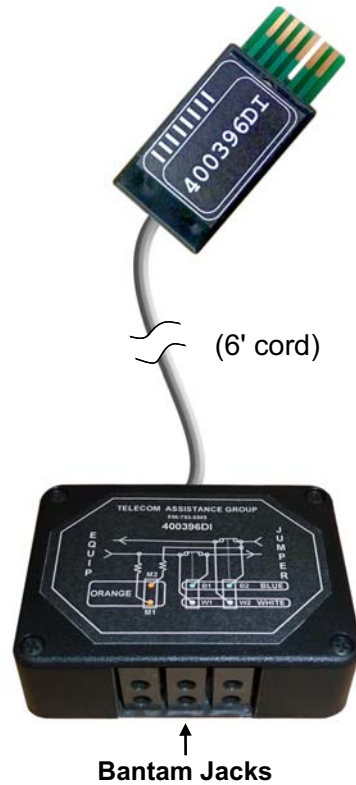

Cable Repair Test Tools for Isolating & Fixing T1 Circuits - SLC 96/Series 5

1. Test Tools used at the Central Office:

- Office Repeater Bays ORB Test Boards
- Looping Cords and Looping Plugs
- Test Cord Access at Heat Coils
- *Pages 4, 5, 8, 9, 10 & 11*

2. Test Tools used at the T1 App Case:

- T1 Repeaters Housings
- *Pages 3, 4, 6, 7, 8 & 9*

3. Test Tools used at the Remote Terminals:

- 80 Type Cabinets
- *Pages 2, 4, 8 & 9*

This Booklet shows TAG's Test Tools & Cable Repair Test Kits

4003956
SLC-5/SLC-96
Test Cord, (2')

AT&T PID #
ATT.10000821

Bantam Jacks

400396DI
LIU Drop & Insert
Unit / Test Cord

400442FL
15 Pin D (female) to
LIU plug "low profile", (8')

12 STATE
ATT.100013510

SOUTHEAST
ATT.10000903

400396L
SLC-96 Looping Plug

12 STATE
ATT.100080916

SOUTHEAST
ATT.10000889

400396LD
2-Way SLC-96
Looping Plug

PPK-10
SLC-96 ACU Loopback
Pin Plug Kit
(QTY of 10)

150 Cooper Rd. (F-15)
W. Berlin, NJ 08091

www.tagcords.com