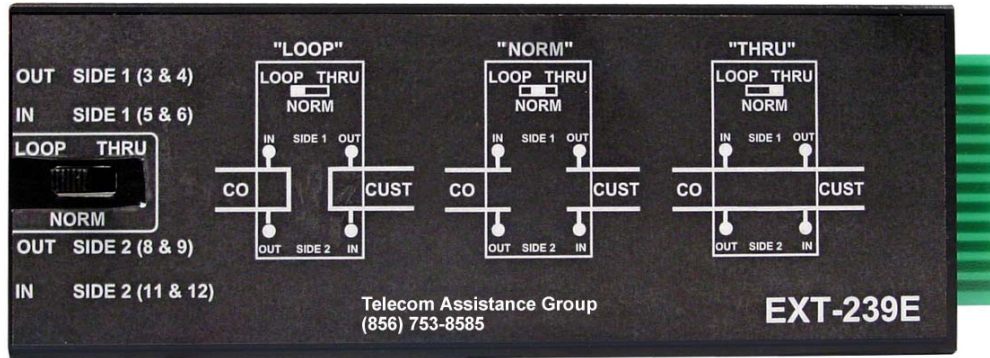

AT&T Cable Repair (I&R) T1 Pairgain Test Tools