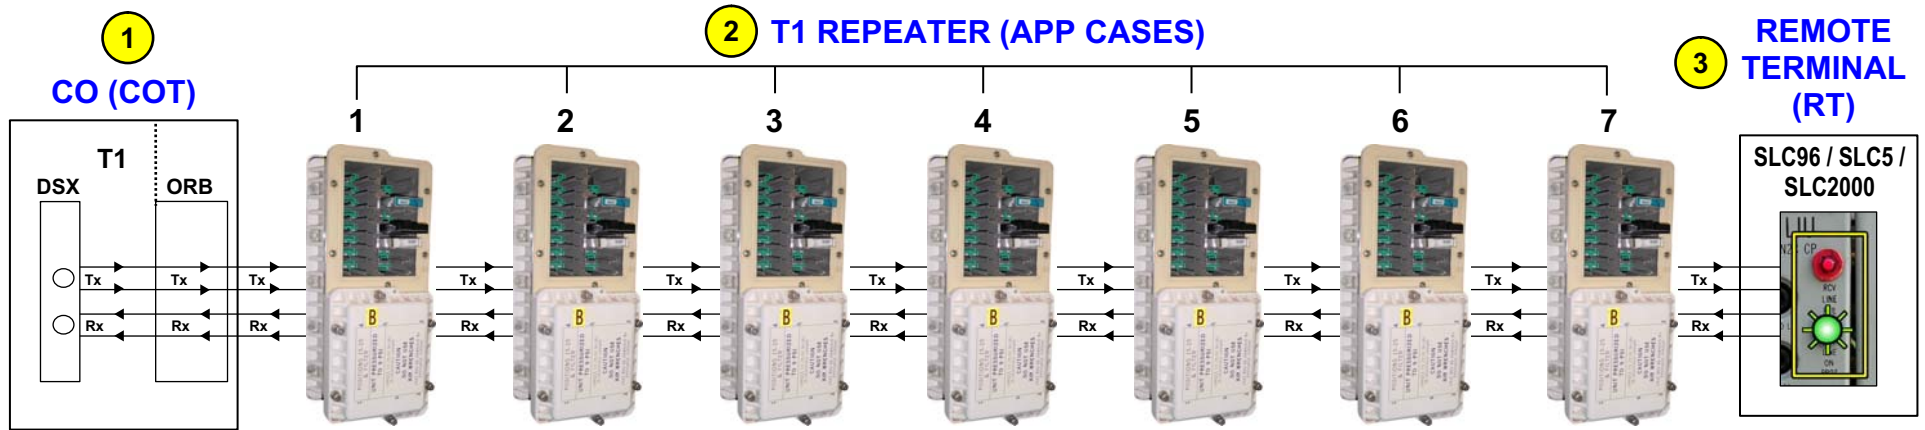

Cable Repair Test Tools for Isolating & Fixing T1 Circuits - SLC 96/Series 5

1. Test Tools used at the Central Office:

- Office Repeater Bays ORB Test Boards
- Looping Cords and Looping Plugs
- Test Cord Access at Heat Coils
- *Pages 4, 5, 8, 9, 10 & 11*

2. Test Tools used at the T1 App Case:

- T1 Repeaters Housings
- *Pages 3, 4, 6, 7, 8 & 9*

3. Test Tools used at the Remote Terminals:

- 80 Type Cabinets
- *Pages 2, 4, 8 & 9*

This Booklet shows TAG's Test Tools & Cable Repair Test Kits

4003956
SLC-5/SLC-96
Test Cord, (2')

AT&T PID #
ATT.10000821

Bantam Jacks

400396DI
LIU Drop & Insert
Unit / Test Cord

400442FL
15 Pin D (female) to
LIU plug "low profile", (8')

12 STATE
ATT.100013510

SOUTHEAST
ATT.10000903

400396L
SLC-96 Looping Plug

12 STATE
ATT.100080916

SOUTHEAST
ATT.10000889

400396LD
2-Way SLC-96
Looping Plug

PPK-10
SLC-96 ACU Loopback
Pin Plug Kit
(QTY of 10)

150 Cooper Rd. (F-15)
W. Berlin, NJ 08091

www.tagcords.com