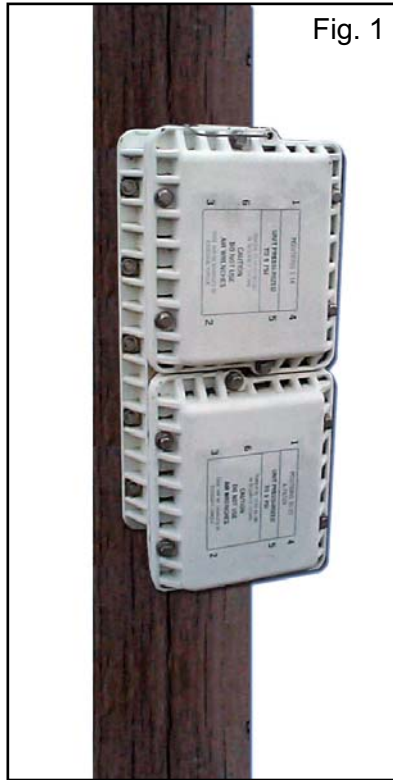

The EXT-238K3 Kit is designed for technicians who test at T1 Line Repeater Housings, such as 818 apparatus cases. (see Fig. 1) The Kit Includes:

(1) 400210RD-03
Bantam to Bantam - Red, (3')

(1) 400210ARD-03
Bantam to Alligator Clips - Red, (3')

(1) 400210BK-03
Bantam to Bantam - Black, (3')

(1) 400210ABK-03
Bantam to Alligator Clips - Black, (3')

Ordering Information:

EXT-238K3

T1 Repeater Access Kit

Call for Pricing

includes: (1) EXT-238, (1) 400210RD-03, (1) 400210BK-03,
(1) 400210ARD-03, (1) 400210ABK-03 & (1) 600209