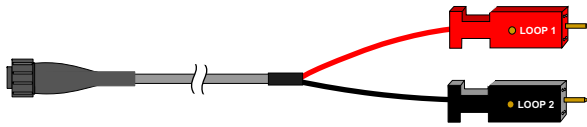

4W-A-16
Female Lock Plug to
(4) Std Alligator Clips, (16')

4W-A-20
Female Lock Plug to
(4) Std Alligator Clips, (20')

4W-463Y-16
Female Lock Plug to
Protector "Y", (16')

4W-463Y-20
Female Lock Plug to
Protector "Y", (20')

4W-6P-16
Female Lock Plug to
(4) 6P Alligator Clips, (16')

4W-6P-20
Female Lock Plug to
(4) 6P Alligator Clips, (20')

4W-PORTY-16
Female Lock Plug to
Porta "Y", (16')

4W-PORTY-20
Female Lock Plug to
Porta "Y", (20')