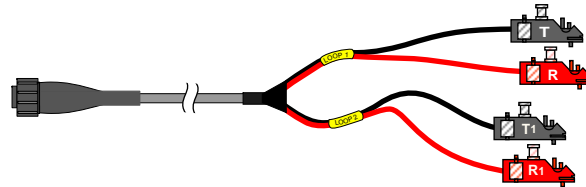

4W-A-16
Female Lock Plug to
(4) Std Alligator Clips, (16')

4W-A-20
Female Lock Plug to
(4) Std Alligator Clips, (20')

4W-463Y-16
Female Lock Plug to
Protector "Y", (16')

4W-463Y-20
Female Lock Plug to
Protector "Y", (20')

4W-6P-16
Female Lock Plug to
(4) 6P Alligator Clips, (16')

4W-6P-20
Female Lock Plug to
(4) 6P Alligator Clips, (20')

4W-PORTY-16
Female Lock Plug to
Porta "Y", (16')

4W-PORTY-20
Female Lock Plug to
Porta "Y", (20')