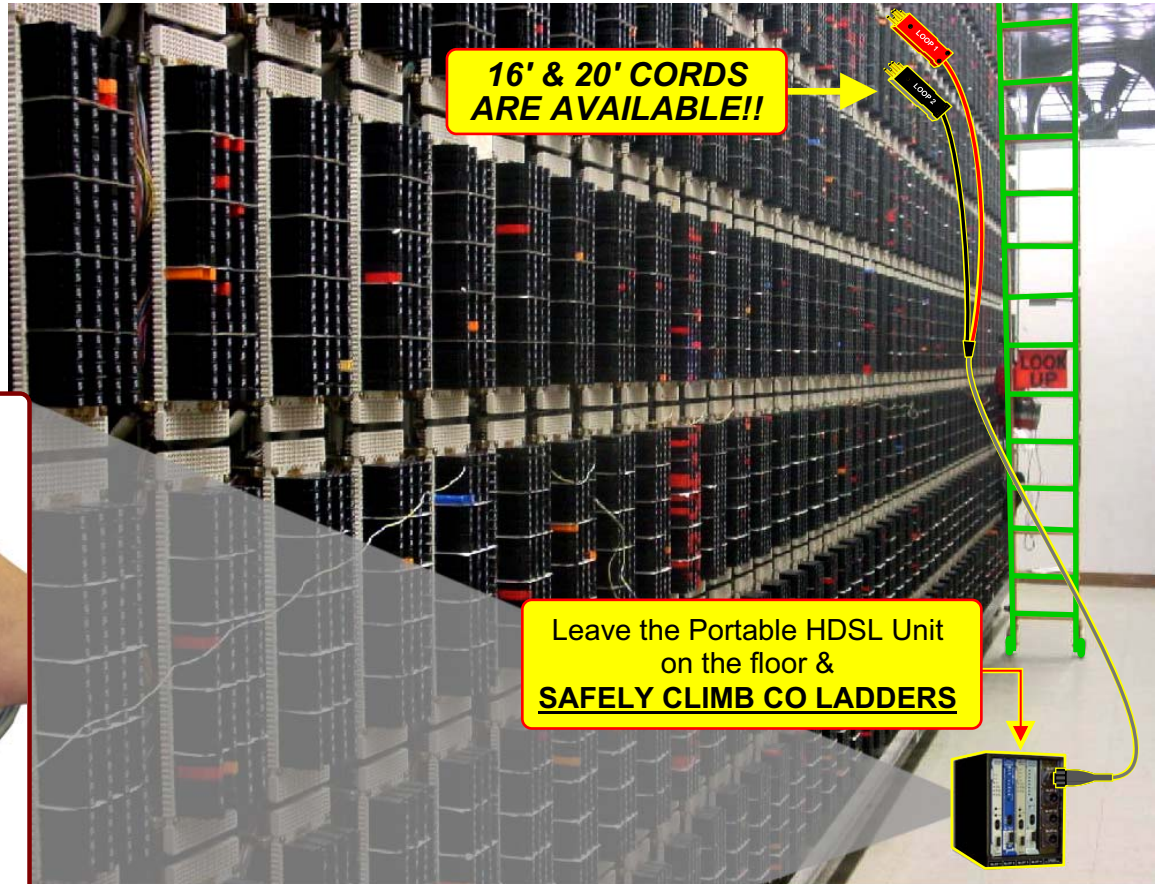

Long Frame Cords for Portable "R" HDSL Test Unit

*Having Trouble Reaching
Tall Frames
from the Floor ?*

T-RHDSL
Portable R -
HDSL Test Unit

4W-463Y-20
(see ordering details
on page 2)

(cards not included)