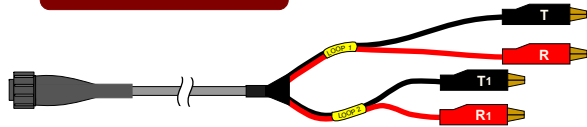

4W-A-16
Female Lock Plug to
(4) Std Alligator Clips, (16')

4W-A-20
Female Lock Plug to
(4) Std Alligator Clips, (20')

4W-463Y-16
Female Lock Plug to
Protector "Y", (16')

4W-463Y-20
Female Lock Plug to
Protector "Y", (20')