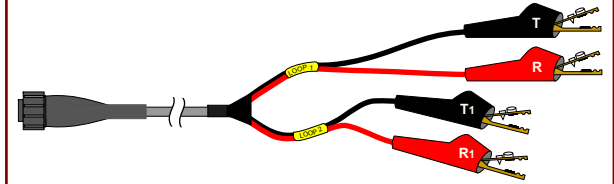

150 Cooper Rd. (F-15)
W. Berlin, NJ 08091

www.tagcords.com
Telecom Assistance Group

Telephone: (856) 753-8585
Fax : (856) 768-7645

Long Frame Cords for Portable "R" HDSL Test Unit

- All Cords are available in other lengths -

4W-A-16
Female Lock Plug to
(4) Std Alligator Clips, (16')

4W-A-20
Female Lock Plug to
(4) Std Alligator Clips, (20')

4W-463Y-16
Female Lock Plug to
Protector "Y", (16')

4W-463Y-20
Female Lock Plug to
Protector "Y", (20')

4W-6P-16
Female Lock Plug to
(4) 6P Alligator Clips, (16')

4W-6P-20
Female Lock Plug to
(4) 6P Alligator Clips, (20')

4W-PORTY-16
Female Lock Plug to
Porta "Y", (16')

4W-PORTY-20
Female Lock Plug to
Porta "Y", (20')