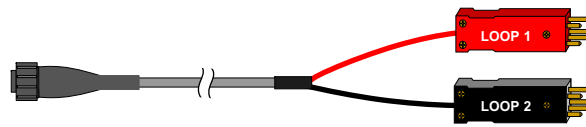

150 Cooper Rd. (F-15)
W. Berlin, NJ 08091

www.tagcords.com
Telecom Assistance Group

Telephone: (856) 753-8585
Fax : (856) 768-7645

Long Frame Cords for Portable "R" HDSL Test Unit

- All Cords are available in other lengths -

4W-A-16
Female Lock Plug to
(4) Std Alligator Clips, (16')

4W-A-20
Female Lock Plug to
(4) Std Alligator Clips, (20')

4W-463Y-16
Female Lock Plug to
Protector "Y", (16')

4W-463Y-20
Female Lock Plug to
Protector "Y", (20')

4W-6P-16
Female Lock Plug to
(4) 6P Alligator Clips, (16')

4W-6P-20
Female Lock Plug to
(4) 6P Alligator Clips, (20')

4W-PORTY-16
Female Lock Plug to
Porta "Y", (16')

4W-PORTY-20
Female Lock Plug to
Porta "Y", (20')