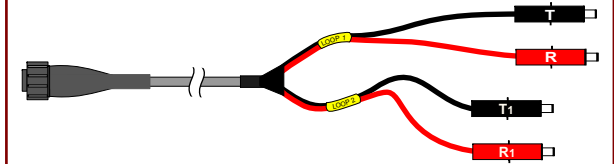

4W-A-16
Female Lock Plug to
(4) Std Alligator Clips, (16')

4W-A-20
Female Lock Plug to
(4) Std Alligator Clips, (20')

4W-463Y-16
Female Lock Plug to
Protector "Y", (16')

4W-463Y-20
Female Lock Plug to
Protector "Y", (20')

4W-6P-16
Female Lock Plug to
(4) 6P Alligator Clips, (16')

4W-6P-20
Female Lock Plug to
(4) 6P Alligator Clips, (20')

4W-PORTY-16
Female Lock Plug to
Porta "Y", (16')

4W-PORTY-20
Female Lock Plug to
Porta "Y", (20')

4W-252Y-16
Female Lock Plug to
252 "Y" Plugs, (16')

4W-252Y-20
Female Lock Plug to
252 "Y" Plugs, (20')

4W-412Y-16
Female Lock Plug to
412 "Y" Plugs, (16')

4W-412Y-20
Female Lock Plug to
412 "Y" Plugs, (20')