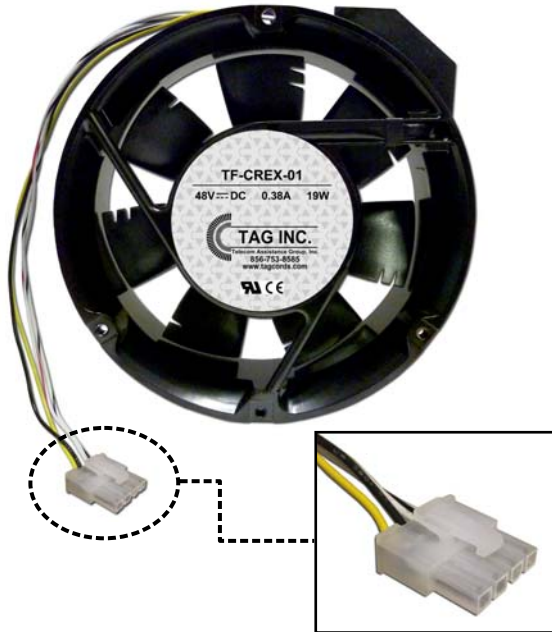

OSP Cabinet Replacement Fans

"NEC C-REX"

PN # TF-CREX-01
48 Volt Replacement Fan for
NEC C-REX Cabinet Fan Tray
(Round Fan) w/ 4 Wire Plug

ZHONE / NEC ISC-303 FAN TRAY
(w/ 2 EXISTING FANS) *(fan tray is not included)*

PN # TF-CREX-02
48 Volt Replacement Fan for
NEC C-REX Cabinet Fan Shelf
(Square Fan) w/ 2 Wire Open End

NEC F2876A FAN SHELF
(w/ 4 EXISTING FANS) *(fan shelf is not included)*

PN # TF-CREX-03
48 Volt Replacement Fan for
NEC C-REX Cabinet ECU Fan Tray Unit
(Square Fan) w/ 3 Wire Open End

NEC Y4899A/74884A ECU
(w/ 4 EXISTING FANS) *(ECU fan unit is not included)*

150 Cooper Rd. (F-15)
W. Berlin, NJ 08091

www.tagcords.com

Telephone: (856) 753-8585
Fax : (856) 768-7645

Telecom Assistance Group