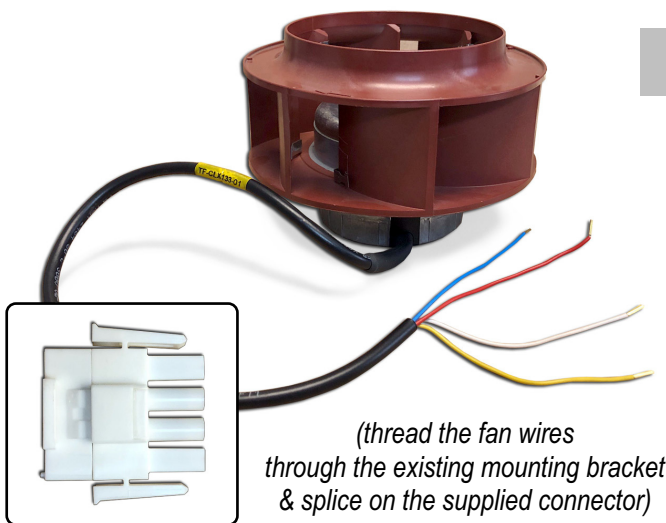

OSP Cabinet Heat Exchanger Fans

PN # TF-CLX225-01

(225mm) HX Impeller Fan (Upper) for
Calix ODC Cabinet
w/ 4 Wire Female Snap on Plug, (14" cable)

PN # TF-CLX225-02

(225mm) HX Impeller Fan (Upper) for
Calix ODC Cabinet
w/ 4 Wire Female Snap on Plug, (30" cable)

PN # TF-CLX225-03

(225mm) HX Impeller Fan (Lower) for
Calix ODC Cabinet
w/ 4 Wire Male Snap on Plug, (30" cable)

"Calix ODC - 225mm"

(fan only,
mounting bracket
is not included)

**(4) HEAT EXCHANGERS ARE
MOUNTED IN THE HX UNITS
ATTACHED TO THE DOORS**

"Calix ODC - 133mm"

PN # TF-CLX133-01

(133mm) Heat Exchanger for
Calix ODC Cabinet
w/ 4 Wire Open End*

**(includes (4) butt splices
& (1) 4 pin connector)*

*(fan only,
mounting bracket
is not included)*

*(thread the fan wires
through the existing mounting bracket
& splice on the supplied connector)*