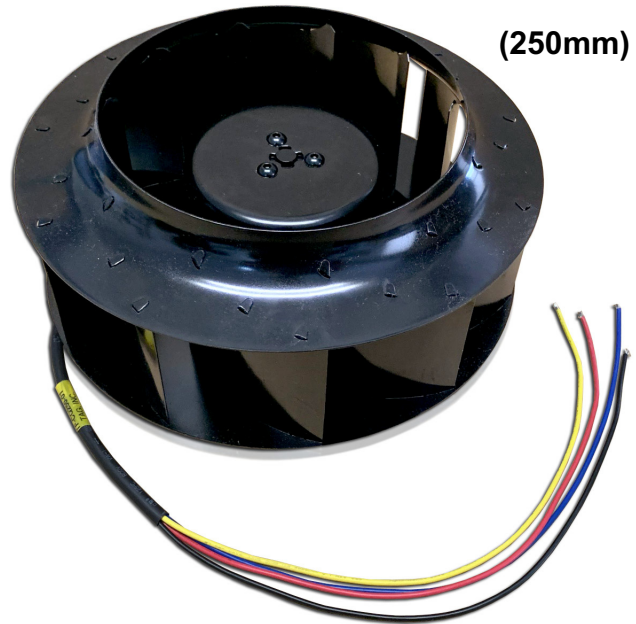

OSP Cabinet Heat Exchanger Fans

"Ice Qube Cabinet"

PN # TF-CQ250-01
(250mm) Heat Exchanger for
Ice Qube Cabinet
w/ 4 Wire Open End

ICE QUBE CABINET

HEAT EXCHANGER
MOUNTED IN THE DOOR

Ordering Information:

TF-CQ250-01

(250mm) Heat Exchanger for
Ice Qube Cabinet w/ 4 Wire Open End

Call for Pricing

150 Cooper Rd. (F-15)
W. Berlin, NJ 08091

www.tagcords.com

Telephone: (856) 753-8585

Fax : (856) 768-7645

Telecom Assistance Group