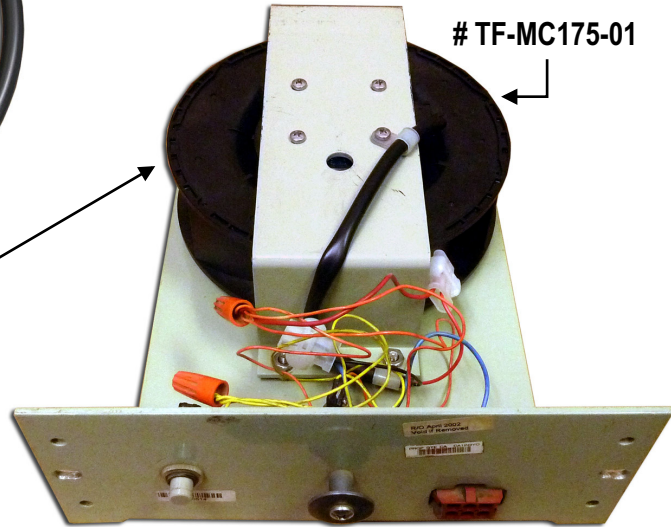

OSP Cabinet Replacement Heat Exchangers / Fans

"Siemens 914EX Metro MXU - HX"

(175mm)

PN # TF-MC175-01
(175mm) Heat Exchanger for
Siemens 914EX Metro MXU Cabinet

w/ 2 Wire Open End &
(2) butt splices / hardware

NEW FAN
SHOWN INSTALLED ON
EXISTING ASSEMBLY BRACKET
(assembly bracket is not included)

"Siemens 914EX Metro MXU"

SIEMENS 914EX METRO
MXU TRAY (2 FANS)
(fan tray is not included)

PN # TF-914EXMET-01
48V Replacement Fan for
Siemens 914EX Metro MXU Tray