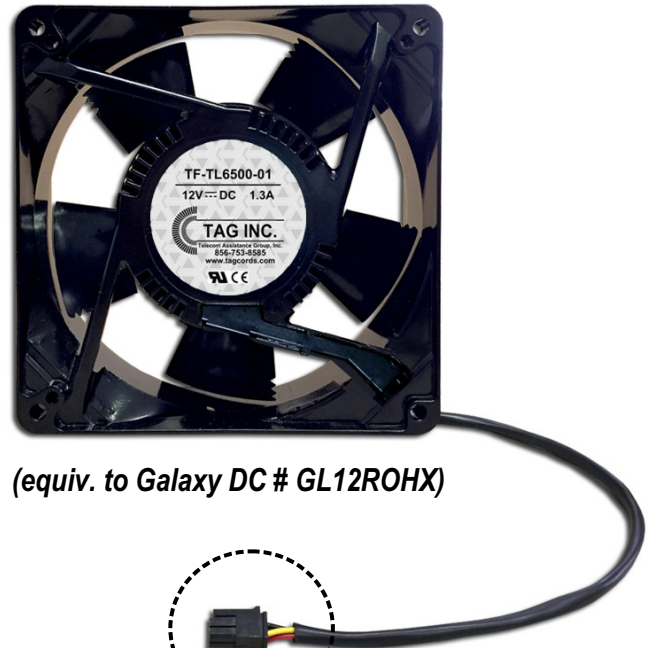

# Tellabs 6500 Replacement Fans

## "Tellabs 6500"

**PN # TF-TL6500-01**  
**Tellabs 6500 Transport Switch**  
**12 Volt Replacement Fan**  
**w/ 4 Wire Plug**

**TELLABS 6500\***  
**TRANSPORT SWITCH**

*(equiv. to Galaxy DC # GL12ROHX)*

### Ordering Information:

**TF-TL6500-01**

**Tellabs 6500 Transport Switch,  
12 Volt Replacement Fan w/ 4 Wire Plug  
(equiv. to Galaxy DC # GL12ROHX)**

**Call for Pricing**

150 Cooper Rd. (F-15)  
W. Berlin, NJ 08091