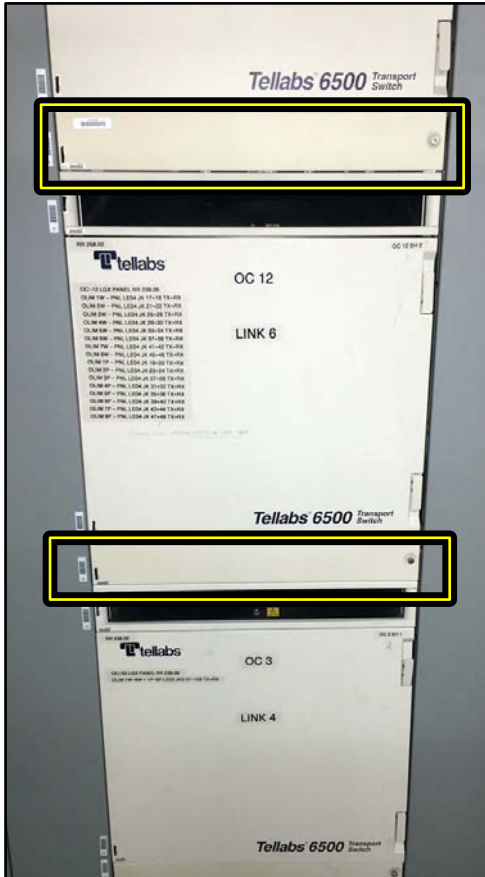

# Tellabs 6500 Replacement Fans

## "Tellabs 6500"

**PN # TF-TL6500-01**  
**Tellabs 6500 Transport Switch**  
**12 Volt Replacement Fan**  
**w/ 4 Wire Plug**

**TELLABS 6500\***  
**TRANSPORT SWITCH**

*(equiv. to Galaxy DC # GL12ROHX)*

### Ordering Information:

**TF-TL6500-01**

**Tellabs 6500 Transport Switch,  
12 Volt Replacement Fan w/ 4 Wire Plug  
(equiv. to Galaxy DC # GL12ROHX)**

**Call for Pricing**

150 Cooper Rd. (F-15)  
W. Berlin, NJ 08091