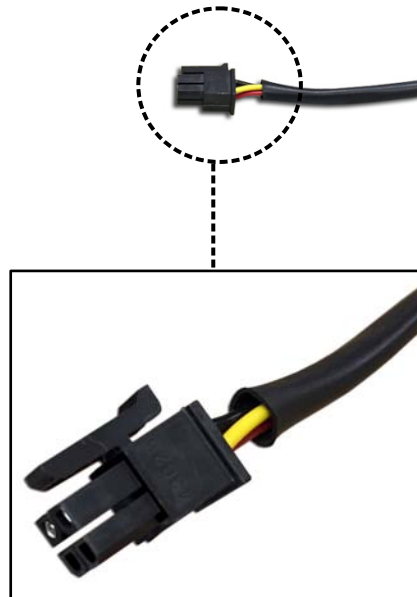

## "Tellabs 6500"

**PN # TF-TL6500-01**  
**Tellabs 6500 Transport Switch**  
**12 Volt Replacement Fan**  
**w/ 4 Wire Plug**

**TELLABS 6500\***  
**TRANSPORT SWITCH**

*(equiv. to Galaxy DC # GL12ROHX)*

### Ordering Information:

**TF-TL6500-01**

**Tellabs 6500 Transport Switch,  
12 Volt Replacement Fan w/ 4 Wire Plug  
(equiv. to Galaxy DC # GL12ROHX)**

**Call for Pricing**

150 Cooper Rd. (F-15)  
W. Berlin, NJ 08091