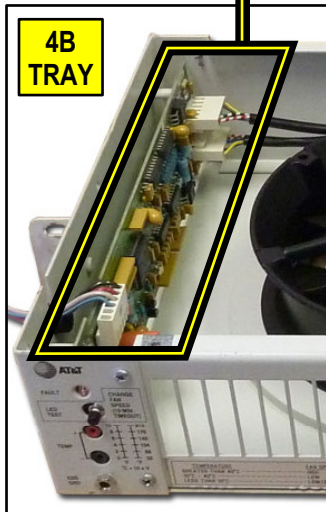

TAG Alarm Control Board Replacement

**NEW Alarm Control Boards for
Lucent 4A/4B, 4G/SLC2000 Fan Trays & 114A Control Units**

PN # TFC-LU4-01

- Plug in Existing Power Cable
- Plug in up to (3) Fans

SLC 2000 CABINET
(114A CONTROL UNIT &
4B FAN TRAYS
ARE INSIDE OF THIS CABINET)

USE IN FAN TRAY OR 114A HOUSING (CUSTOMER SUPPLIED)

Ordering Information:

TFC-LU4-01

**Alarm Control Board Replacement for Lucent 4A/4B,
4G/SLC2000 Fan Trays & 114A Control Units**
(customer supplied fan trays / 114A housing)