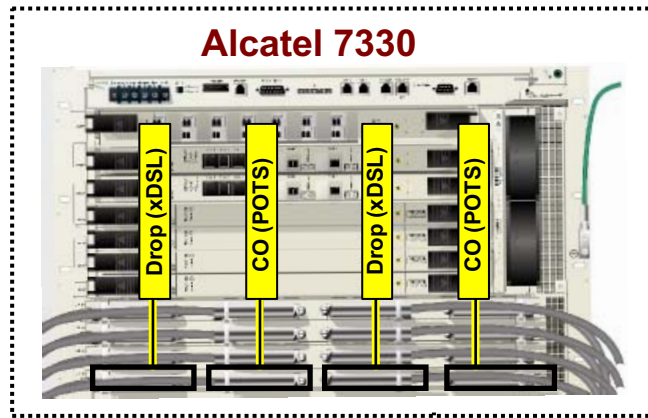

7330 Testing Diagrams (OSP)

Option 1 - TESTING THRU CABLES

Cabinet

TEST 2

TEST 1

X-Box

25' to 100'

TEST 1

TEST 2

7330 Testing Diagrams (OSP)

Option 2 - TESTING THRU CIRCUIT PACK

Telecom Assistance Group (TAG)
856-753-8585 www.tagcords.com

F1 - Feeder Cable (from CO)
F2 - Toward Customer