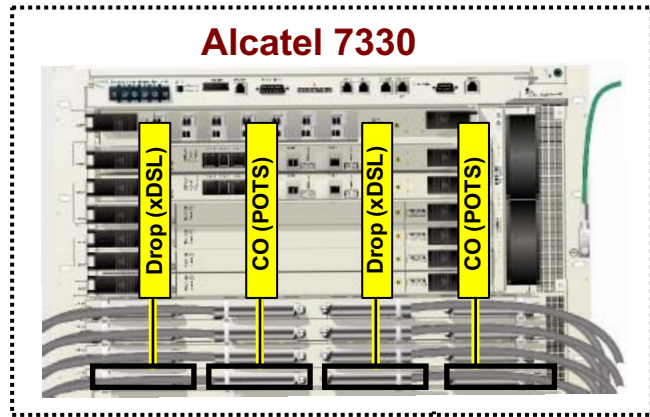

7330 Testing Diagrams (OSP)

Option 1 - TESTING THRU CABLES

Cabinet

TEST 2

TEST 1

X-Box

25' to 100'

TEST 1

TEST 2

Telecom Assistance Group (TAG)
 856-753-8585 www.tagcords.com

F1 - Feeder Cable (from CO)
 F2 - Toward Customer

7330 Testing Diagrams (OSP)

Option 2 - TESTING THRU CIRCUIT PACK

TEST 1 (Green line)
TEST 2 (Blue line)

25' to 100'

F1 - Feeder Cable (from CO)
 F2 - Toward Customer