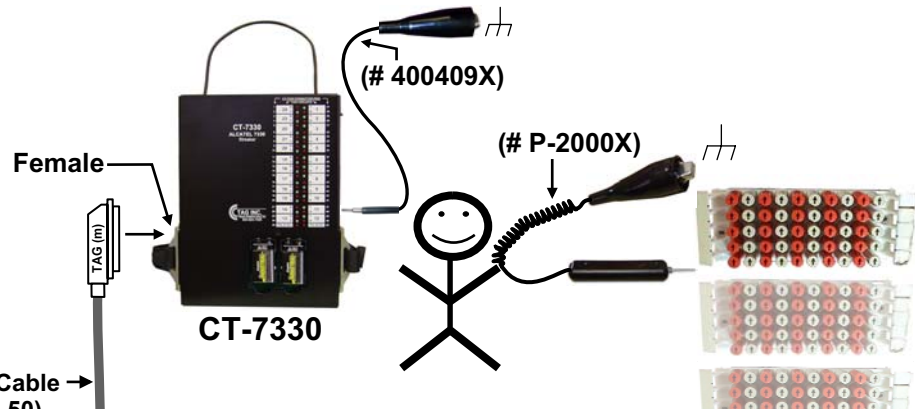

7330 Testing Diagrams (OSP)

Option 1 - TESTING THRU CABLES

Cabinet

TEST 2

TEST 1

X-Box

25' to 100'

TEST 1

TEST 2

Telecom Assistance Group (TAG)
 856-753-8585 www.tagcords.com

F1 - Feeder Cable (from CO)
 F2 - Toward Customer

7330 Testing Diagrams (OSP)

Option 2 - TESTING THRU CIRCUIT PACK

TEST 1 (Green line)
TEST 2 (Blue line)

25' to 100'

F1 - Feeder Cable (from CO)
 F2 - Toward Customer