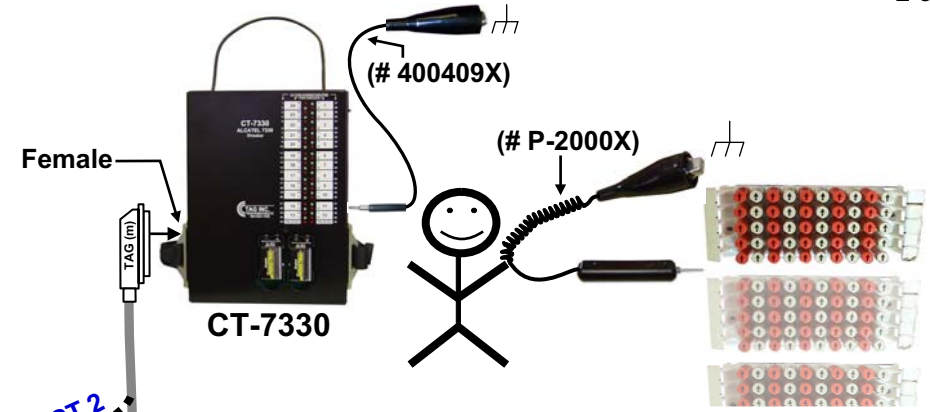

7330 Testing Diagrams (OSP)

Option 1 - TESTING THRU CABLES

Cabinet

TEST 2

TEST 1

X-Box

25' to 100'

TEST 1

TEST 2

Telecom Assistance Group (TAG)
 856-753-8585 www.tagcords.com

F1 - Feeder Cable (from CO)
 F2 - Toward Customer

7330 Testing Diagrams (OSP)

Option 2 - TESTING THRU CIRCUIT PACK

TEST 1 (Green line)
TEST 2 (Blue line)

25' to 100'

F1 - Feeder Cable (from CO)
 F2 - Toward Customer