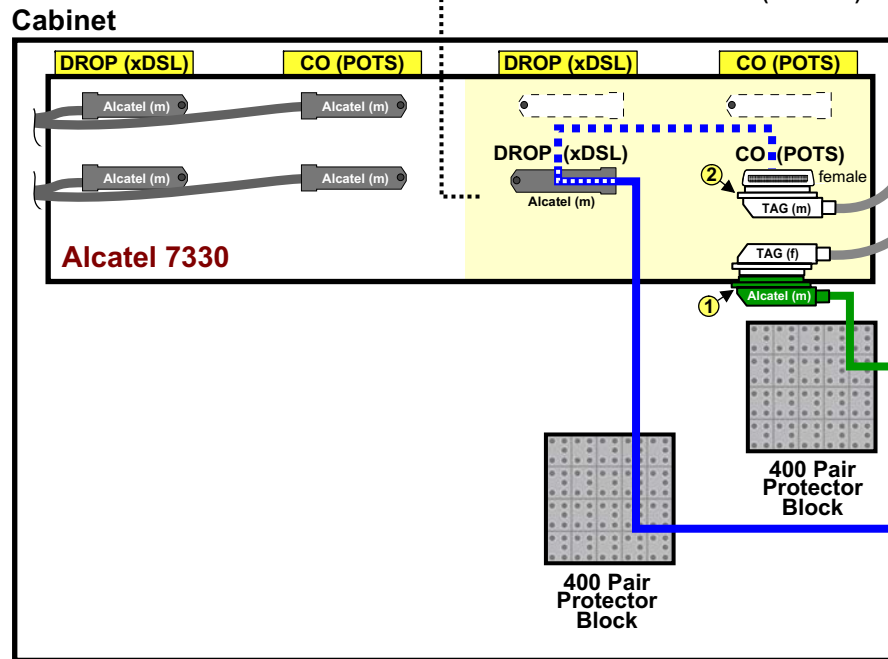

7330 Testing Diagrams (OSP)

Option 1 - TESTING THRU CABLES

Cabinet

TEST 2

TEST 1

X-Box

25' to 100'

TEST 1

TEST 2

Telecom Assistance Group (TAG)
 856-753-8585 www.tagcords.com

F1 - Feeder Cable (from CO)
 F2 - Toward Customer

7330 Testing Diagrams (OSP)

Option 2 - TESTING THRU CIRCUIT PACK

TEST 1 (Green line)
TEST 2 (Blue line)

25' to 100'

F1 - Feeder Cable (from CO)
 F2 - Toward Customer