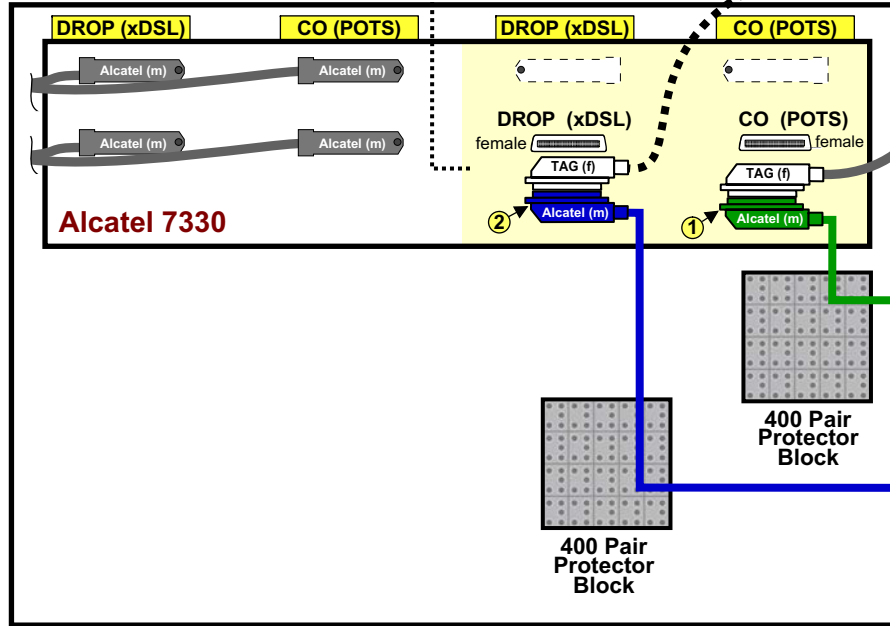

7330 Testing Diagrams (OSP)

Option 1 - TESTING THRU CABLES

Cabinet

TEST 2

TEST 1

X-Box

25' to 100'

TEST 1

TEST 2

7330 Testing Diagrams (OSP)

Option 2 - TESTING THRU CIRCUIT PACK

Telecom Assistance Group (TAG)
856-753-8585 www.tagcords.com

F1 - Feeder Cable (from CO)
F2 - Toward Customer