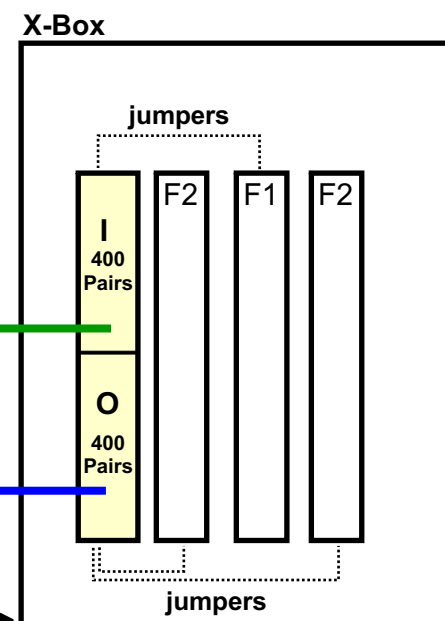

7330 Testing Diagrams (OSP)

Option 1 - TESTING THRU CABLES

Cabinet

TEST 2

TEST 1

X-Box

25' to 100'

TEST 1

TEST 2

Telecom Assistance Group (TAG)
 856-753-8585 www.tagcords.com

F1 - Feeder Cable (from CO)
 F2 - Toward Customer

7330 Testing Diagrams (OSP)

Option 2 - TESTING THRU CIRCUIT PACK

TEST 1 (Green line)
TEST 2 (Blue line)

25' to 100'

F1 - Feeder Cable (from CO)
 F2 - Toward Customer