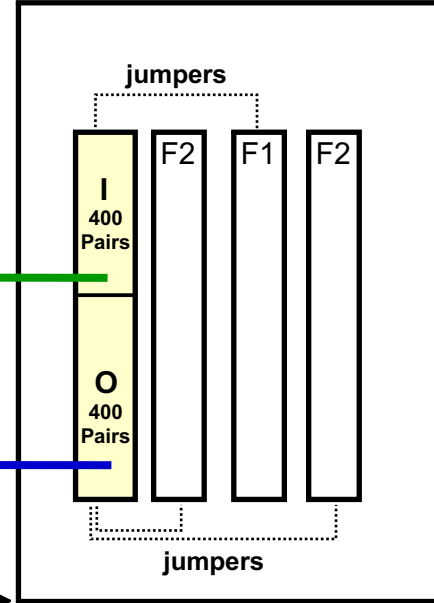

7330 Testing Diagrams (OSP)

Option 1 - TESTING THRU CABLES

Cabinet

TEST 2

TEST 1

X-Box

25' to 100'

TEST 1

TEST 2

7330 Testing Diagrams (OSP)

Option 2 - TESTING THRU CIRCUIT PACK

Telecom Assistance Group (TAG)
856-753-8585 www.tagcords.com

F1 - Feeder Cable (from CO)
F2 - Toward Customer