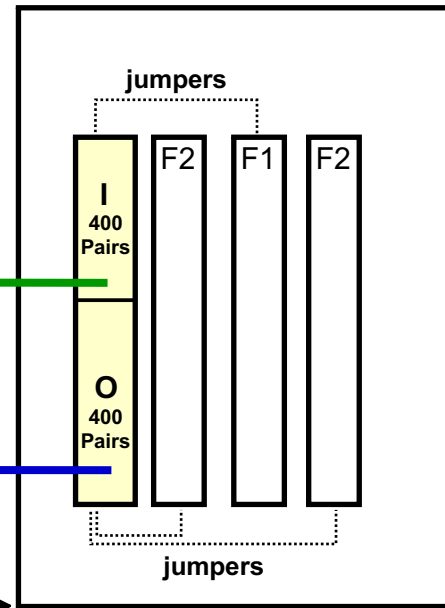

7330 Testing Diagrams (OSP)

Option 1 - TESTING THRU CABLES

Cabinet

TEST 2

TEST 1

X-Box

25' to 100'

TEST 1

TEST 2

Telecom Assistance Group (TAG)
 856-753-8585 www.tagcords.com

F1 - Feeder Cable (from CO)
 F2 - Toward Customer

7330 Testing Diagrams (OSP)

Option 2 - TESTING THRU CIRCUIT PACK

TEST 1 (Green line)
TEST 2 (Blue line)

25' to 100'

F1 - Feeder Cable (from CO)
 F2 - Toward Customer