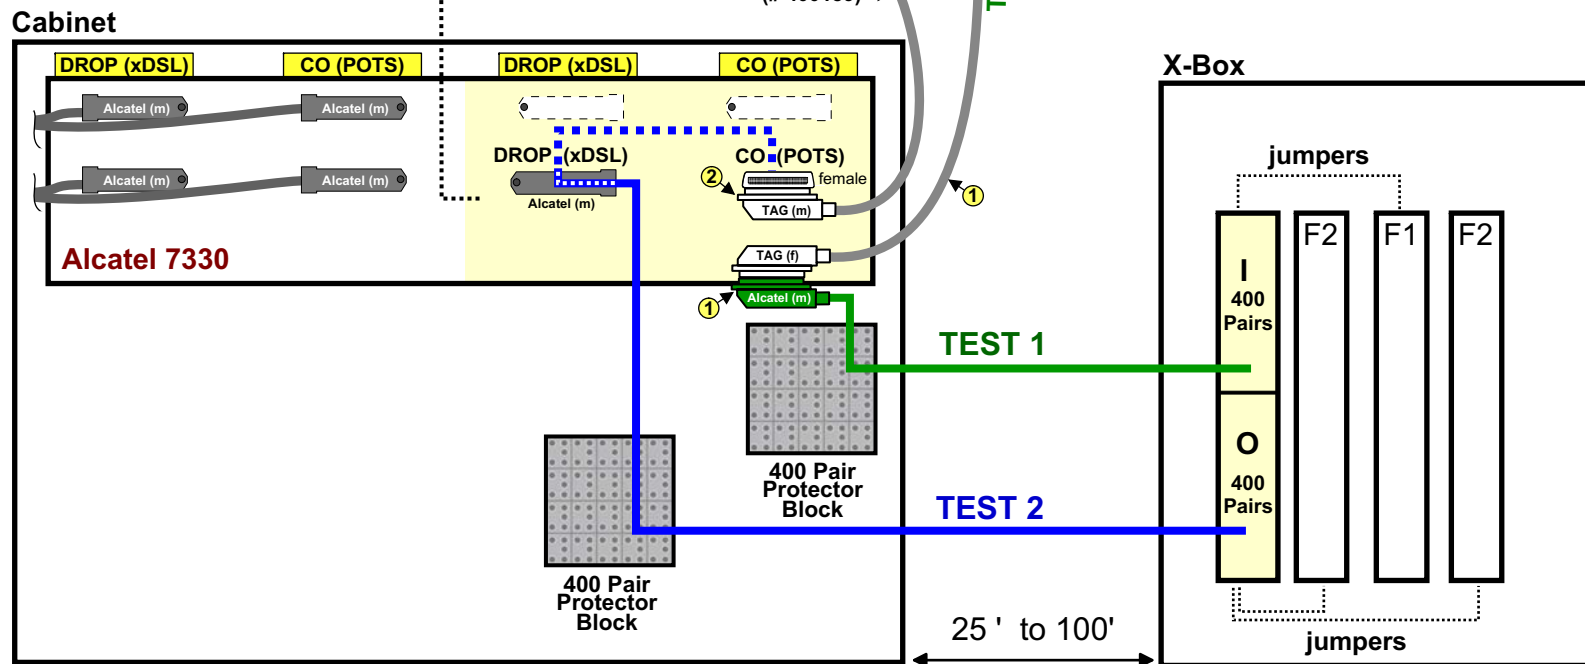

7330 Testing Diagrams (OSP)

Option 1 - TESTING THRU CABLES

Cabinet

TEST 2

TEST 1

X-Box

25' to 100'

TEST 1

TEST 2

7330 Testing Diagrams (OSP)

Option 2 - TESTING THRU CIRCUIT PACK

Telecom Assistance Group (TAG)
856-753-8585 www.tagcords.com

F1 - Feeder Cable (from CO)
F2 - Toward Customer