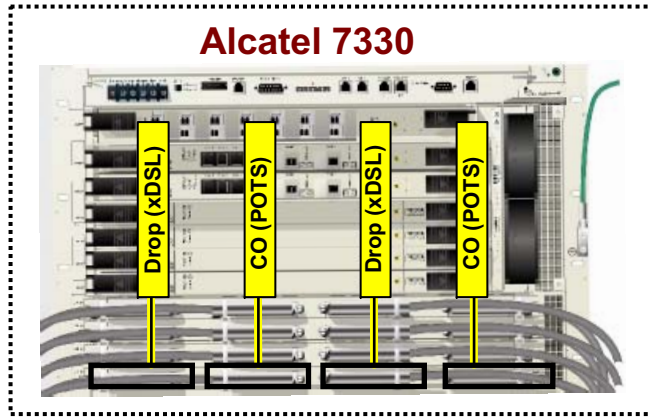

7330 Testing Diagrams (OSP)

Option 1 - TESTING THRU CABLES

Cabinet

TEST 2

TEST 1

X-Box

25' to 100'

TEST 1

TEST 2

7330 Testing Diagrams (OSP)

Option 2 - TESTING THRU CIRCUIT PACK

Telecom Assistance Group (TAG)
856-753-8585 www.tagcords.com

F1 - Feeder Cable (from CO)
F2 - Toward Customer