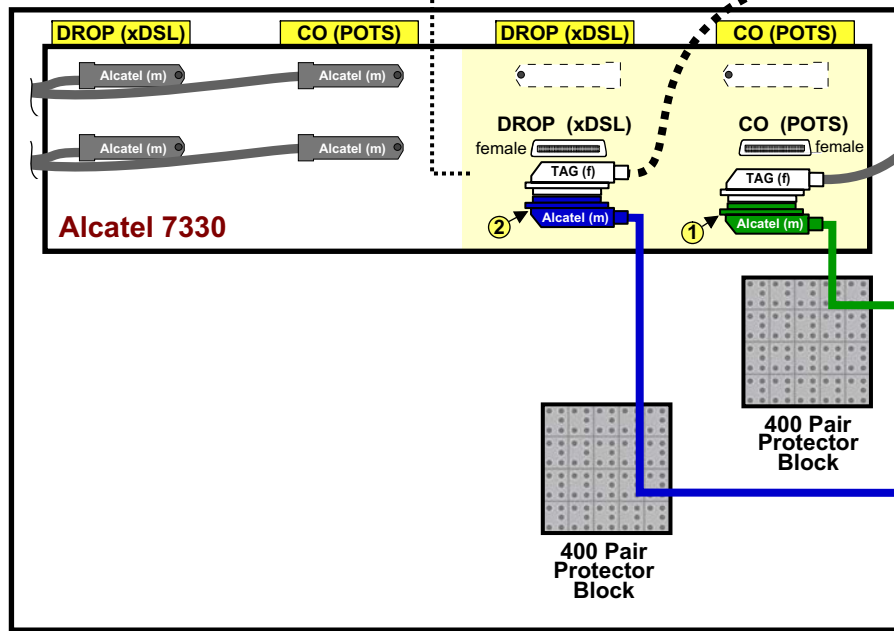

7330 Testing Diagrams (OSP)

Option 1 - TESTING THRU CABLES

Cabinet

TEST 2

TEST 1

X-Box

25' to 100'

TEST 1

TEST 2

Telecom Assistance Group (TAG)
 856-753-8585 www.tagcords.com

F1 - Feeder Cable (from CO)
 F2 - Toward Customer

7330 Testing Diagrams (OSP)

Option 2 - TESTING THRU CIRCUIT PACK

TEST 1 (Green line)
TEST 2 (Blue line)

25' to 100'

F1 - Feeder Cable (from CO)
 F2 - Toward Customer