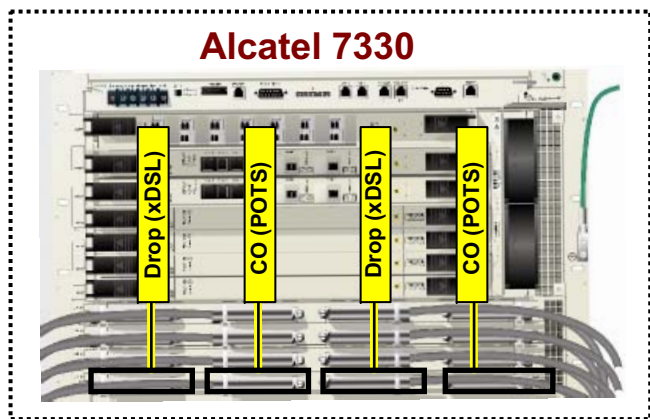

7330 Testing Diagrams (OSP)

Option 1 - TESTING THRU CABLES

Cabinet

TEST 2

TEST 1

X-Box

25' to 100'

TEST 1

TEST 2

Telecom Assistance Group (TAG)
 856-753-8585 www.tagcords.com

F1 - Feeder Cable (from CO)
 F2 - Toward Customer

7330 Testing Diagrams (OSP)

Option 2 - TESTING THRU CIRCUIT PACK

TEST 1 (Green line)
TEST 2 (Blue line)

25' to 100'

F1 - Feeder Cable (from CO)
 F2 - Toward Customer