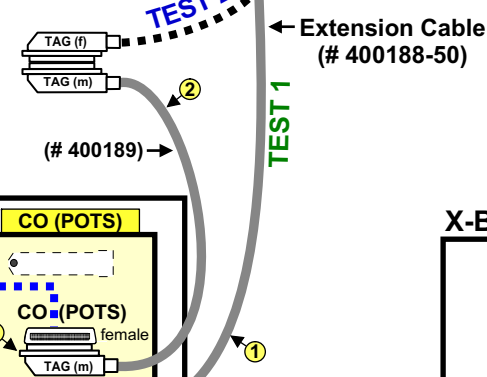

7330 Testing Diagrams (OSP)

Option 1 - TESTING THRU CABLES

Cabinet

TEST 2

TEST 1

X-Box

25' to 100'

TEST 1

TEST 2

Telecom Assistance Group (TAG)
 856-753-8585 www.tagcords.com

F1 - Feeder Cable (from CO)
 F2 - Toward Customer

7330 Testing Diagrams (OSP)

Option 2 - TESTING THRU CIRCUIT PACK

TEST 1 (Green line)
TEST 2 (Blue line)

25' to 100'

F1 - Feeder Cable (from CO)
 F2 - Toward Customer