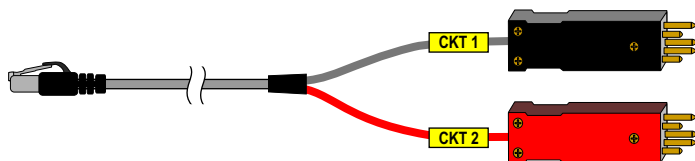

# Portable SHDSL "LTU" Kit

**# N832LTU-KIT01**  
Portable SHDSL LTU Kit

**AT&T PID # ATT.200003403**

## The Kit Includes:

**(1) # T-N832LTU**  
SHDSL 2 Pair CO Unit (configured as an LTU)  
(includes power pack)

**AT&T PID # ATT.200003393** (unit only)

**(1) # LTU-400468-20**  
RJ45 to 463A Protector "Y"  
- Long Pins, (20')