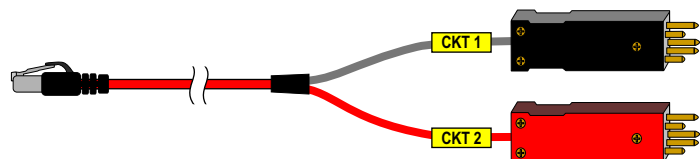

Portable SHDSL "NTU" Kit

N832NTU-KIT01
Portable SHDSL NTU Kit
AT&T PID # ATT.200003413

The Kit Includes:

(1) # T-N832NTU
SHDSL 2 Pair CPE Unit (configured as an NTU)
(includes power pack)
AT&T PID # ATT.200003416 (unit only)

(1) # NTU-400445A-20
RJ45 to (4) Alligator Clips, Red, (20')
AT&T PID # ATT.200003605

(1) # NTU-400468-20
RJ45 to 463A Protector "Y"
- Short Pins, Red, (20')
AT&T PID # ATT.200003414

(1) # 600509
Carrying Case
Approx. Dimensions: 8" (H) x 9" (L)
AT&T PID # ATT.100001661