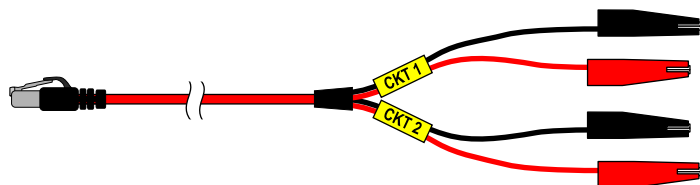

Portable SHDSL "NTU" Kit

N832NTU-KIT01
Portable SHDSL NTU Kit
AT&T PID # ATT.200003413

The Kit Includes:

(1) # T-N832NTU
SHDSL 2 Pair CPE Unit (configured as an NTU)
(includes power pack)
AT&T PID # ATT.200003416 (unit only)

(1) # NTU-400445A-20
RJ45 to (4) Alligator Clips, Red, (20')
AT&T PID # ATT.200003605

(1) # NTU-400468-20
RJ45 to 463A Protector "Y"
- Short Pins, Red, (20')
AT&T PID # ATT.200003414

(1) # 600509
Carrying Case
Approx. Dimensions: 8" (H) x 9" (L)
AT&T PID # ATT.100001661