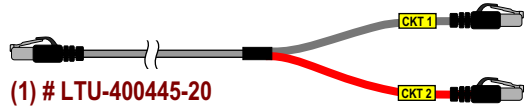

PSLPU-KIT03
 Portable SHDSL LTU/NTU/LPU
 Line Powering Test Unit Kit
AT&T PID # ATT.200003394

The Kit Includes:

(1) # PSLPU-01
 Portable SHDSL "LPU" Line Powering Test Unit
AT&T PID # ATT.200003401 (test unit only)

(1) # 600509, Carrying Case
AT&T PID # ATT.100001661

(1) # 600510, Carrying Case
AT&T PID # ATT.200002321

Ordering Information:

PSLPU-KIT03 Portable SHDSL LTU/NTU/LPU Line Powering Test Unit Kit
 includes: (1) PSLPU-01, (1) LTU-400445-20, (1) NTU-400445A-20, (1) NTU-400468-20,
 (1) LTU-400468-20, (1) 400210SB-20, (1) 400210SR-20, (1) T-N832NTU,
 (1) T-N832LTU, (1) 600509 & (1) 600510 - Carrying Cases