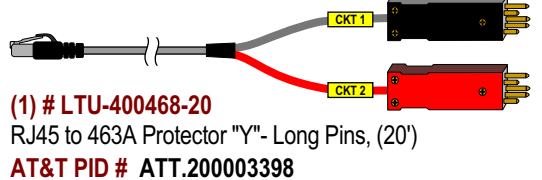

PSLPU-KIT03
 Portable SHDSL LTU/NTU/LPU
 Line Powering Test Unit Kit
AT&T PID # ATT.200003394

The Kit Includes:

(1) # PSLPU-01
 Portable SHDSL "LPU" Line Powering Test Unit
AT&T PID # ATT.200003401 (test unit only)

(1) # 600509, Carrying Case
AT&T PID # ATT.100001661

(1) # 600510, Carrying Case
AT&T PID # ATT.200002321

Ordering Information:

PSLPU-KIT03 Portable SHDSL LTU/NTU/LPU Line Powering Test Unit Kit
 includes: (1) PSLPU-01, (1) LTU-400445-20, (1) NTU-400445A-20, (1) NTU-400468-20,
 (1) LTU-400468-20, (1) 400210SB-20, (1) 400210SR-20, (1) T-N832NTU,
 (1) T-N832LTU, (1) 600509 & (1) 600510 - Carrying Cases