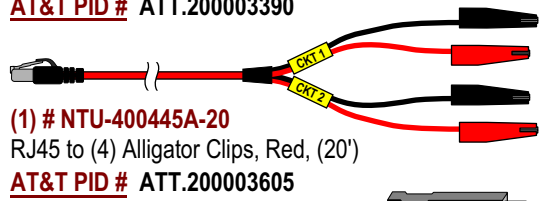

PSLPU-KIT03
 Portable SHDSL LTU/NTU/LPU
 Line Powering Test Unit Kit
AT&T PID # ATT.200003394

The Kit Includes:

(1) # PSLPU-01
 Portable SHDSL "LPU" Line Powering Test Unit
AT&T PID # ATT.200003401 (test unit only)

(1) # 600509, Carrying Case
AT&T PID # ATT.100001661

(1) # 600510, Carrying Case
AT&T PID # ATT.200002321

Ordering Information:

PSLPU-KIT03 Portable SHDSL LTU/NTU/LPU Line Powering Test Unit Kit
 includes: (1) PSLPU-01, (1) LTU-400445-20, (1) NTU-400445A-20, (1) NTU-400468-20,
 (1) LTU-400468-20, (1) 400210SB-20, (1) 400210SR-20, (1) T-N832NTU,
 (1) T-N832LTU, (1) 600509 & (1) 600510 - Carrying Cases