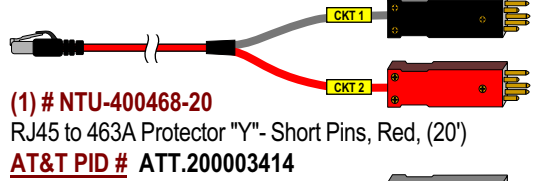

PSLPU-KIT03
 Portable SHDSL LTU/NTU/LPU
 Line Powering Test Unit Kit
AT&T PID # ATT.200003394

The Kit Includes:

(1) # PSLPU-01
 Portable SHDSL "LPU" Line Powering Test Unit
AT&T PID # ATT.200003401 (test unit only)

(1) # 600509, Carrying Case
AT&T PID # ATT.100001661

(1) # 600510, Carrying Case
AT&T PID # ATT.200002321

Ordering Information:

PSLPU-KIT03 Portable SHDSL LTU/NTU/LPU Line Powering Test Unit Kit
 includes: (1) PSLPU-01, (1) LTU-400445-20, (1) NTU-400445A-20, (1) NTU-400468-20,
 (1) LTU-400468-20, (1) 400210SB-20, (1) 400210SR-20, (1) T-N832NTU,
 (1) T-N832LTU, (1) 600509 & (1) 600510 - Carrying Cases