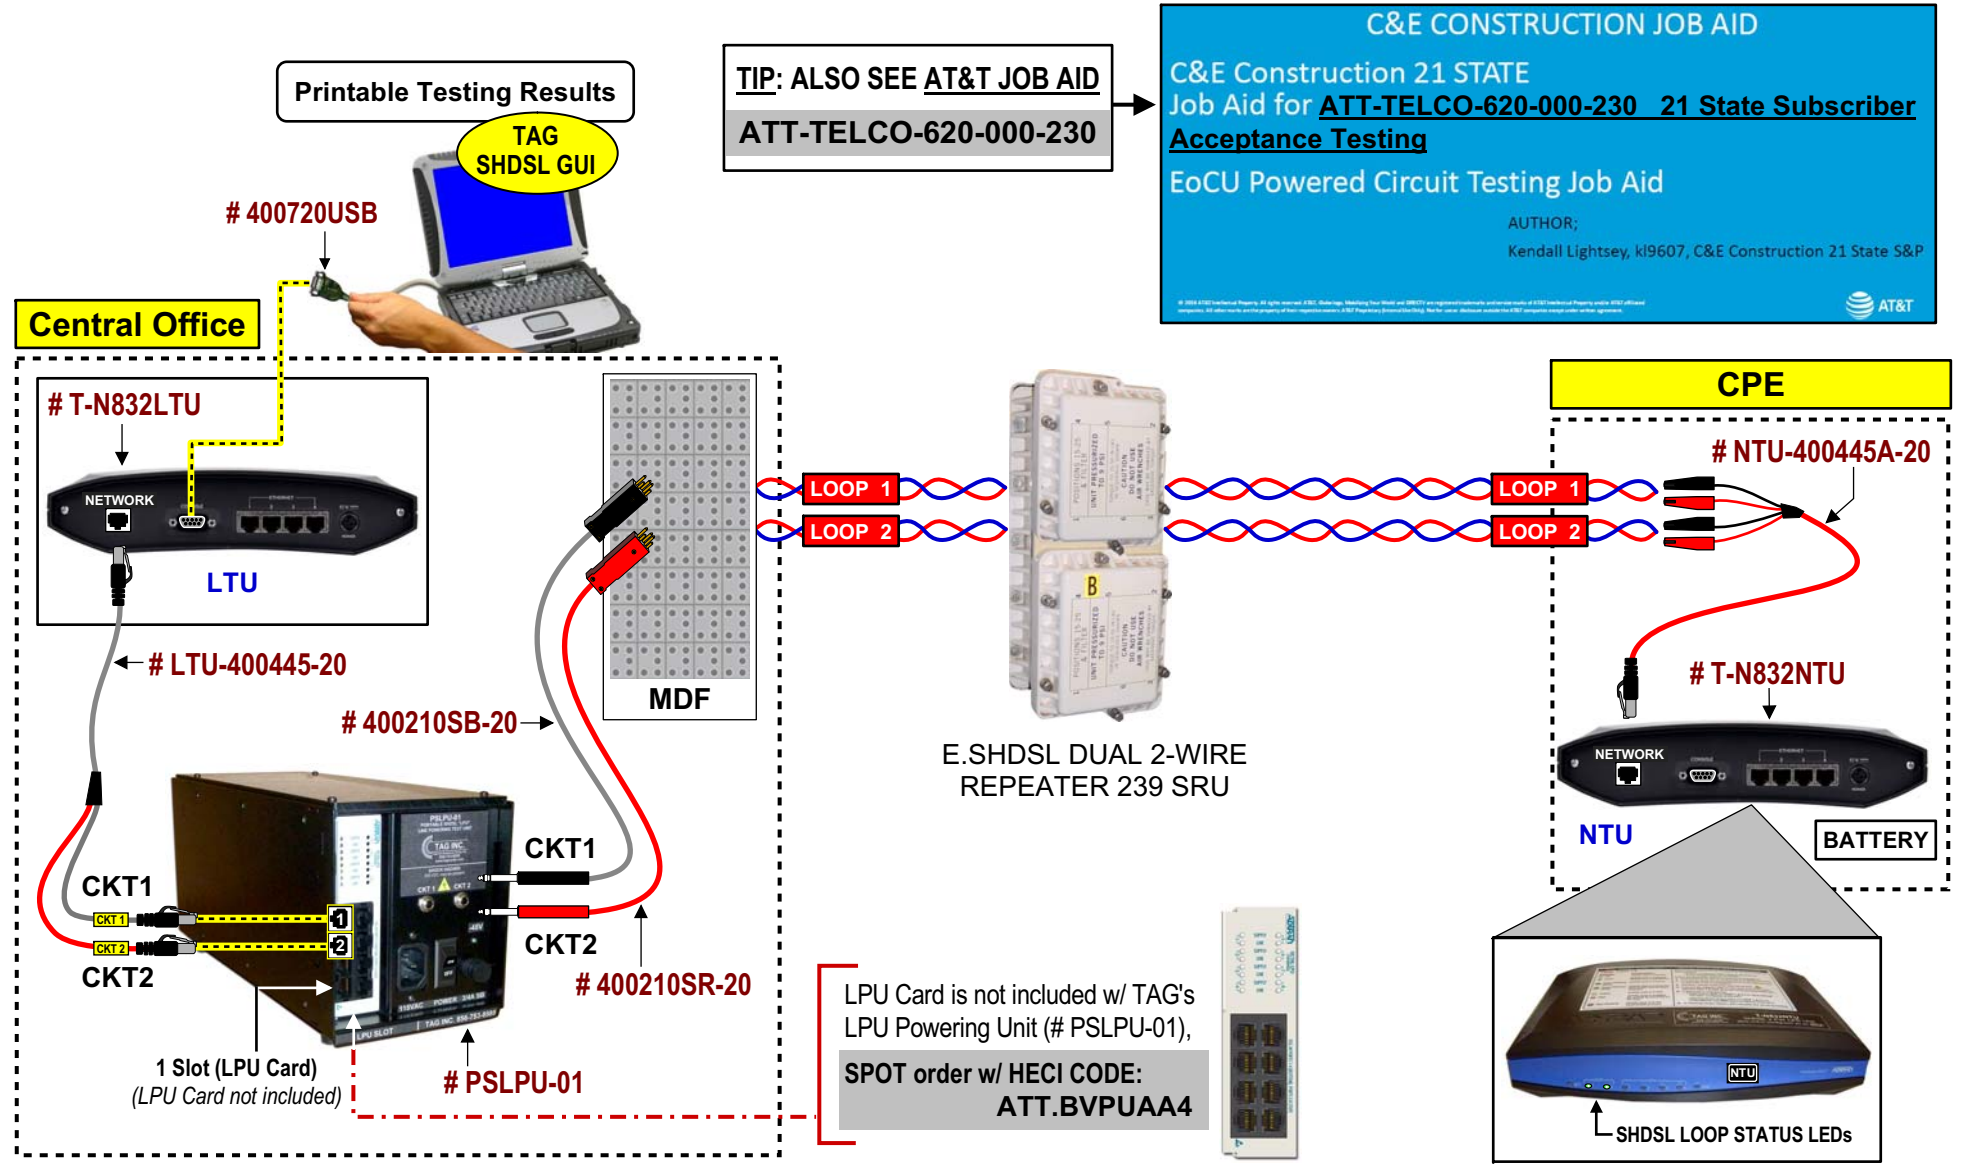

Ethernet Over Copper Repeated SHDSL Testing Diagram

150 Cooper Rd. (F-15)
W. Berlin, NJ 08091

www.tagcords.com
Telecom Assistance Group

Telephone: (856) 753-8585
Fax: (856) 768-7645