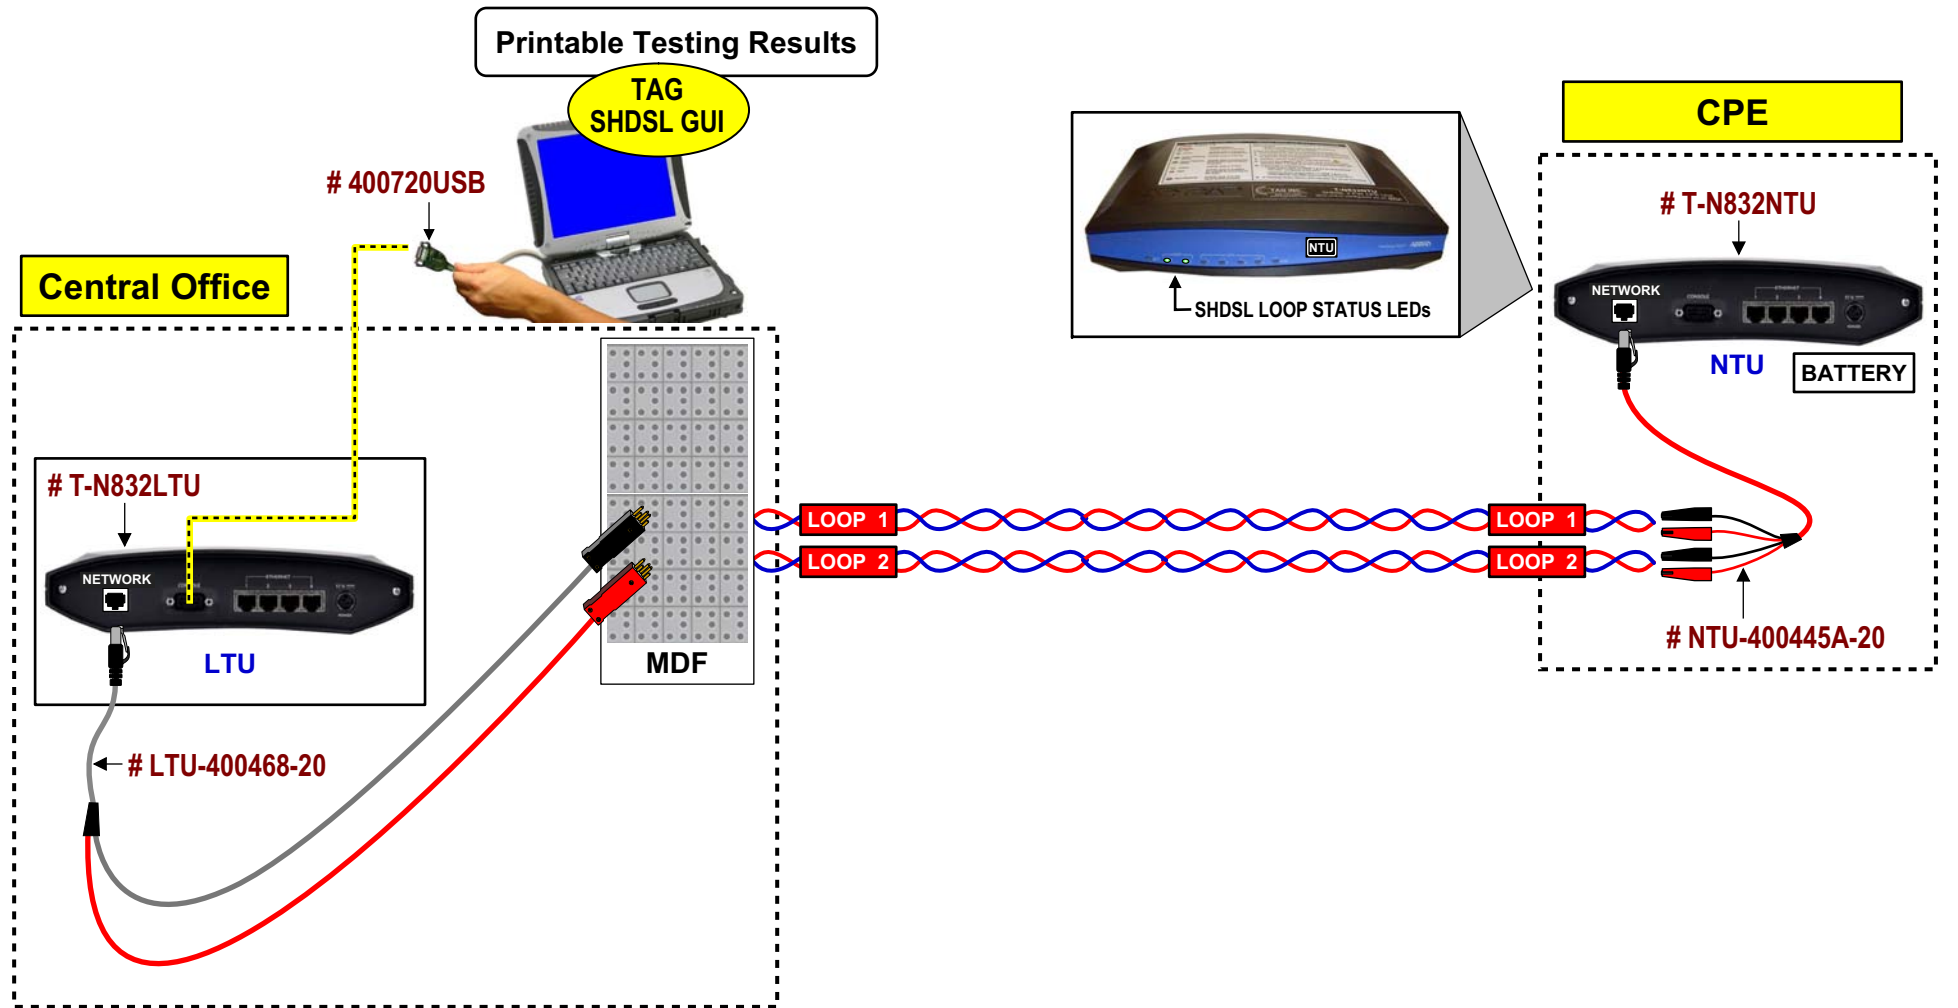

Ethernet Over Copper SHDSL Testing Diagram

Procedure for Non-Repeated Circuit Test

150 Cooper Rd. (F-15)
W. Berlin, NJ 08091

www.tagcords.com
Telecom Assistance Group

Telephone: (856) 753-8585
Fax: (856) 768-7645