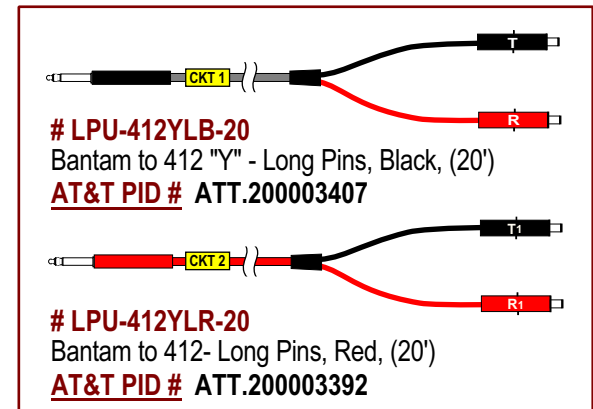

# Portable SHDSL "LPU" Line Powering Test Unit Cords

*"Cords with Bantams for use with TAG Model # PSLPU-01"*

**# PSLPU-01**  
 Portable SHDSL "LPU" Line Powering Test Unit  
**AT&T PID # ATT.200003401** (test unit only)