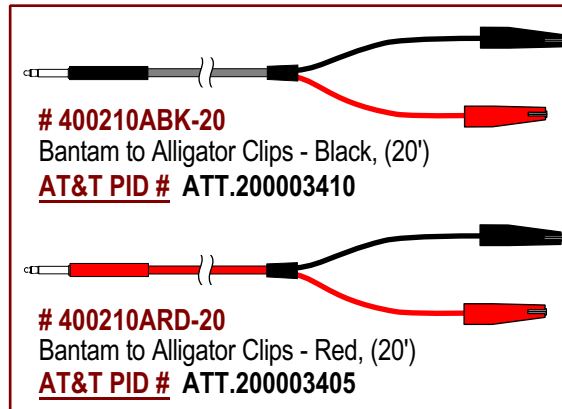

# Portable SHDSL "LPU" Line Powering Test Unit Cords

*"Cords with Bantams for use with TAG Model # PSLPU-01"*

**# PSLPU-01**  
 Portable SHDSL "LPU" Line Powering Test Unit  
**AT&T PID # ATT.200003401** (test unit only)