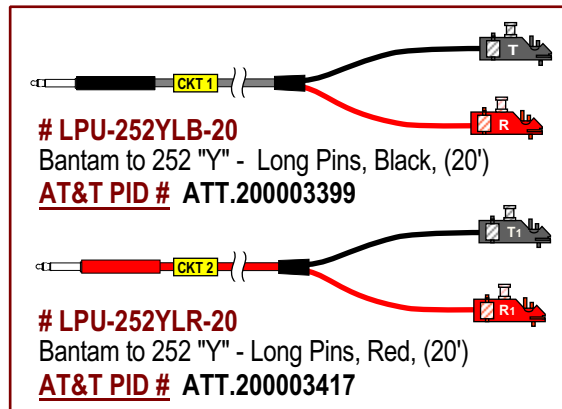

# Portable SHDSL "LPU" Line Powering Test Unit Cords

*"Cords with Bantams for use with TAG Model # PSLPU-01"*

**# PSLPU-01**  
 Portable SHDSL "LPU" Line Powering Test Unit  
**AT&T PID # ATT.200003401** (test unit only)