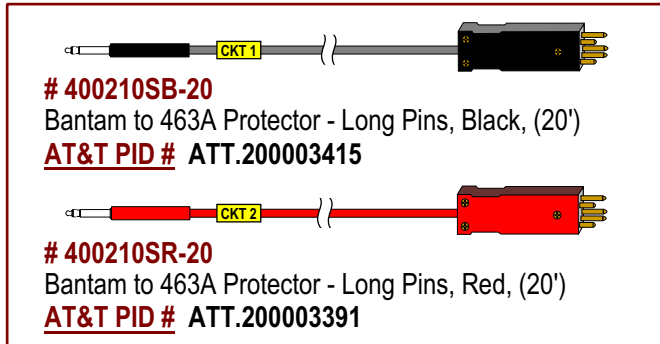

# Portable SHDSL "LPU" Line Powering Test Unit Cords

*"Cords with Bantams for use with TAG Model # PSLPU-01"*

**# PSLPU-01**  
 Portable SHDSL "LPU" Line Powering Test Unit  
**AT&T PID # ATT.200003401** (test unit only)