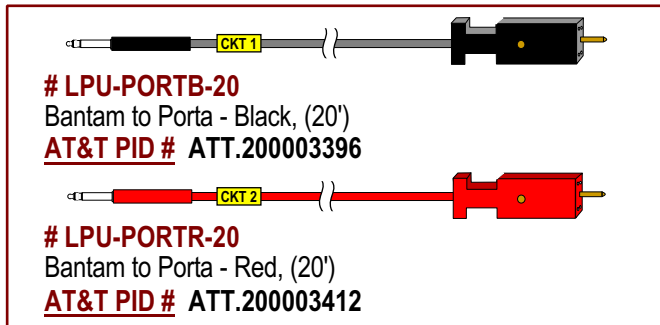

# Portable SHDSL "LPU" Line Powering Test Unit Cords

*"Cords with Bantams for use with TAG Model # PSLPU-01"*

**# PSLPU-01**  
 Portable SHDSL "LPU" Line Powering Test Unit  
**AT&T PID # ATT.200003401** (test unit only)