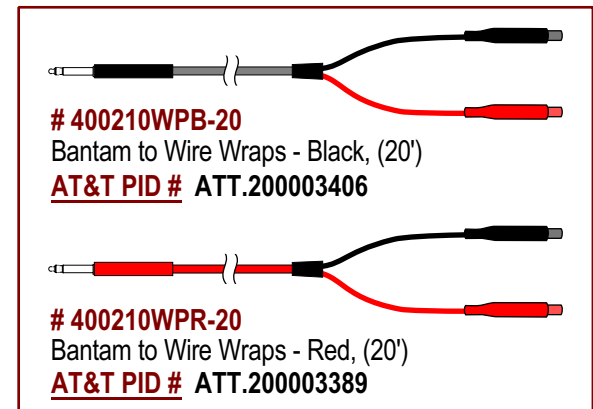

# Portable SHDSL "LPU" Line Powering Test Unit Cords

*"Cords with Bantams for use with TAG Model # PSLPU-01"*

**# PSLPU-01**  
 Portable SHDSL "LPU" Line Powering Test Unit  
**AT&T PID # ATT.200003401** (test unit only)