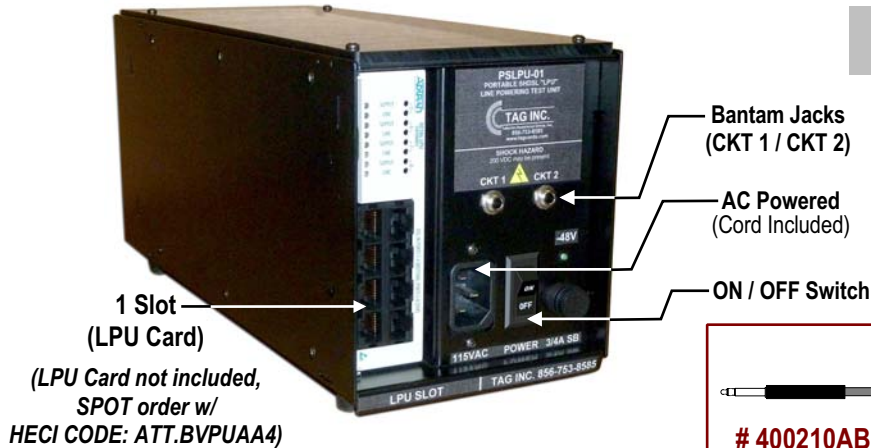

# Portable SHDSL "LPU" Line Powering Test Unit Cords

*"Cords with Bantams for use with TAG Model # PSLPU-01"*

**# PSLPU-01**  
 Portable SHDSL "LPU" Line Powering Test Unit  
**AT&T PID # ATT.200003401** (test unit only)