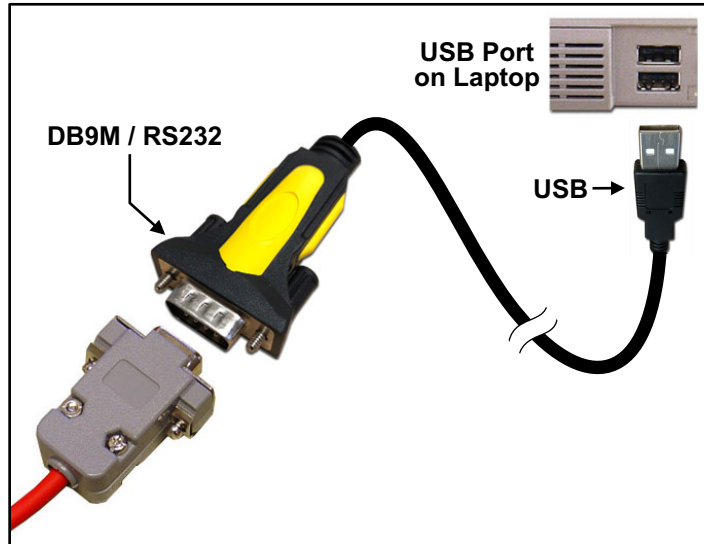

# DB9M / RS232 to USB Adapter Cable

Need access to a Serial Port on your Laptop?

**TAG's Adapter Cable will convert your Laptop's USB Port into a Serial Port!**

Serial Port on an Older Laptop

## System Requirements:

- Supports Windows® 2000 / XP / Server 2008 / Vista / 7 / 8 / 10
- Available USB Port

## Application:

Plug the USB connector into your computer and the serial connector into your serial device to exchange files, data and more.